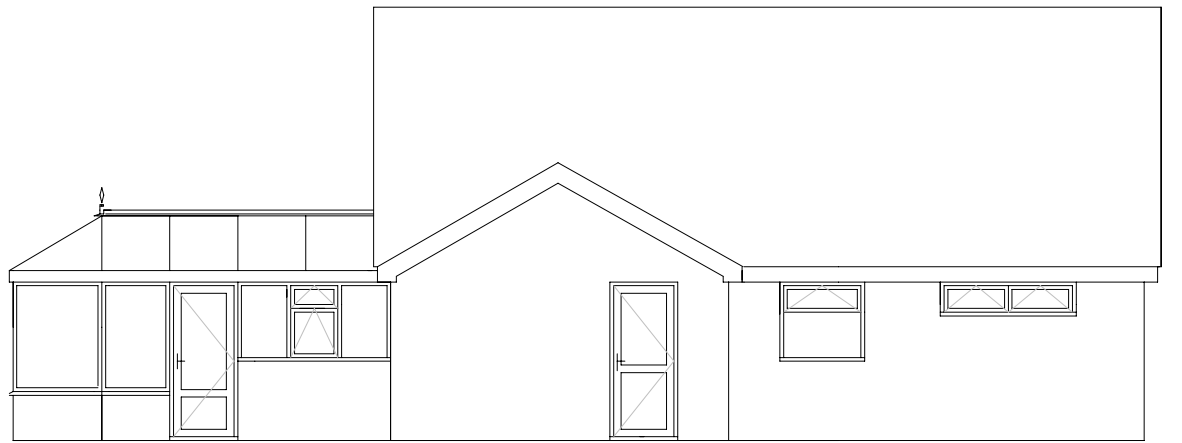

Proposed North Elevation

East Elevation

Proposed South Elevation

Proposed West Elevation

Proposed Floor Plan

Proposed Single Storey Side Extension

Mr & Mrs Taylor  
101 Lockington Crescent  
Stowmarket  
Suffolk  
IP14 1DA