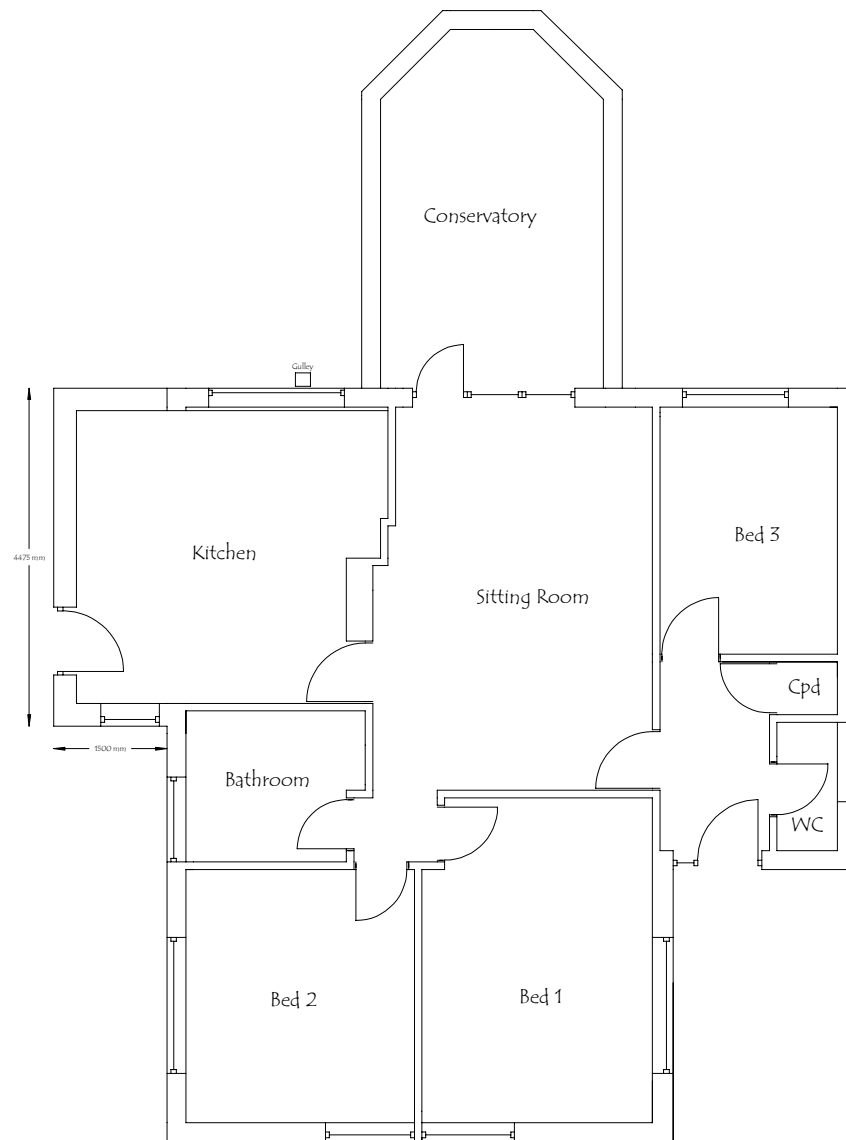

Proposed North Elevation

East Elevation

Proposed South Elevation

Proposed West Elevation

Proposed Floor Plan

Proposed Single Storey Side Extension

Mr & Mrs Taylor  
101 Lockington Crescent  
Stowmarket  
Suffolk  
IP14 1DA

Scale 1:100 @A3 March 2024 Proposed

M K Plumb  
Building Services

9 West View  
Stowmarket  
IP14 1SD

07973 314323

malplumb@hotmail.com  
www.mkplumbbuildingservices.com