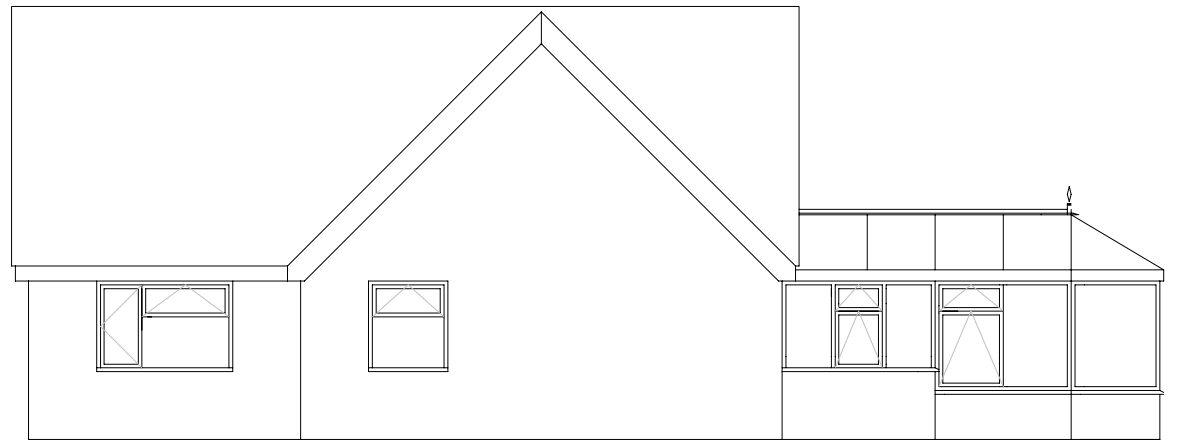

Proposed North Elevation

East Elevation

Proposed South Elevation

Proposed West Elevation

Proposed Floor Plan

Proposed Single Storey Side Extension

Mr & Mrs Taylor  
101 Lockington Crescent  
Stowmarket  
Suffolk  
IP14 1DA

Scale 1:100 @A3 March 2024 Proposed

M K Plumb  
Building Services

9 West View  
Stowmarket  
IP14 1SD

07973 314323

malplumb@hotmail.com  
www.mkplumbbuildingservices.com