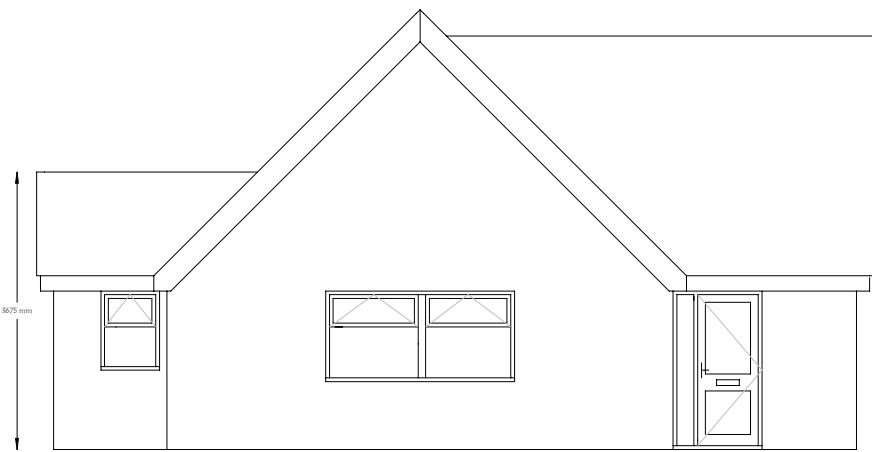

Proposed North Elevation

East Elevation

Proposed South Elevation

Proposed West Elevation

Proposed Floor Plan

Proposed Single Storey Side Extension

Mr & Mrs Taylor  
101 Lockington Crescent  
Stowmarket  
Suffolk  
IP14 1DA

Scale 1:100 @A3 March 2024 Proposed

M K Plumb  
Building Services

9 West View  
Stowmarket  
IP14 1SD

07973 314323

malplumb@hotmail.com  
www.mkplumbbuildingservices.com