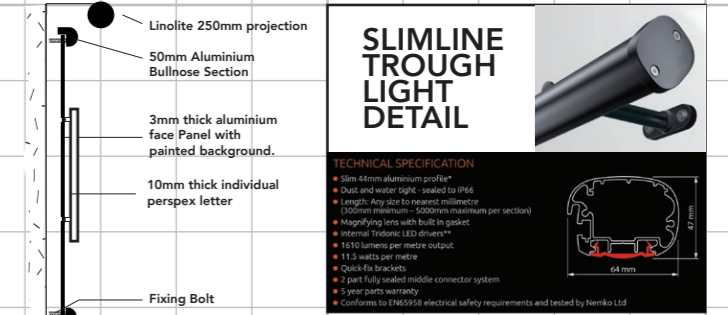

A ONE X NEW BARREL PROJECTING SIGN C/W BRACKET
 SIZE. 1.3m x 1100mm. H.A.G. 3.75m.

B ONE X FASCIA SIGN C/W INDIVIDUAL LETTERS AND NEW TROUGH LIGHT
 SIZE. 5.4m x 500mm. H.A.G. 2.6m.

C ONE X SET OF SIGNWRITING
 SIZE. 1.2m x 1100mm. H.A.G. 3.9m.

D FOUR X LED FLOOD LIGHTS
 SIZE. 0.23m x 168mm. H.A.G. 5.6m.

E TWO X WALL LIGHTS
 SIZE. 0.26m x 270mm. H.A.G. 2m.

F ONE X LARGE CHALKBOARD
 SIZE. 1.67m x 1500mm. H.A.G. 0.6m.

H ONE X SIGNWRITTEN LOGO TO COURTYARD
 SIZE. 2m x 2000mm. H.A.G. 0.5m.

G ONE X ENTRANCE SIGN
 SIZE. 0.75m x 150mm. H.A.G. 1.8m.

PLEASE REFER TO PAINT MANUFACTURER SWATCHES PRIOR TO APPROVAL