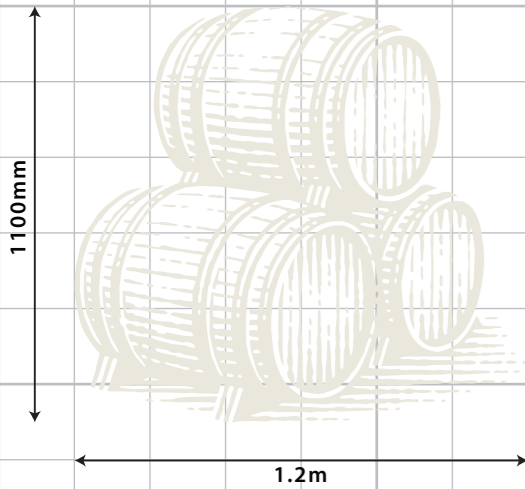

A ONE X NEW BARREL PROJECTING SIGN C/W BRACKET
 SIZE. 1.3m x 1100mm. H.A.G. 3.75m.

B ONE X FASCIA SIGN C/W INDIVIDUAL LETTERS AND NEW TROUGH LIGHT
 SIZE. 5.4m x 500mm. H.A.G. 2.6m.

C ONE X SET OF SIGNWRITING
 SIZE. 1.2m x 1100mm. H.A.G. 3.9m.

D FOUR X LED FLOOD LIGHTS
 SIZE. 0.23m x 168mm. H.A.G. 5.6m.

E TWO X WALL LIGHTS
 SIZE. 0.26m x 270mm. H.A.G. 2m.

F ONE X LARGE CHALKBOARD
 SIZE. 1.67m x 1500mm. H.A.G. 0.6m.

H ONE X SIGNWRITTEN LOGO TO COURTYARD
 SIZE. 2m x 2000mm. H.A.G. 0.5m.

G ONE X ENTRANCE SIGN
 SIZE. 0.75m x 150mm. H.A.G. 1.8m.

PLEASE REFER TO PAINT MANUFACTURER SWATCHES PRIOR TO APPROVAL