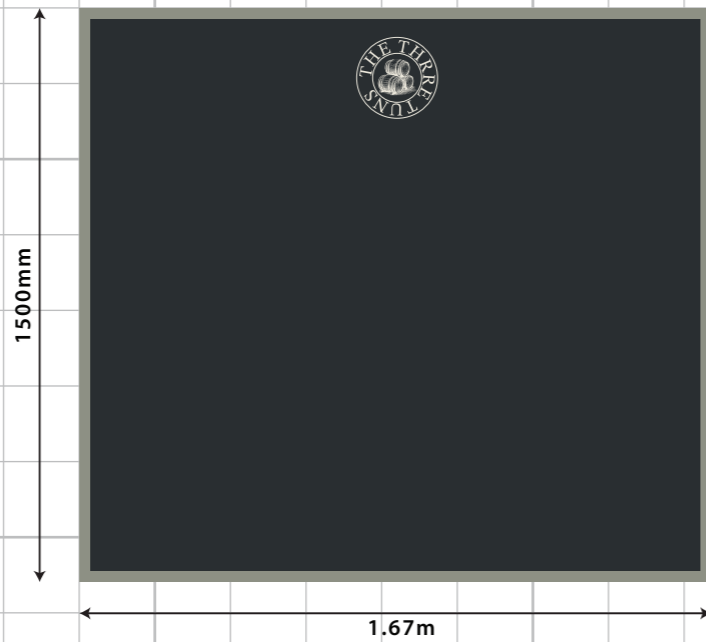

A ONE X NEW BARREL PROJECTING SIGN C/W BRACKET
 SIZE. 1.3m x 1100mm. H.A.G. 3.75m.

B ONE X FASCIA SIGN C/W INDIVIDUAL LETTERS AND NEW TROUGH LIGHT
 SIZE. 5.4m x 500mm. H.A.G. 2.6m.

C ONE X SET OF SIGNWRITING
 SIZE. 1.2m x 1100mm. H.A.G. 3.9m.

D FOUR X LED FLOOD LIGHTS
 SIZE. 0.23m x 168mm. H.A.G. 5.6m.

E TWO X WALL LIGHTS
 SIZE. 0.26m x 270mm. H.A.G. 2m.

F ONE X LARGE CHALKBOARD
 SIZE. 1.67m x 1500mm. H.A.G. 0.6m.

H ONE X SIGNWRITTEN LOGO TO COURTYARD
 SIZE. 2m x 2000mm. H.A.G. 0.5m.

G ONE X ENTRANCE SIGN
 SIZE. 0.75m x 150mm. H.A.G. 1.8m.

PLEASE REFER TO PAINT MANUFACTURER SWATCHES PRIOR TO APPROVAL