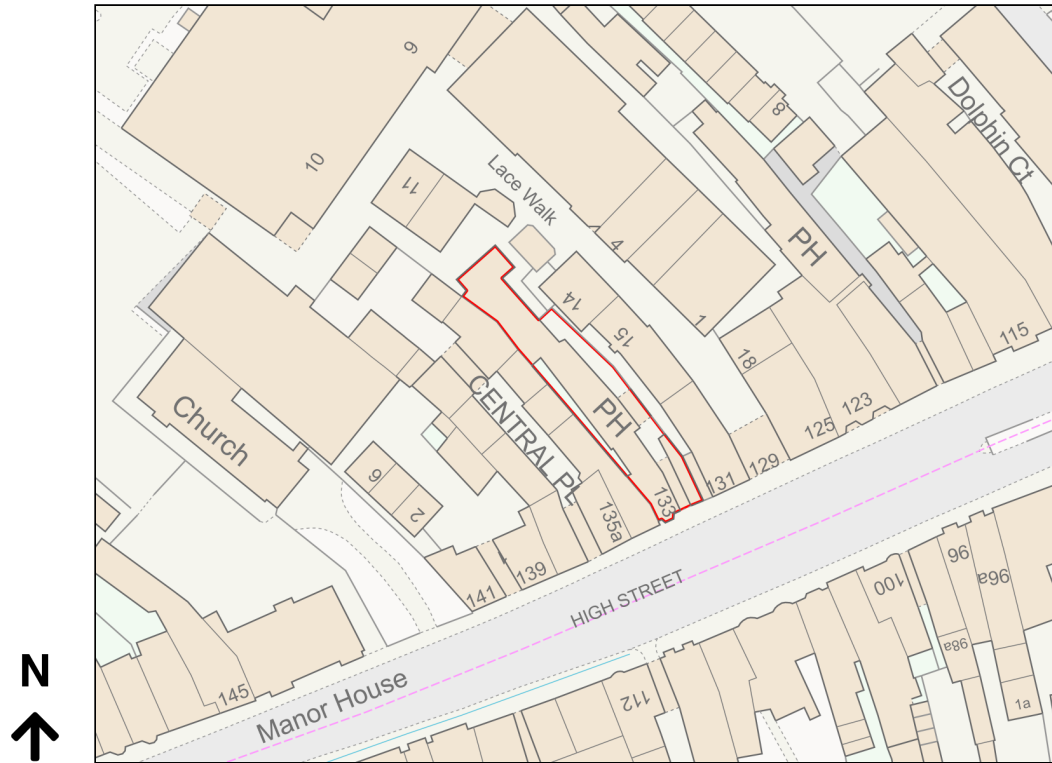

Location Plan

Site Address: The Three Tuns, 133, High Street, Honiton, EX14 1HR

Date Produced: 16-Jan-2024

Scale: 1:1250 @A4

Planning Portal Reference: PP-12732283v1