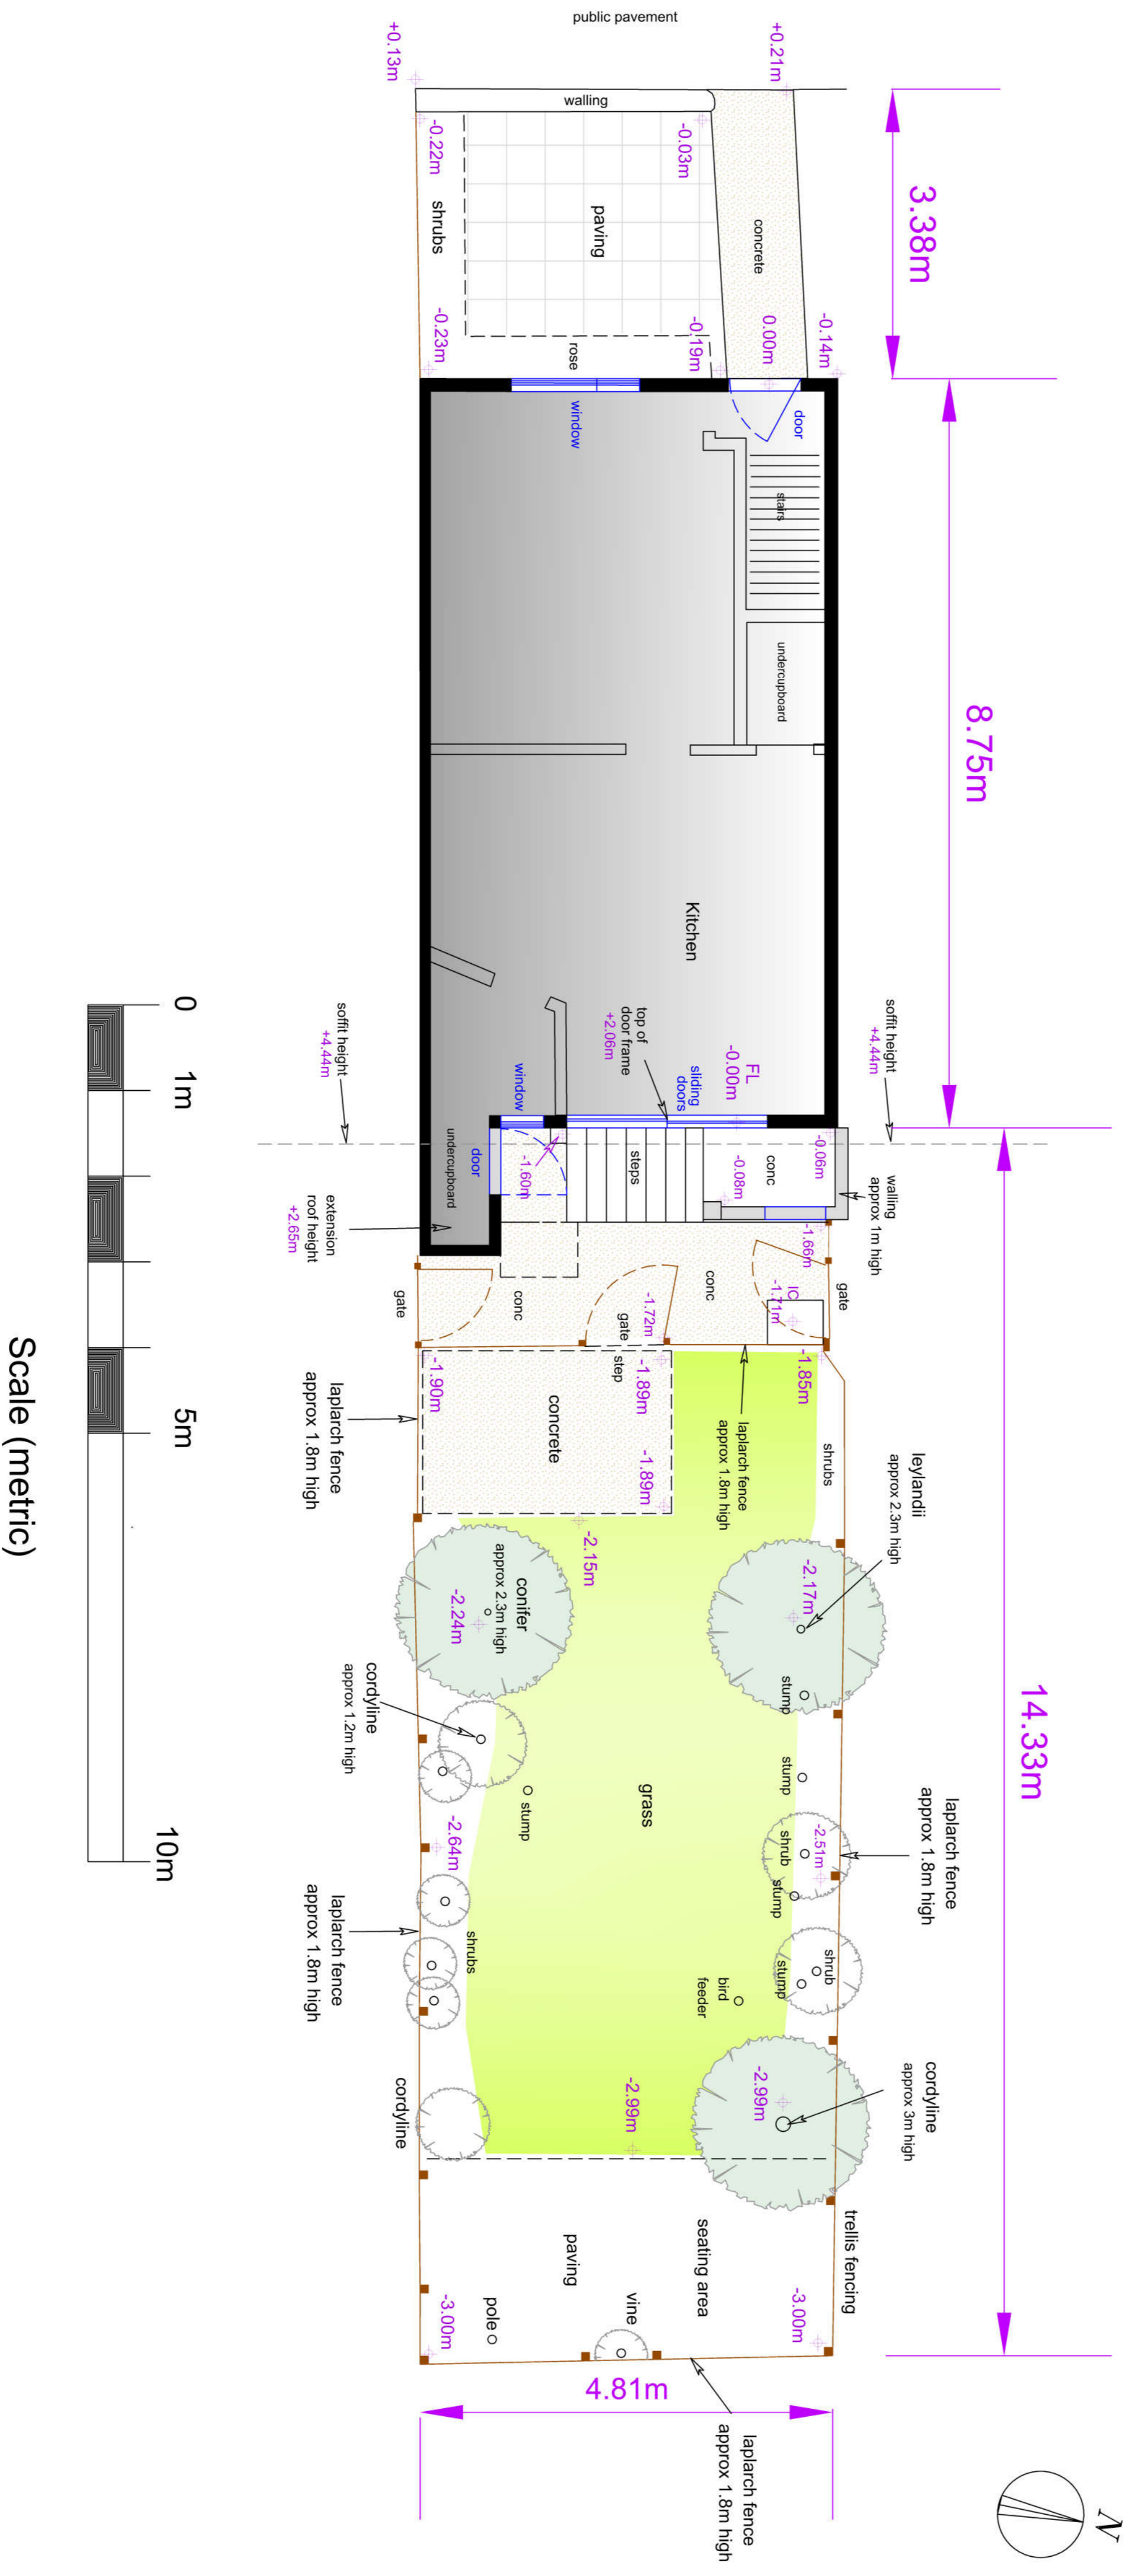

Garden measurement survey : No.14 Park Crescent, Rottingdean  
 Survey Date : Monday 9th January 2023

All values shown are in metric scale.  
 Spot Levels are shown thus :  $\oplus$  -1.09m

Scale (metric)