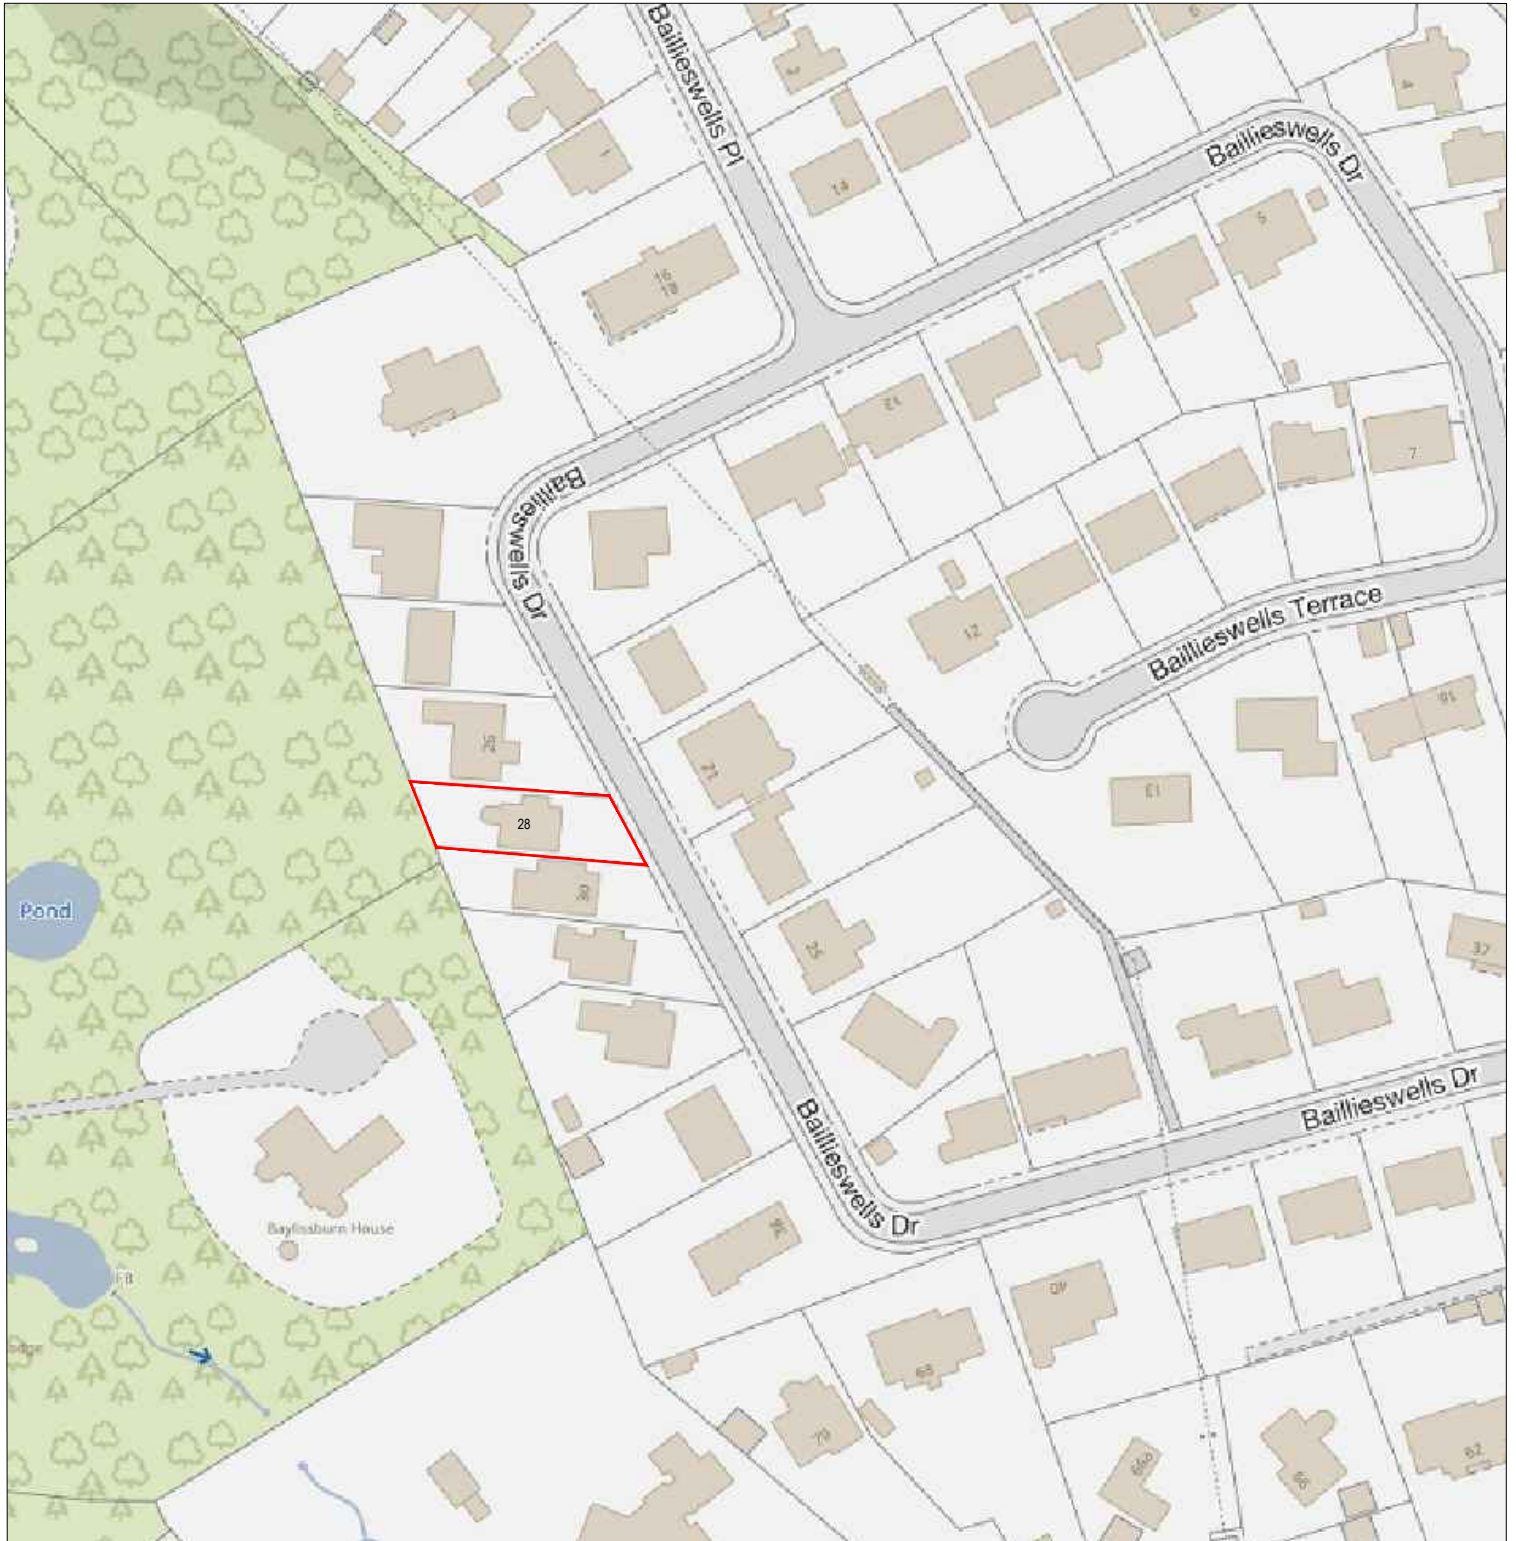

Tree Work Application

28 Baillieswells Drive, Aberdeen, AB15 9AX

Location Plan

 Boundary

Scale 1: 1500 @ A4

eastland foresters
arborists and tree surgeons

10 Polston Road, Maryculter, Aberdeen, AB12 5GY
tel: 01224 734372 email: info@eastlandforesters.co.uk