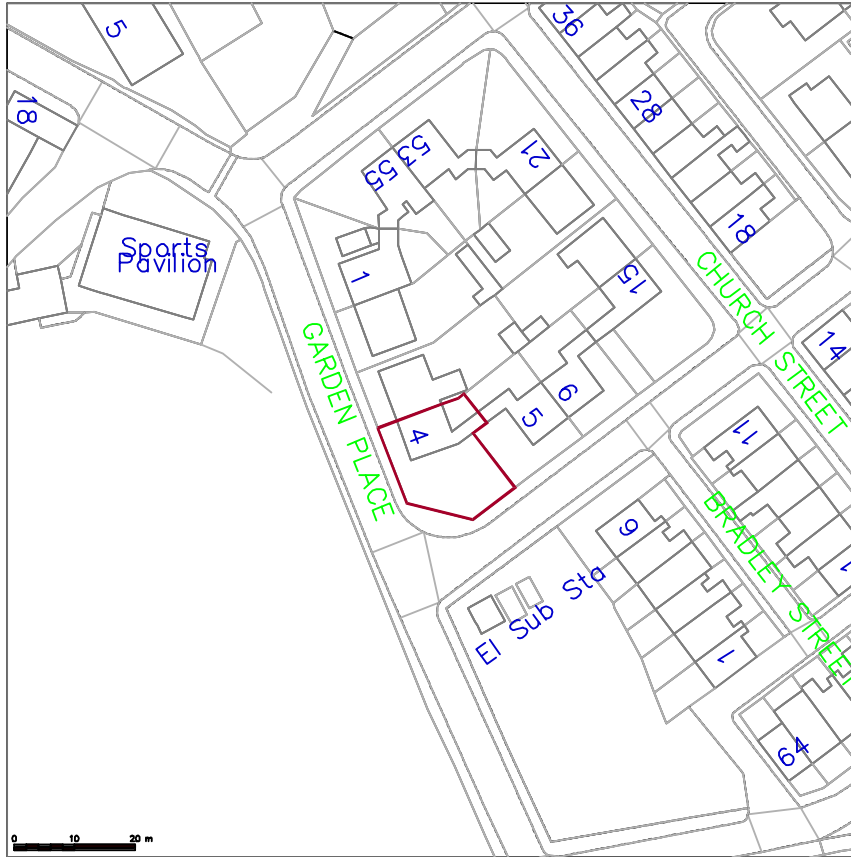

0 10m 20m 30m 40m 50m
SCALE BAR

© Crown Copyright and database rights 2024 OS 100047474