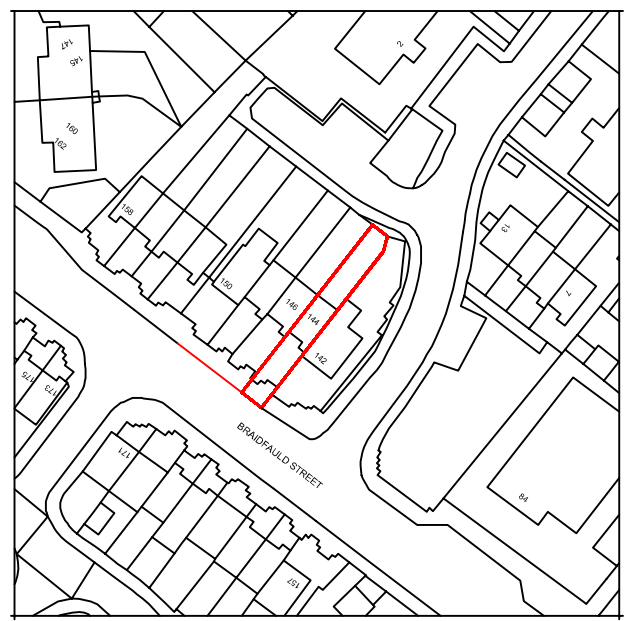

BLOCK PLAN 1/500

LOCATION PLAN 1/1250

Description -	
Rev	Date

VISION ARCHITECTURE		Site Address	144 Braidfauld Street Glasgow	
vision356@yahoo.com		Project Stage	Concept Design	
Tel 07921 712289		Location and Block Plan	Drg.No	
Project Title		Date	31/01/24	Drawn
Proposed Extension to House			TM	01