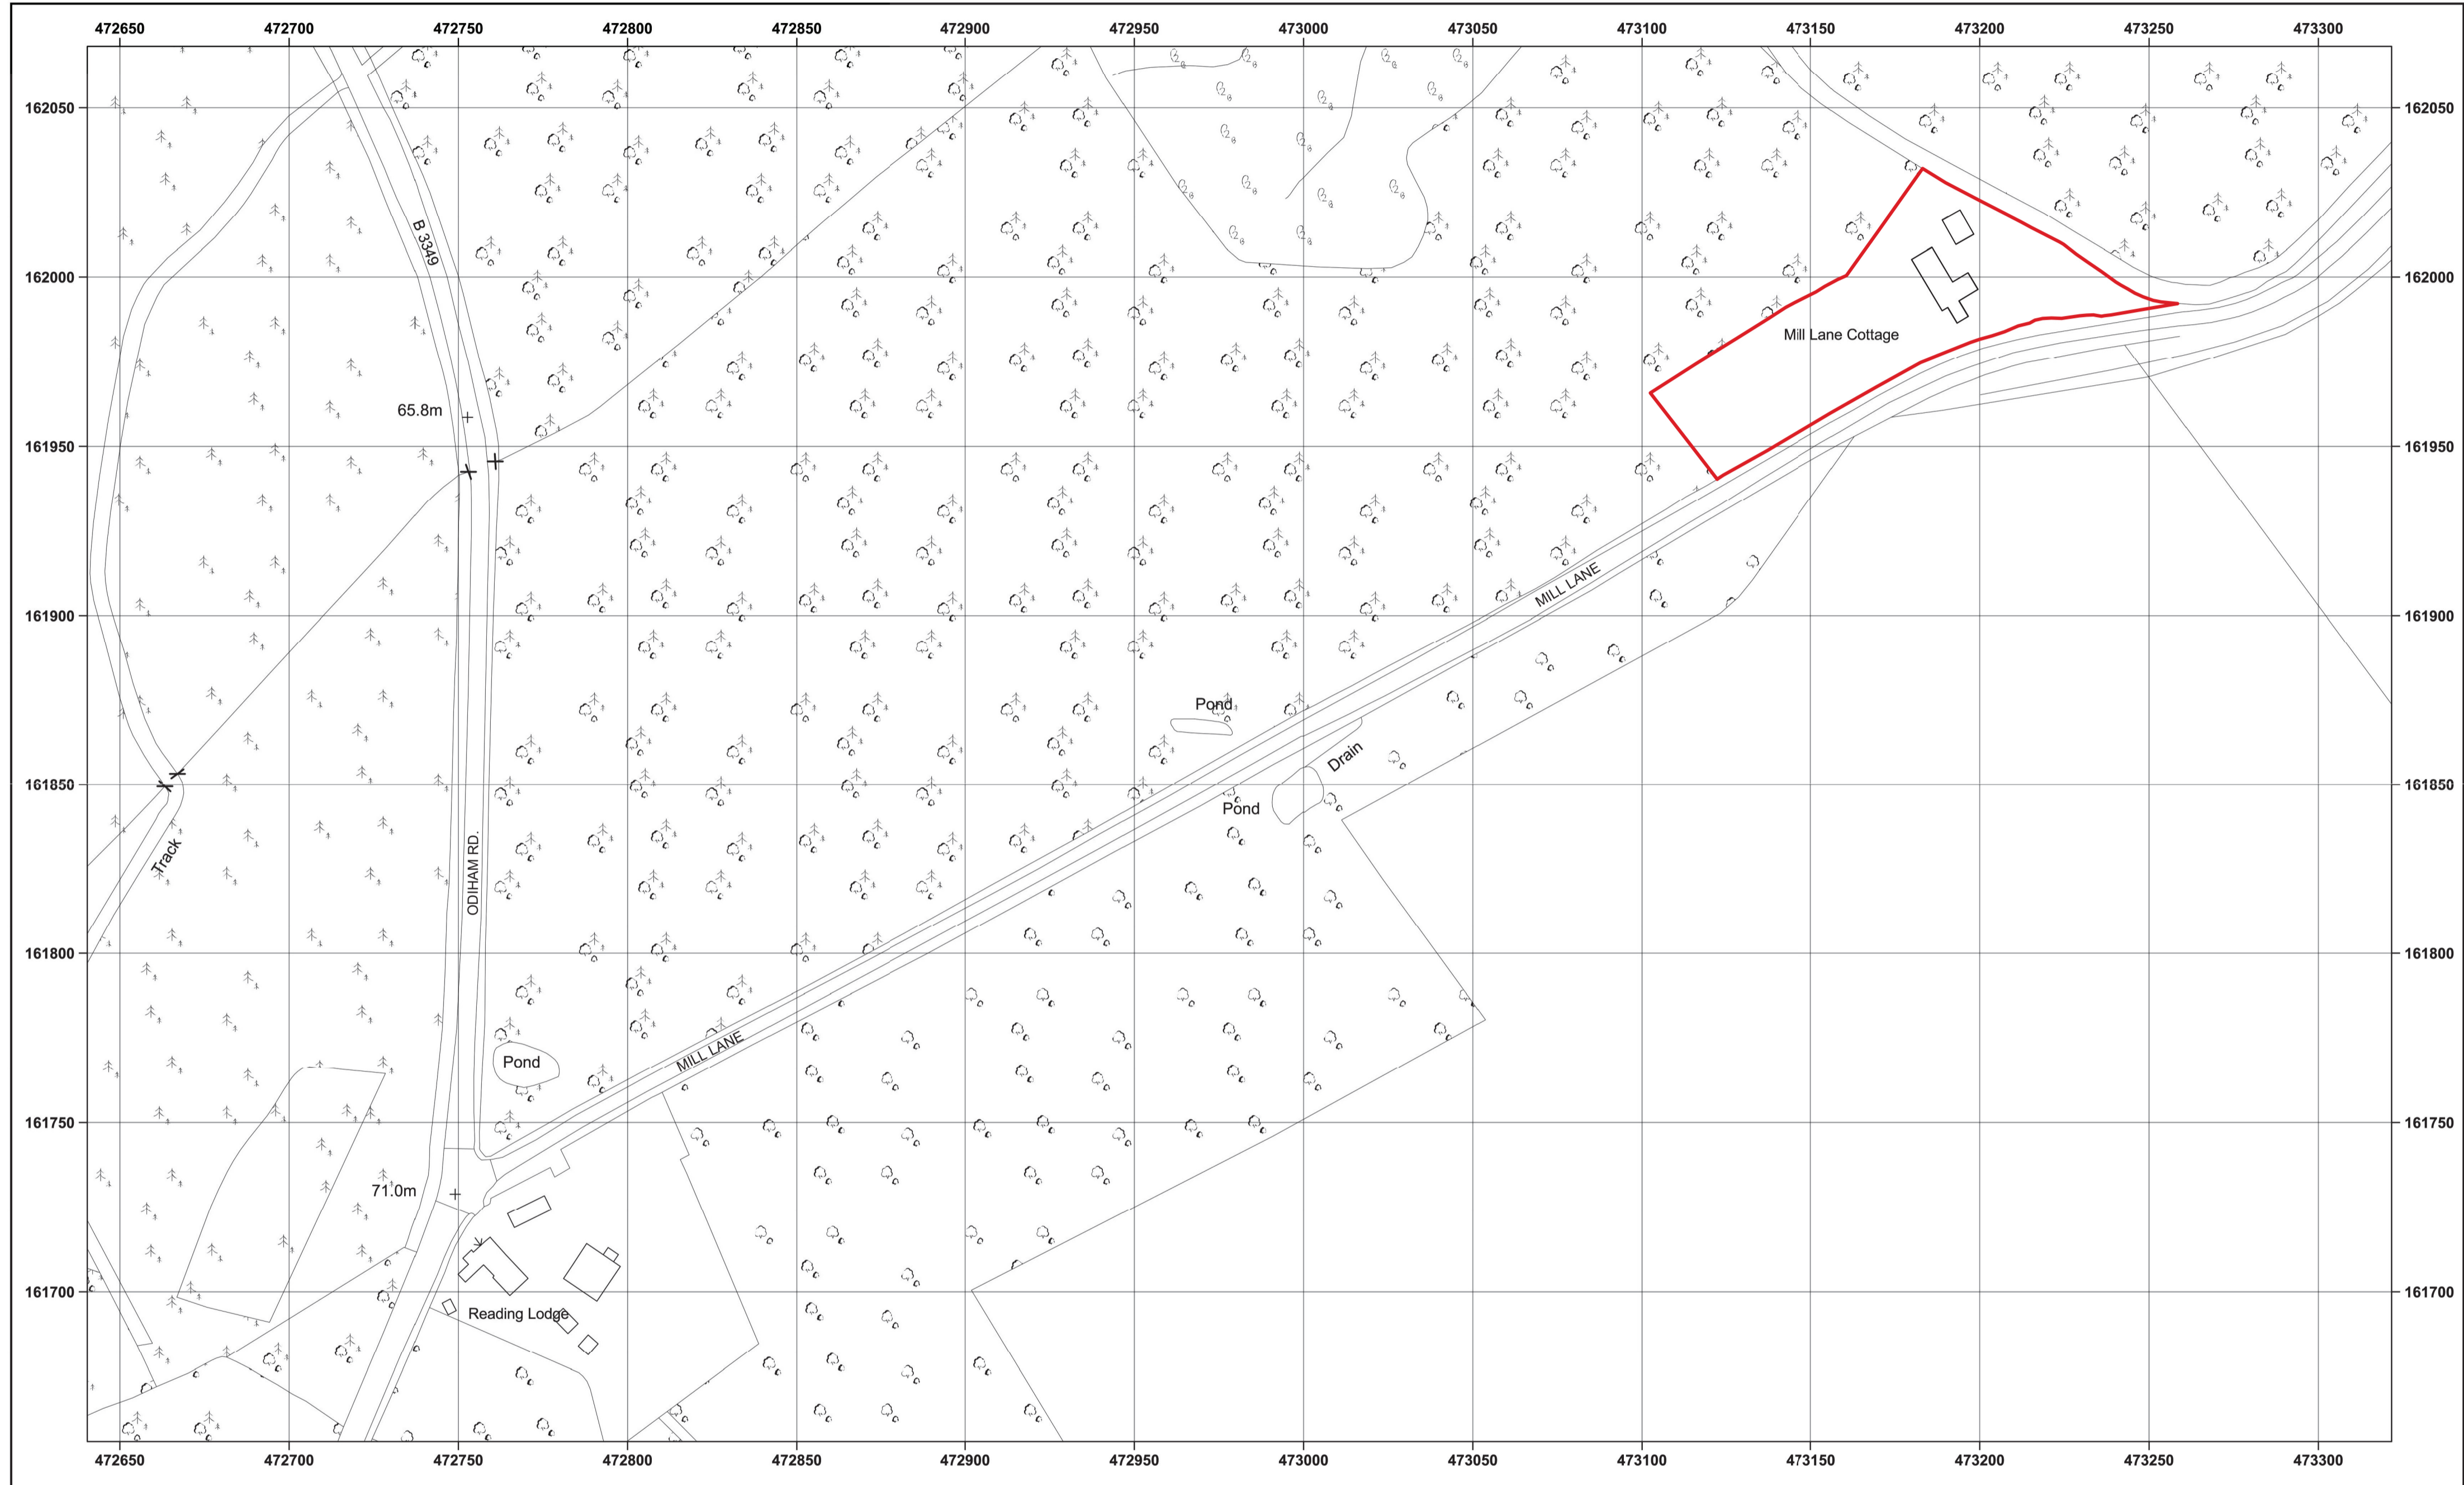

MILL LANE COTTAGE, MILL LANE, RISELEY, READING, RG7 1XY
Supplied by: www.ukmapcentre.com
Serial No: 282653
Centre Coordinates: 472981, 161862
Production Date: 18/03/2024

Contact: Mr Kent	Project: Detached oak framed garage	Revision date: 28/03/2024	Revision: PRE03	Plan No: PLA001
Mill Lane Cottage, Mill Lane, Riseley, Hampshire, RG7 1XY	Scale: 1:1250 @ A1	Date:	Title: Location plan