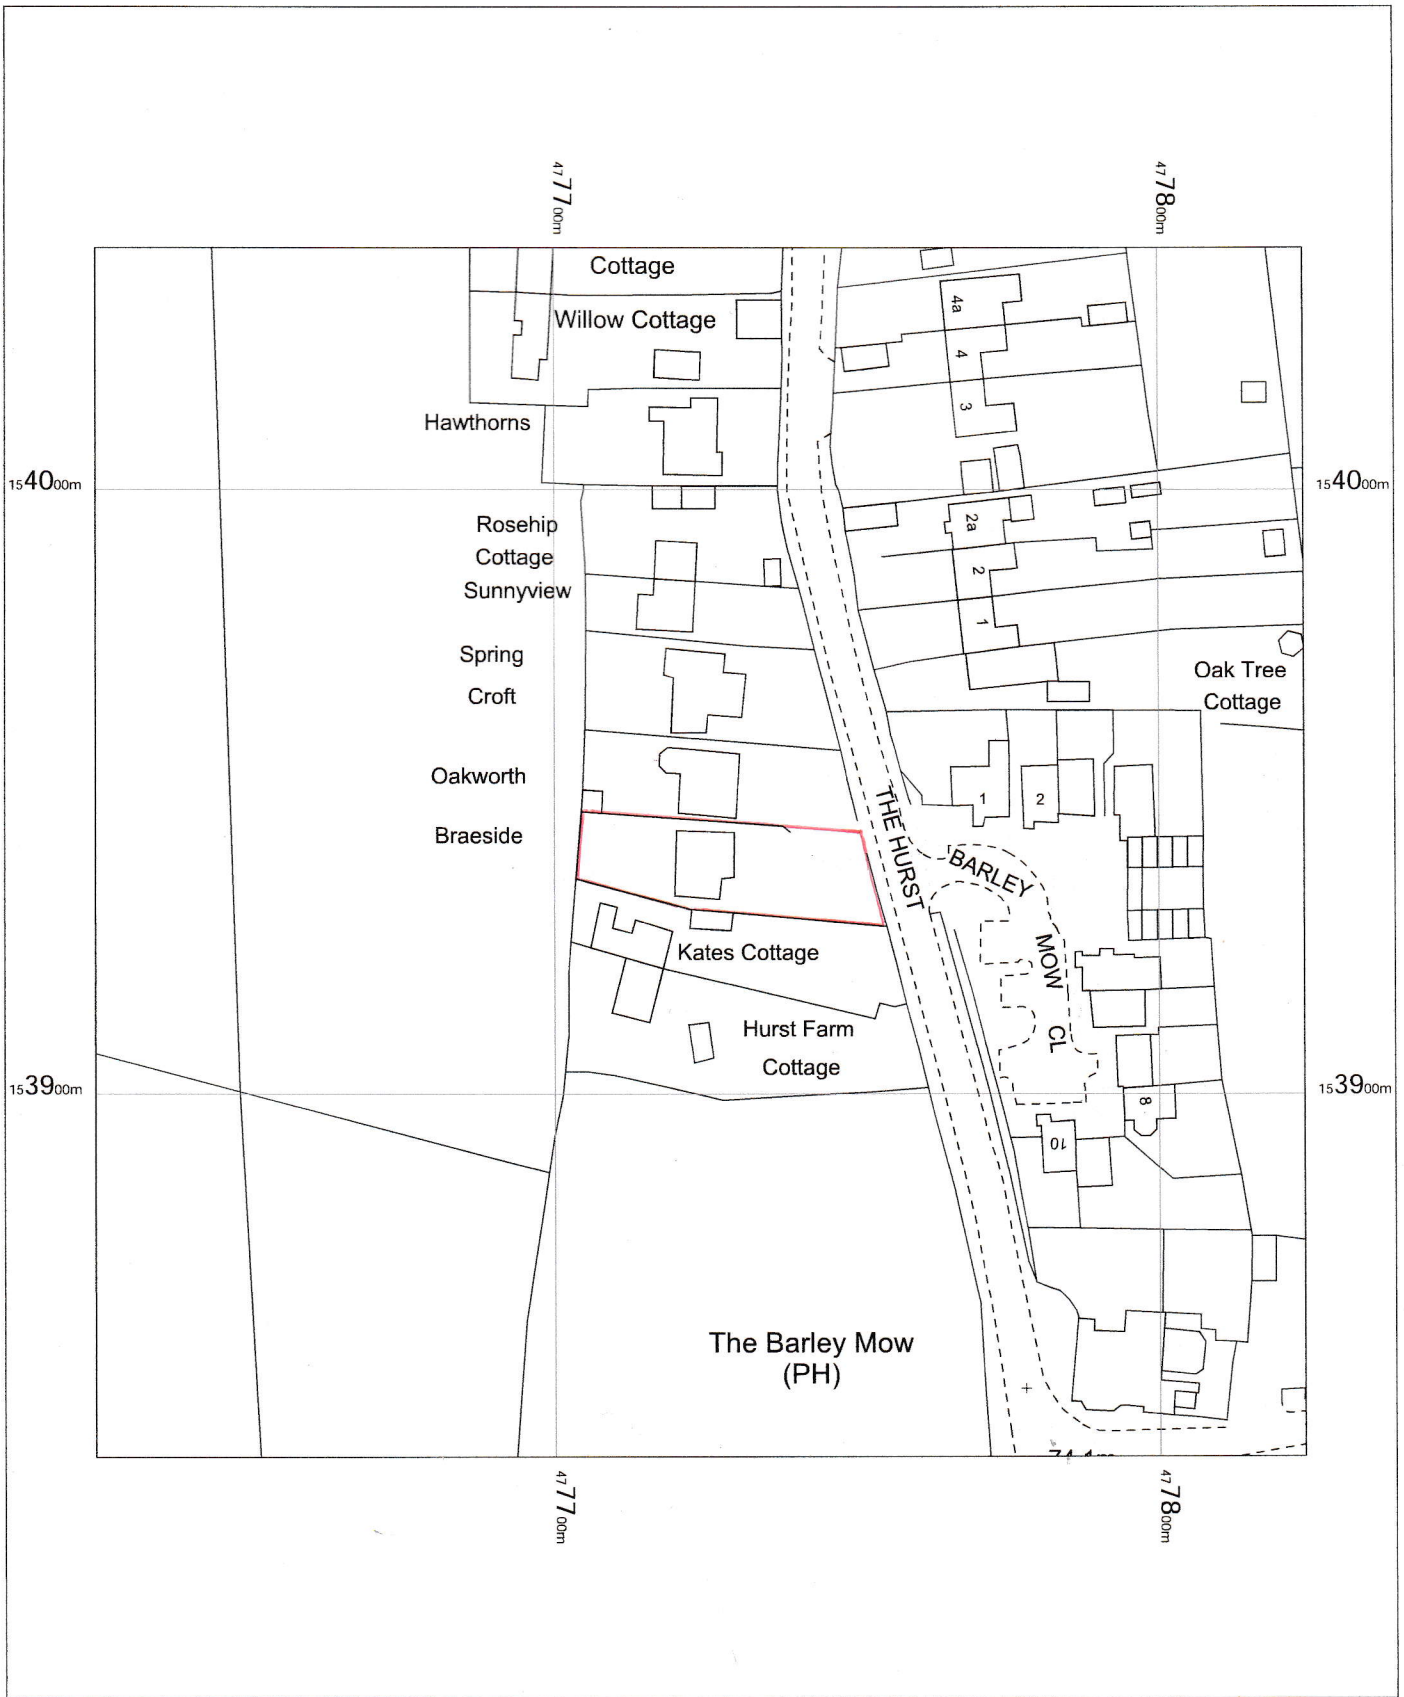

# Braeside, The Hurst, RG27 8DE

Braeside  
The Hurst,  
Winchfield,  
Hook,  
Hampshire  
RG27 8DE

OS MasterMap 1250/2500/10000 scale  
Wednesday, March 20, 2024, ID: MPMBW-01155844  
[www.blackwellmapping.co.uk](http://www.blackwellmapping.co.uk)

1:1250 scale print at A4, Centre: 477724 E, 153940 N

©Crown Copyright Ordnance Survey. Licence no. 100041041

**BLACKWELL'S**  
MAPPING SERVICES  
PERSONAL & PROFESSIONAL MAPPING  
[www.blackwellmapping.co.uk](http://www.blackwellmapping.co.uk)