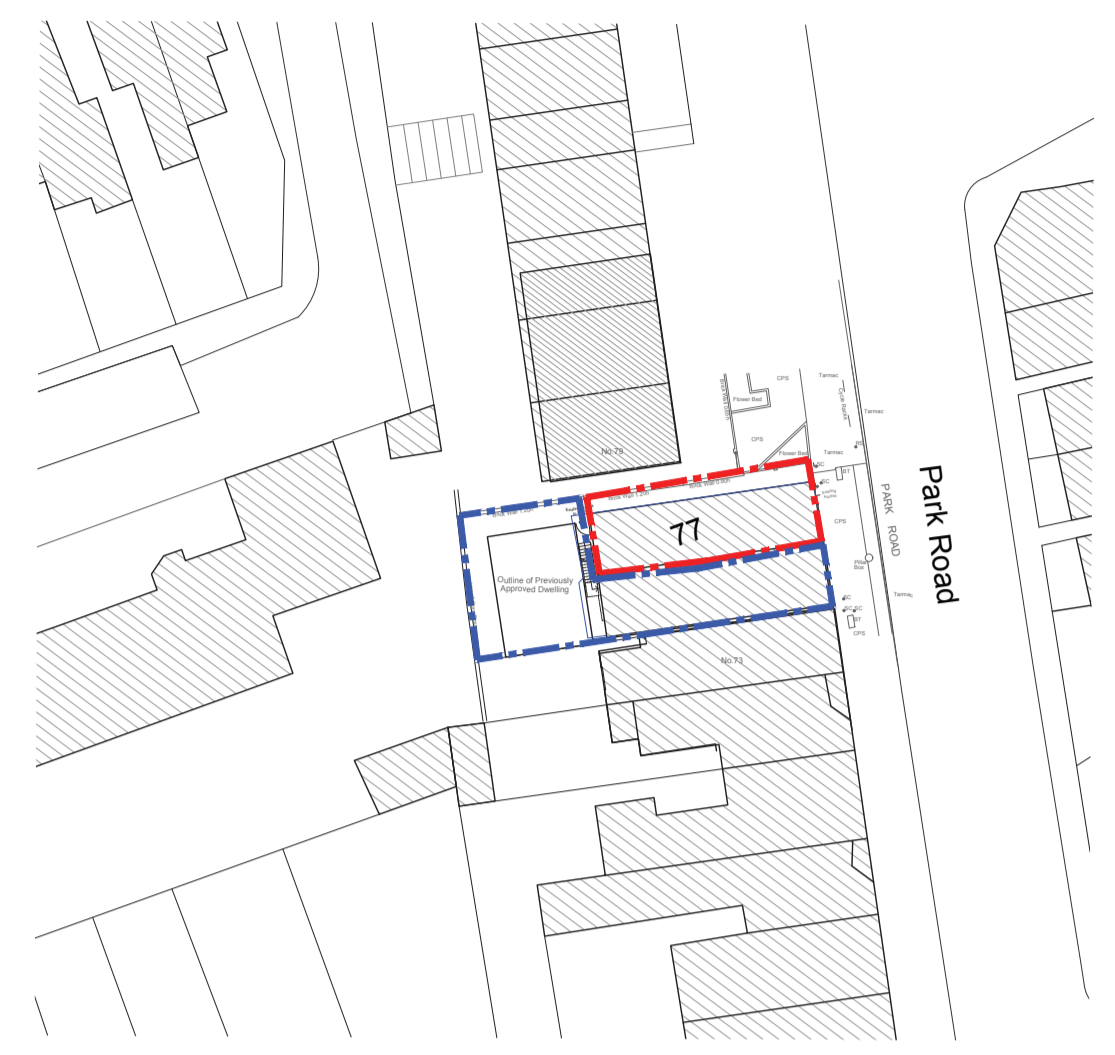

Location Plan 1:1250

Existing Block Plan 1:500

EXISTING BLOCK PLAN

Site Curtilage 1:200

Site Curtilage 1:200

77 PARK ROAD KINGSTON KT2 6DE  
SITE LOCATION PLAN / BLOCK PLAN  
EXISTING AND PROPOSED SITE PLAN  
DRAWING NO. 2 / Paper size A1  
SCALE 1:1250 / 1:500 / 1:200