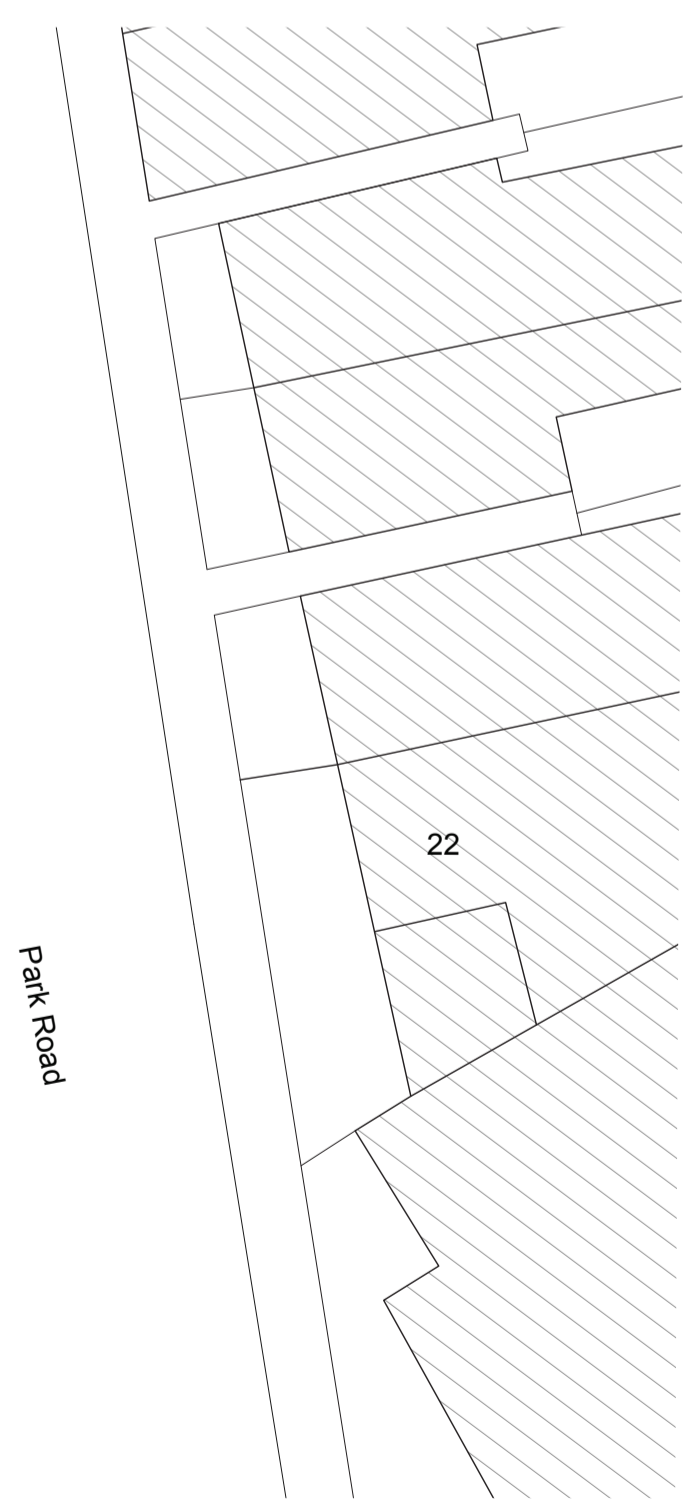

Location Plan 1:1250

Existing Block Plan 1:500

EXISTING BLOCK PLAN

Site Curtilage 1:200

Site Curtilage 1:200

77 PARK ROAD KINGSTON KT2 6DE  
SITE LOCATION PLAN / BLOCK PLAN  
EXISTING AND PROPOSED SITE PLAN  
DRAWING NO. 2 / Paper size A1  
SCALE 1:1250 / 1:500 / 1:200