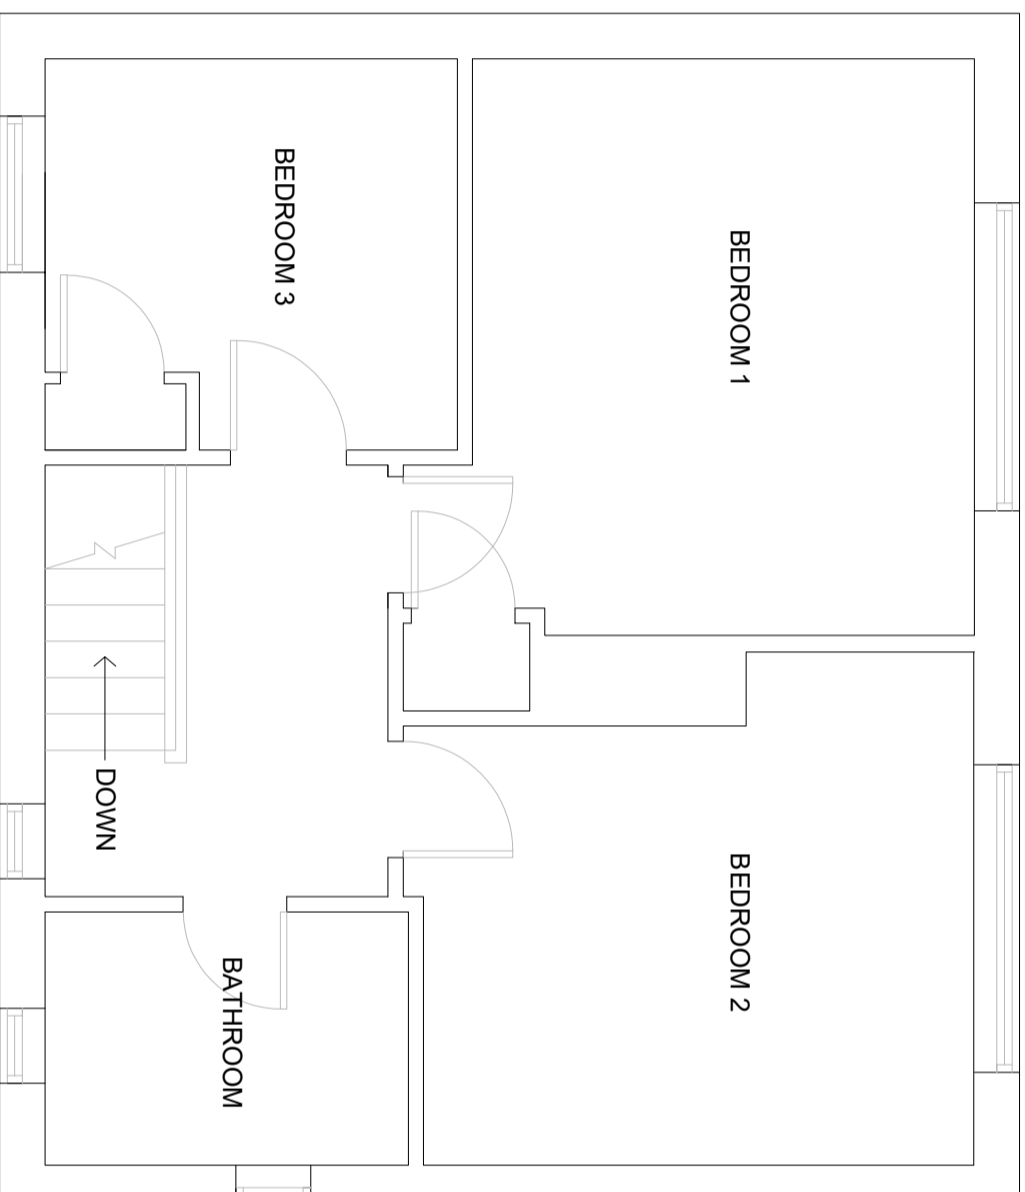

CLIENT  
KELLY BELL

PROJECT  
2 CATHEDRAL VIEW, HOUGHTON LE SPRING, DH4 4JU

STAGE  
PLANNING

DRAWING  
EXISTING FIRST FLOOR

## EXISTING FIRST FLOOR

PROJECT NUMBER

–

SCALE

1:50 @ A3

DRAWING NUMBER

002

DATE