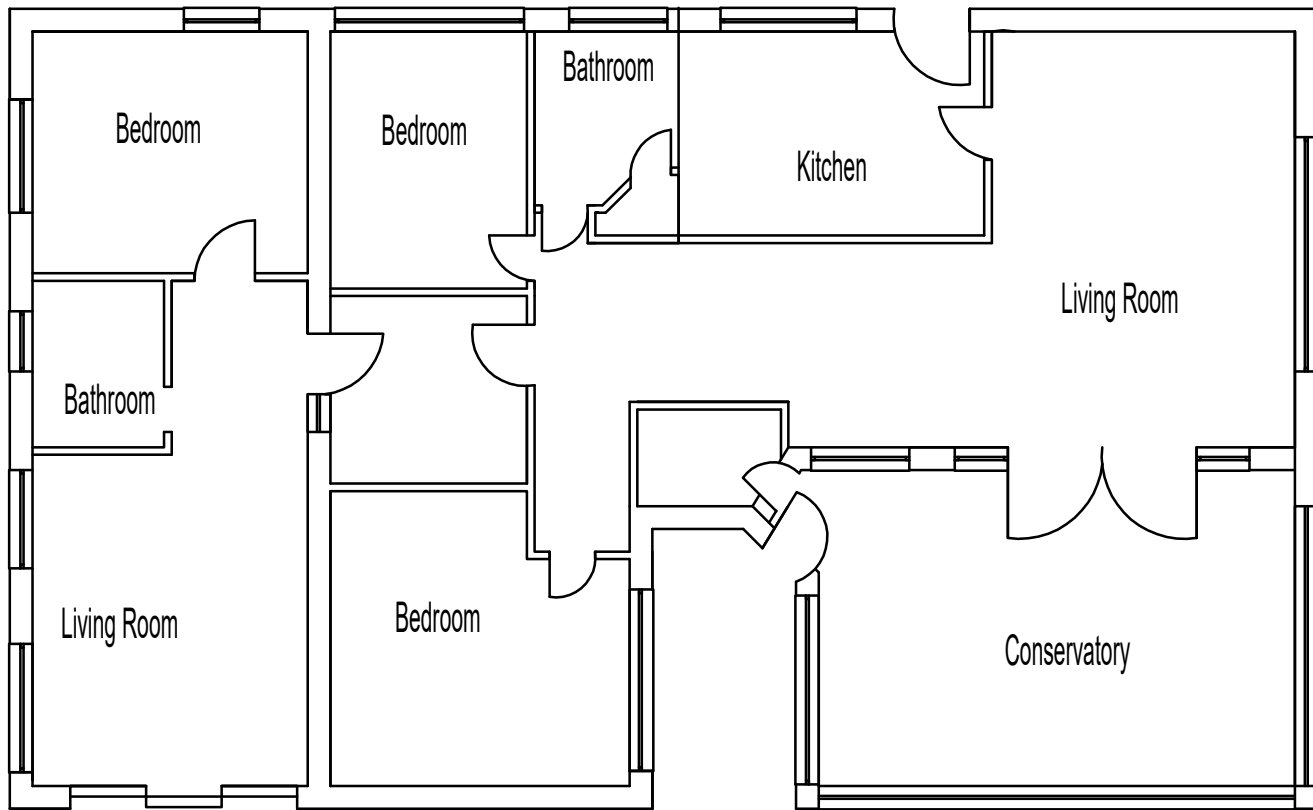

Existing Left Hand Elevation

Proposed Left Hand Elevation

Existing Front Elevation

Proposed Front Elevation

Existing Floor Plans

Proposed Floor Plans

Project: Upgrade to Side Conservatory	Scale: 1:100@A3
Site: Little Pipers Bartletts Lane Holyport, Maidenhead SL6 2NB	Date: 22nd March 2023