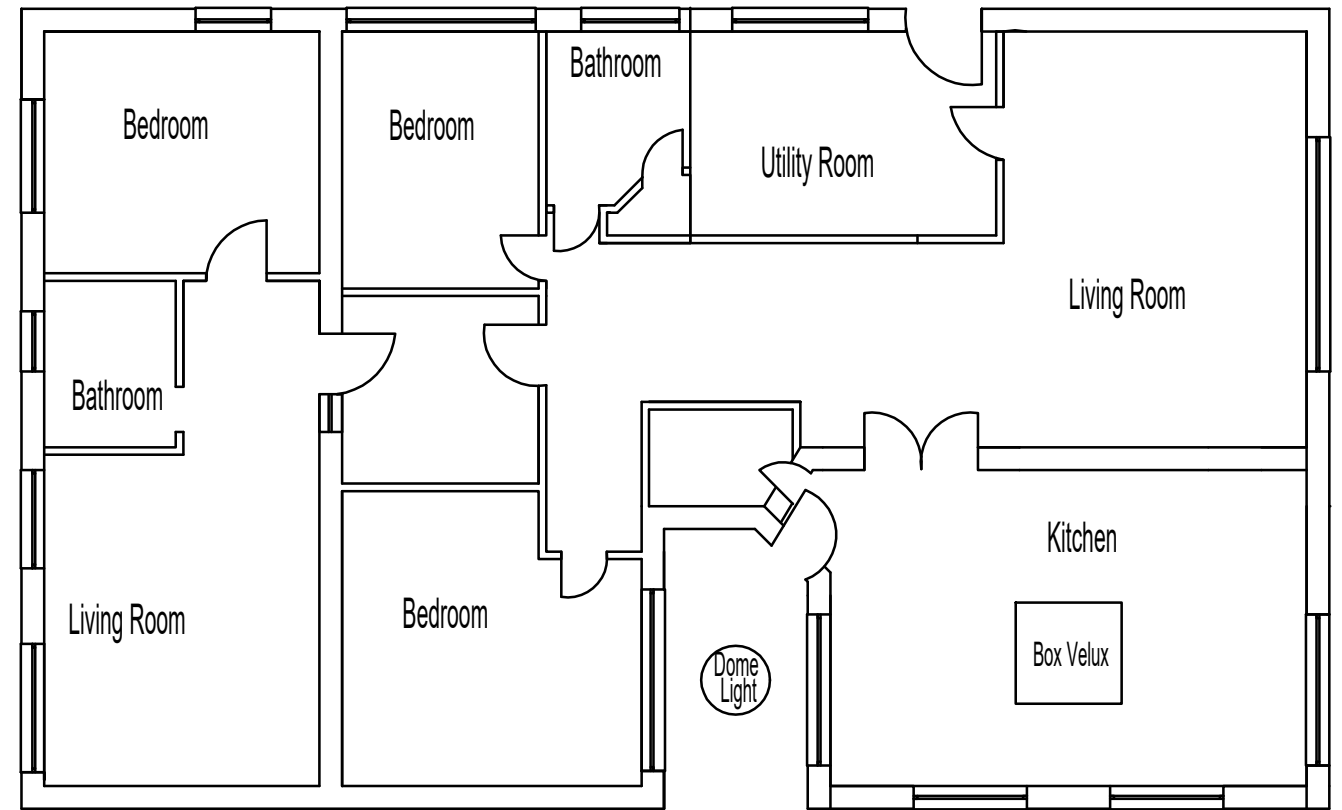

Existing Left Hand Elevation

Proposed Left Hand Elevation

Existing Front Elevation

Proposed Front Elevation

Existing Floor Plans

Proposed Floor Plans

Project: Upgrade to Side Conservatory	Scale: 1:100@A3
Site: Little Pipers Bartletts Lane Holyport, Maidenhead SL6 2NB	Date: 22nd March 2023