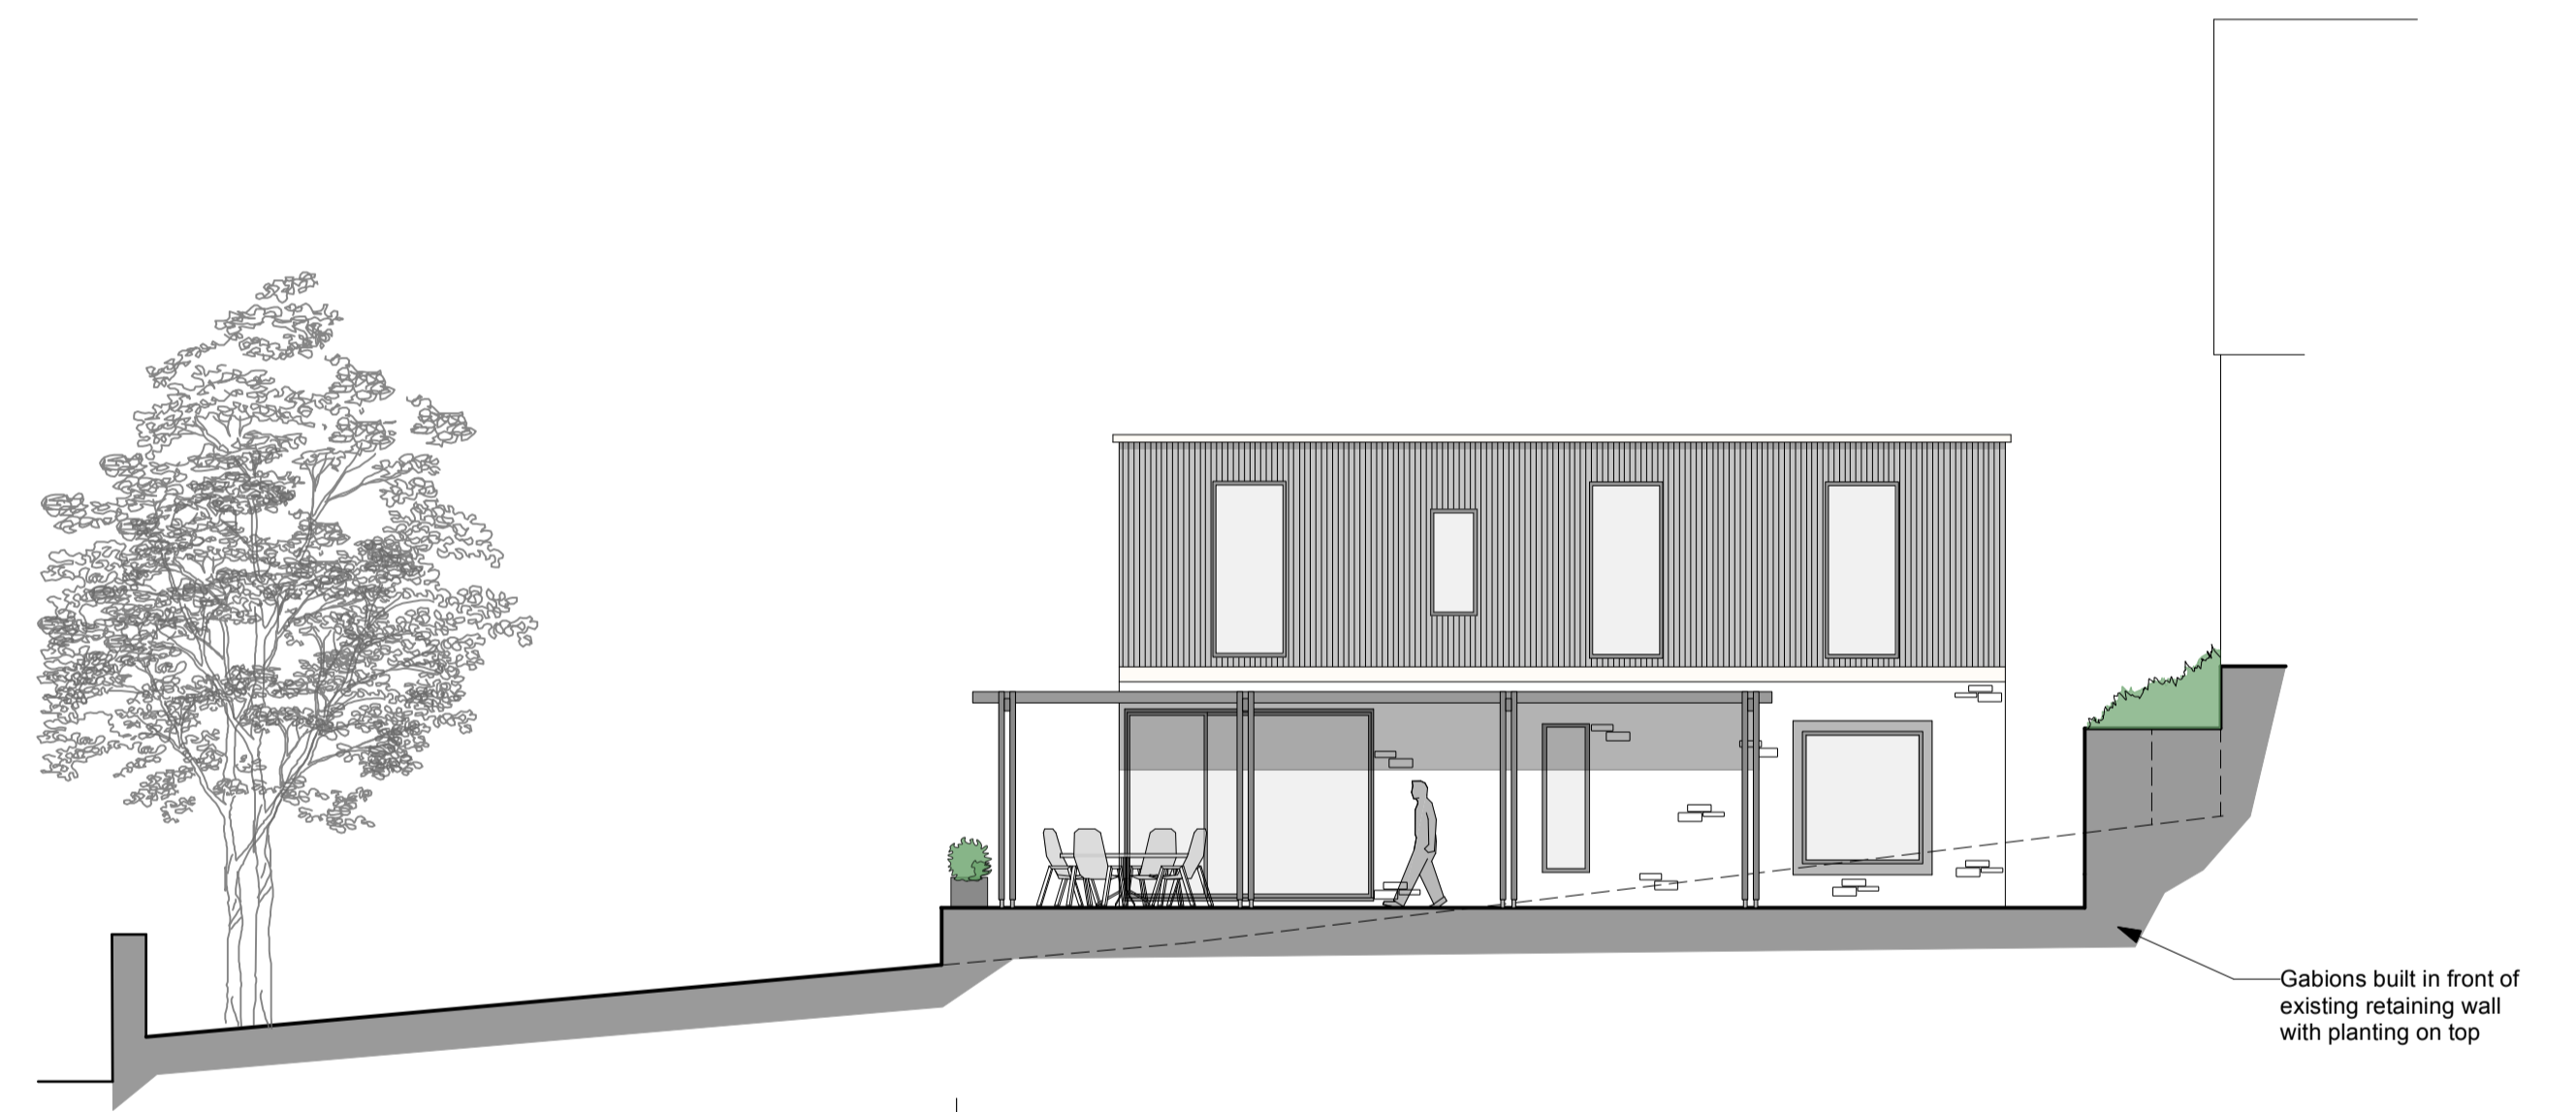

North West Elevation

North East Elevation

South East Elevation

South West Elevation

North East Elevation

Job Title
**Proposed Dwelling on
 Land to the rear of
 22 Frome Road
 Beckington**

Drawing Title
Proposed Elevations

Peter Withey
 Architectural Designer
 123 Clay Street Crockerton
 Warminster Wiltshire BA12 8ag
 Tele 01985 841111 e-mail witheydesign@btconnect.com

Scale 1:100@A1 Date March 2024

Drawing No 1205/ 4