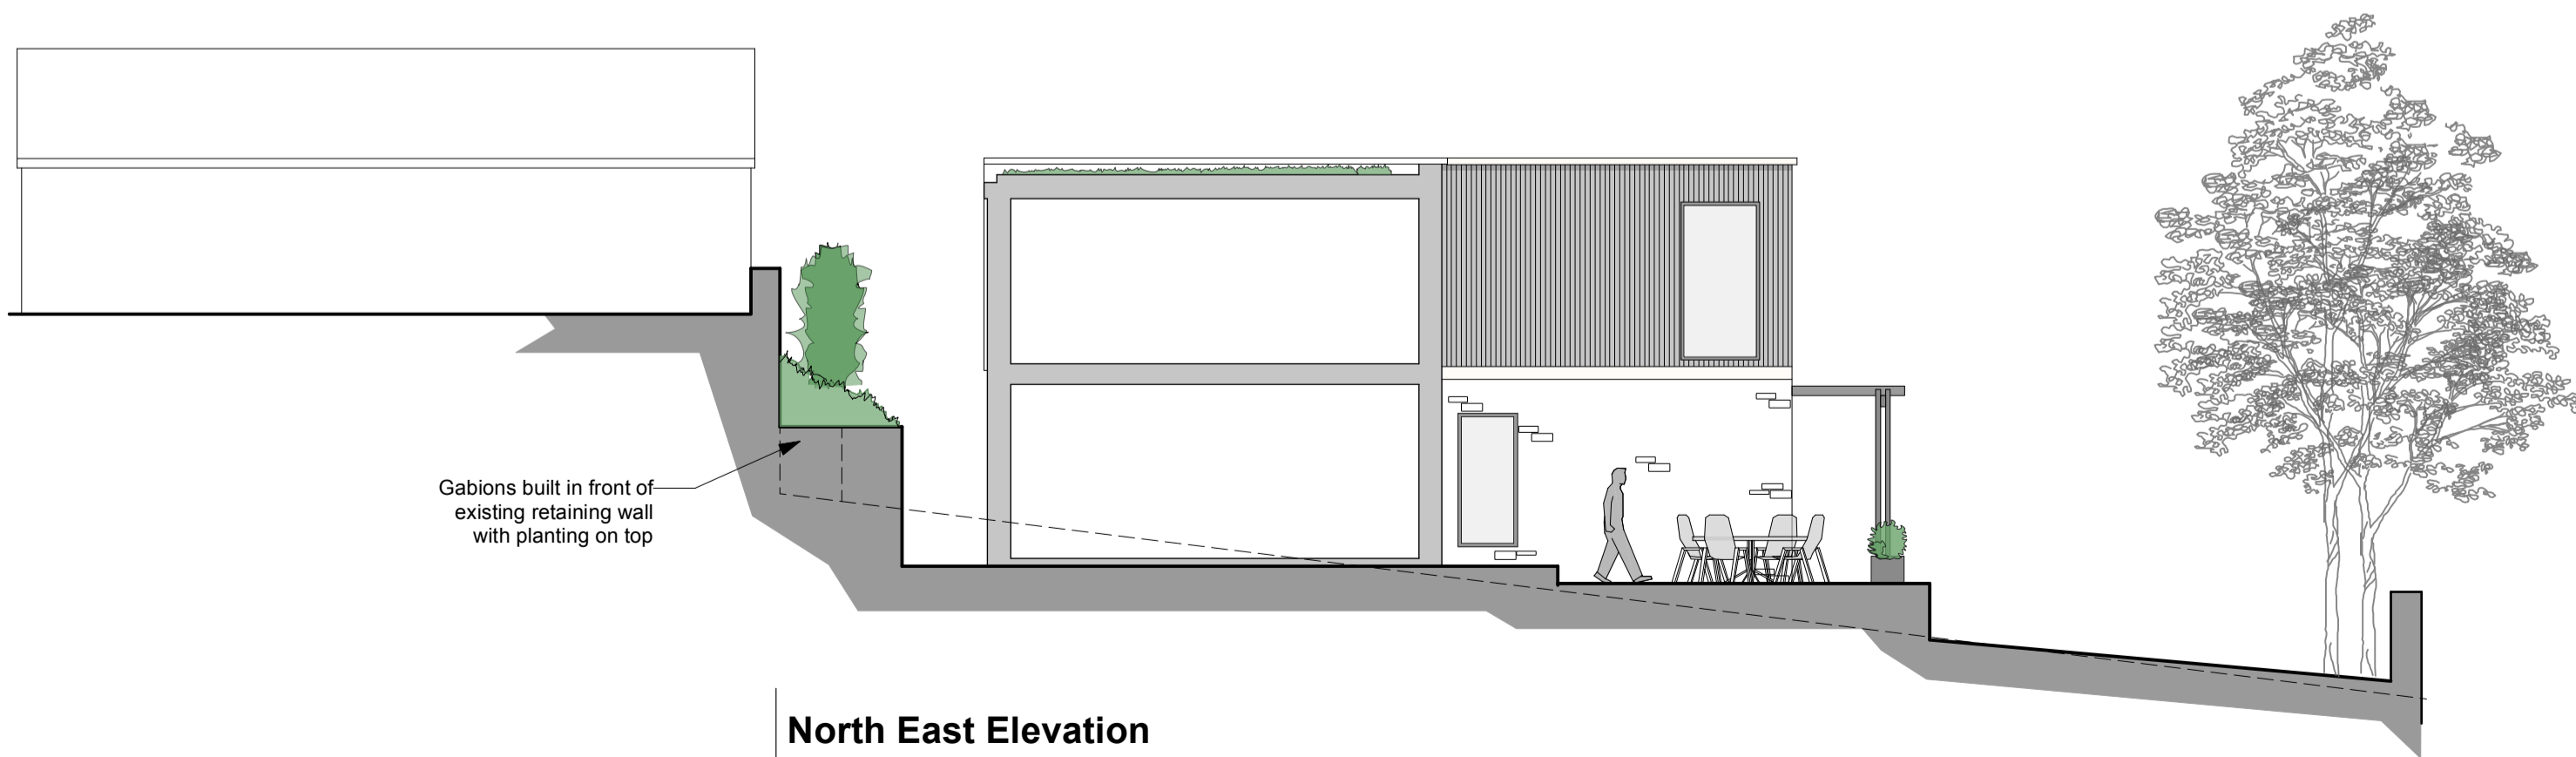

North West Elevation

North East Elevation

South East Elevation

South West Elevation

North East Elevation

Job Title
**Proposed Dwelling on
 Land to the rear of
 22 Frome Road
 Beckington**

Drawing Title
Proposed Elevations

Peter Withey
 Architectural Designer
 123 Clay Street Crockerton
 Warminster Wiltshire BA12 8ag
 Tele 01985 841111 e-mail witheydesign@btconnect.com

Scale 1:100@A1 Date March 2024

Drawing No 1205/ 4