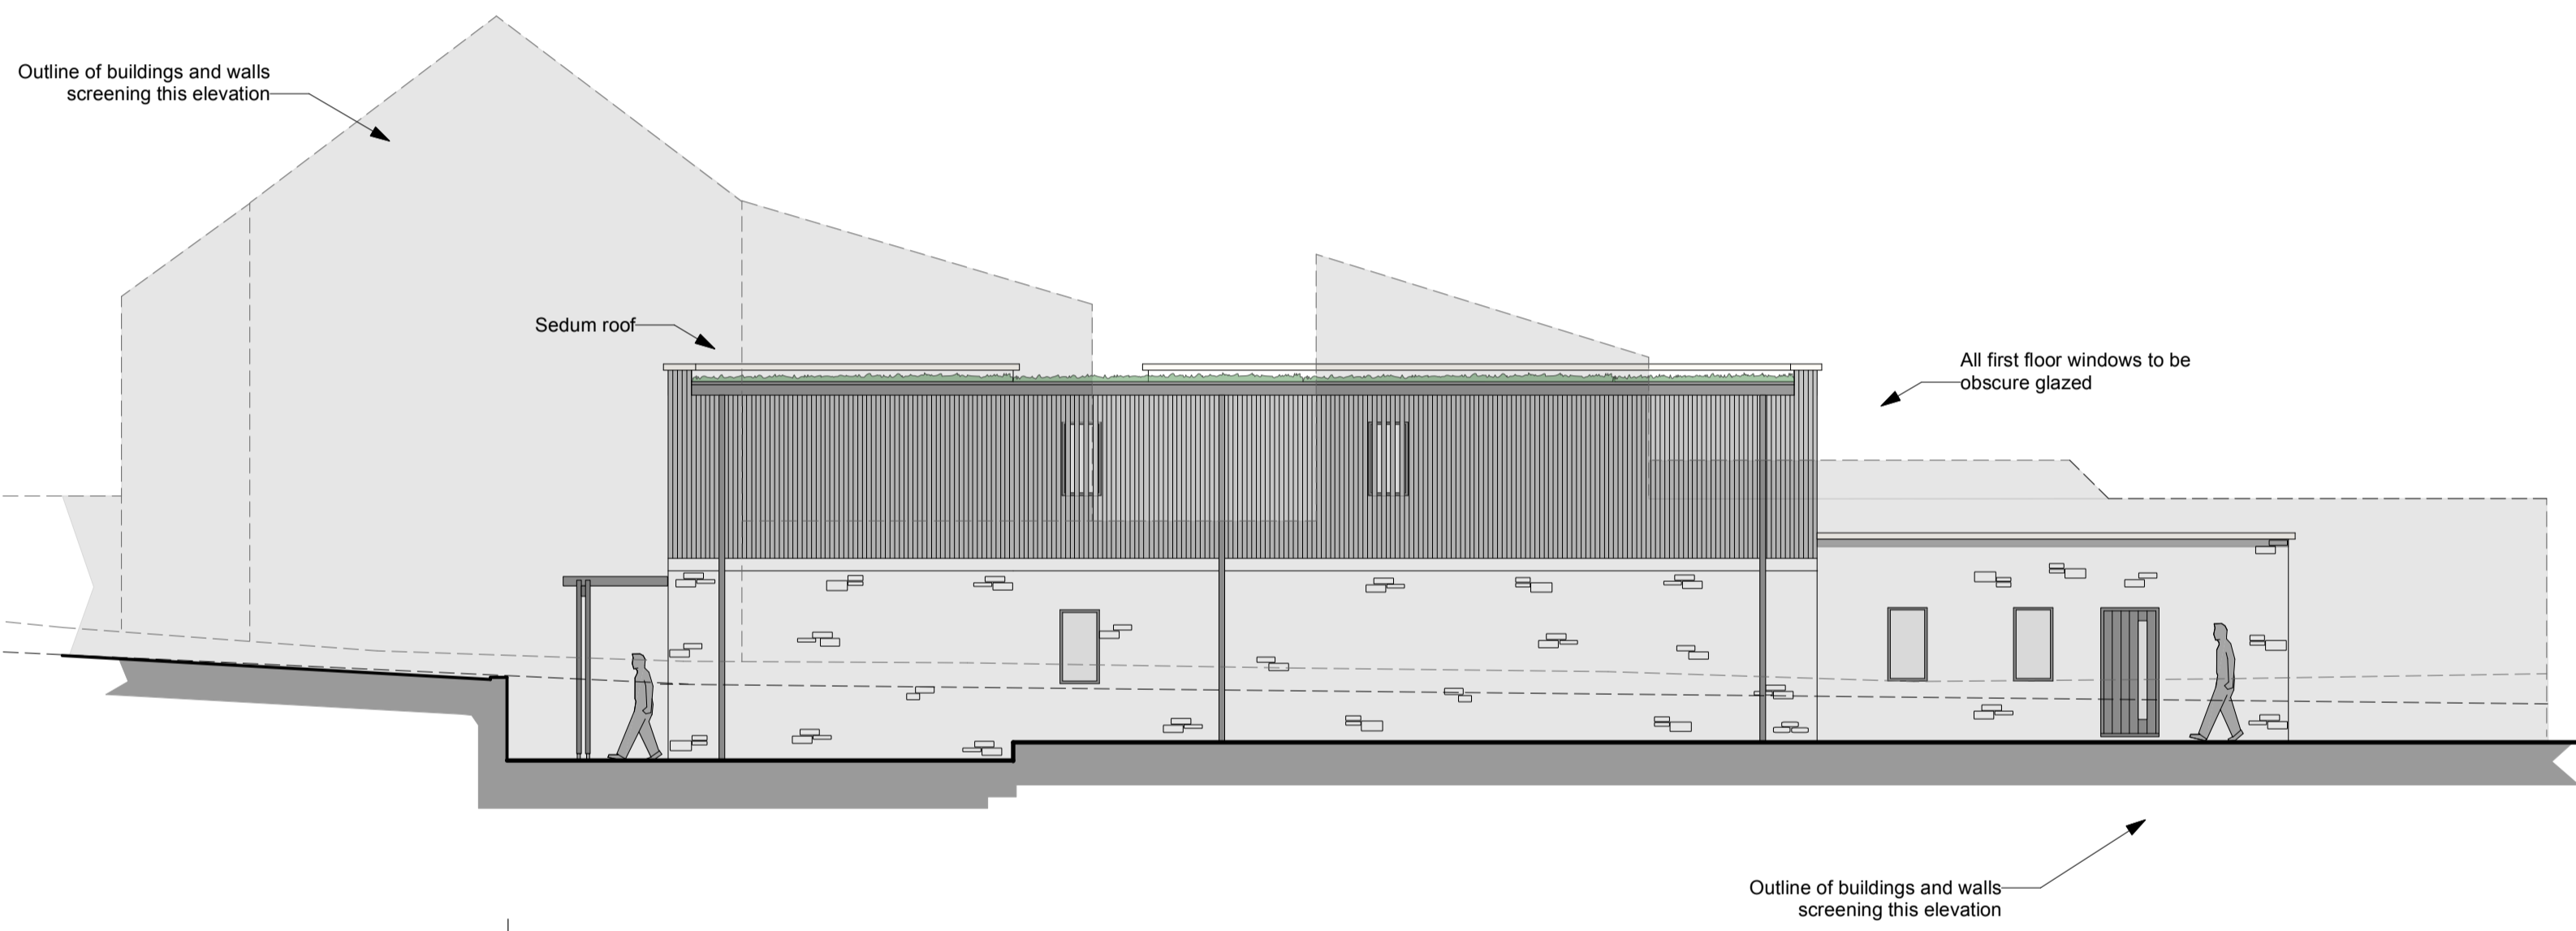

North West Elevation

North East Elevation

South East Elevation

South West Elevation

North East Elevation

Job Title
**Proposed Dwelling on
 Land to the rear of
 22 Frome Road
 Beckington**

Drawing Title
Proposed Elevations

Peter Withey
 Architectural Designer
 123 Clay Street Crockerton
 Warminster Wiltshire BA12 8ag
 Tele 01985 841111 e-mail witheydesign@btconnect.com

Scale 1:100@A1 Date March 2024

Drawing No 1205/ 4