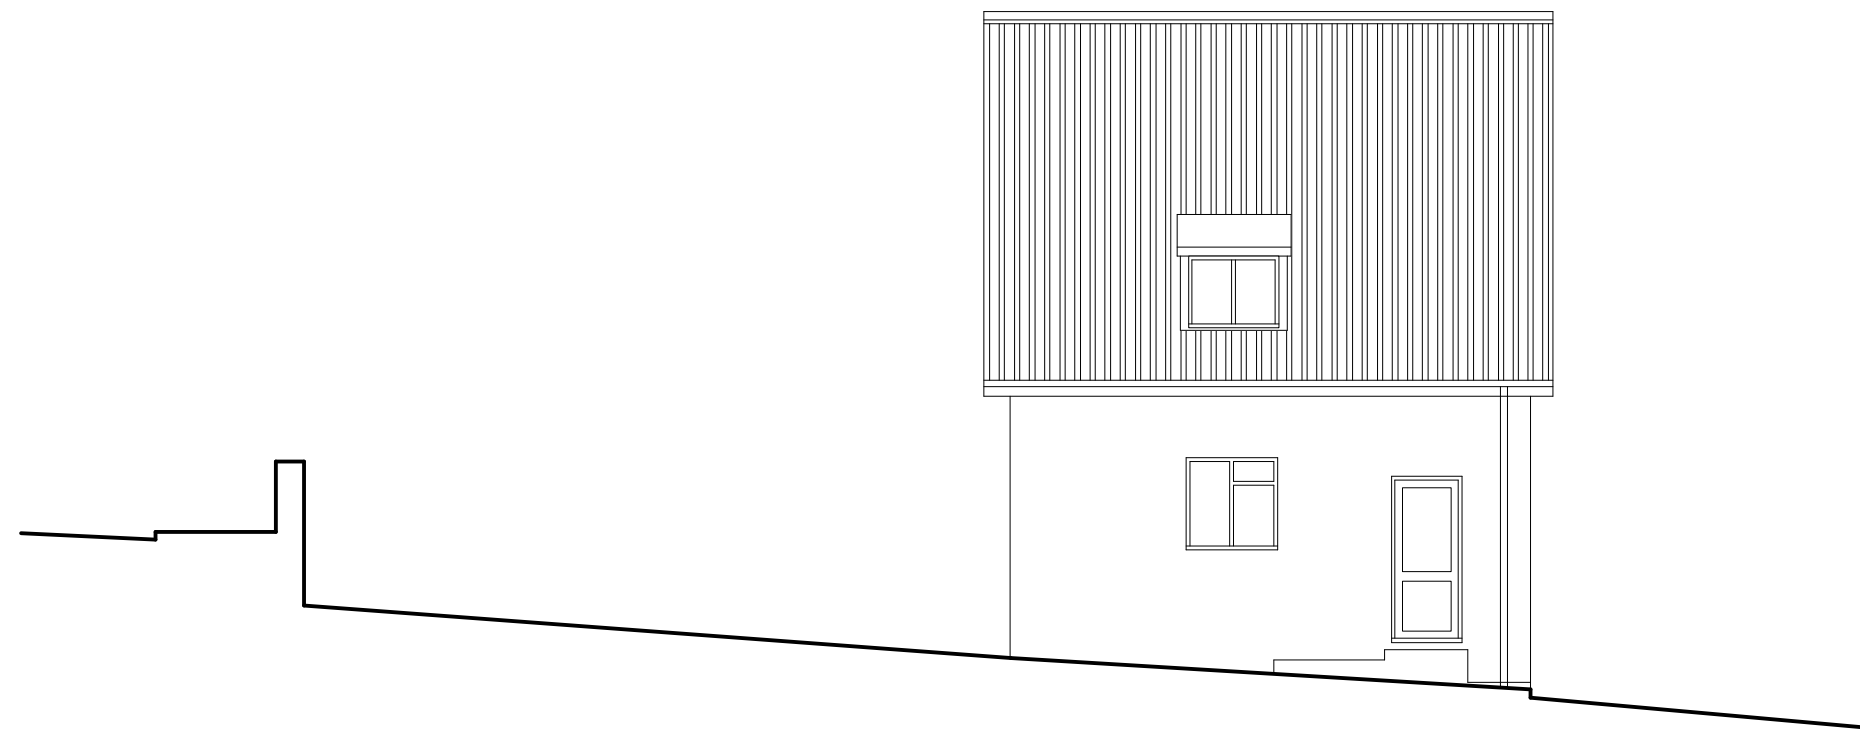

South East Elevation

North East Elevation

North West Elevation

South West Elevation

Job Title
**Proposed Replacement
Dwellings
22 Frome Road
Beckington**

Drawing Title

Existing Elevations

Peter Withey
Architectural Designer
123 Clay Street Crockerton
Warminster Wiltshire BA12 8ag
Tele 01985 841111 e-mail witheydesign@btconnect.com

Scale 1:100@A2 Date January 2024

Drawing No 1166/8