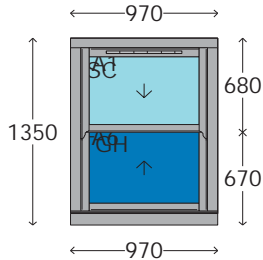

Quote Number 41147

Frame Quantity 17

Frame No: 2

System

Ultimate Rose Mk3 VS

Run-Through Sash Horn

Finish:

White Foil

Gasket:

Co-Extruded Gasket White

Corner Finish:

Fully Mechanical

Brushpile:

White

Cill:

50mm Deep Flush - Even Split
Ultimate Pole Eye x2 - Chrome
Ultimate Sash Lifts - Chrome

Extras:

Deep Bottom Rail
Yale 5000 Vent
Sash Lifts Drilled
Pole Eyes Not Drilled
No Fire Escape Requested

Locks:

Globe Lock - Chrome

Limit Stops:

Shark Fin Stops Chrome

Stop Height:

Restricted 100mm

Staff Bead:

Yes - Fitted

Overall size: 970mm x 1350mm

Split from Top: 680mm

Restrictor:

Shark Fin Stops - Chrome
Tilt Restrictor Bot Sash 250mm
Tilt Restrictor Top Sash 250mm

Qty: 4

Window: Window 2

Location:

lounge 1/ 2/ bed2 bed 2
bays

Glass Sizes:

A1 800 x 562
A6 801 x 551

Glass:

A1 4/20/4SC Soft Clear Low Iron : White WarmE (U) Argon Gas Filled

A6 4/20/4STC Soft Tough Clear Low Iron : White WarmE Argon Gas Filled

Comments: