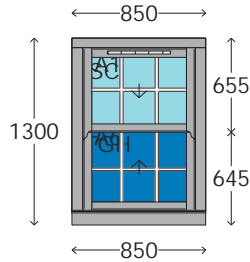

Frame Quantity 17

Frame No: 4

Overall size: 800mm x 900mm
Split from Top: 455mm

System	Ultimate Rose Mk3 VS	Run-Through Sash Horn
Finish:	White Foil	Gasket: Co-Extruded Gasket White
Corner Finish:	Fully Mechanical	Brushpile: White
Cill:	50mm Deep Flush - Even Split Ultimate Pole Eye x2 - Chrome Ultimate Sash Lifts - Chrome	Extras: Deep Bottom Rail Yale 4000 Vent Sash Lifts Drilled Pole Eyes Not Drilled No Fire Escape Requested
Locks:	Globe Lock - Chrome	
Limit Stops:	Shark Fin Stops Chrome	
Stop Height:	Restricted 100mm	
Staff Bead:	Yes - Fitted	

Restrictor: Shark Fin Stops - Chrome
Tilt Restrictor Bot Sash 250mm
Tilt Restrictor Top Sash 250mm

Qty: 1

Window: Window 4

Location: lounge 1

Glass Sizes:
A1 630 x 337
A6 631 x 326

Glass:
A1 4/20/4SC Soft Clear Low Iron : White WarmE (U) Ulti Bar Grid x2 Argon Gas Filled
A6 4/20/4SC Soft Clear Low Iron : White WarmE Ulti Bar Grid x2 Argon Gas Filled

Comments:

Quote Number 41147

Frame Quantity 17

Frame No: 5

System	Ultimate Rose Mk3 VS	Run-Through Sash Horn
Finish:	White Foil	Gasket: Co-Extruded Gasket White
Corner Finish:	Fully Mechanical	Brushpile: White
Cill:	50mm Deep Flush - Even Split Ultimate Pole Eye x2 - Chrome Ultimate Sash Lifts - Chrome	Extras: Deep Bottom Rail Yale 4000 Vent Sash Lifts Drilled Pole Eyes Not Drilled No Fire Escape Requested
Locks:	Globe Lock - Chrome	
Limit Stops:	Shark Fin Stops Chrome	
Stop Height:	Restricted 100mm	
Staff Bead:	Yes - Fitted	

Overall size: 850mm x 1300mm
Split from Top: 655mm

Restrictor: Shark Fin Stops - Chrome
Tilt Restrictor Bot Sash 250mm
Tilt Restrictor Top Sash 250mm

Qty: 1

Window: Window 5

Location: landing

Glass Sizes:
A1 680 x 537
A6 681 x 526