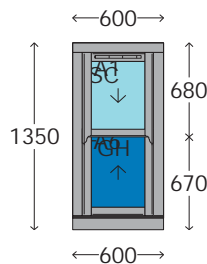

Deliver to Hatfield Broad Oak
Bishop's Stortford

CM22 7BT

CM23 2QS

Frame No: 1

Overall size: 600mm x 1350mm
Split from Top: 680mm

System	Ultimate Rose Mk3 VS	Run-Through Sash Horn
Finish:	White Foil	Gasket: Co-Extruded Gasket White
Corner Finish:	Fully Mechanical	Brushpile: White
Cill:	50mm Deep Flush - Even Split Ultimate Pole Eye x2 - Chrome Ultimate Sash Lifts - Chrome	Extras: Deep Bottom Rail Yale 2500 Vent Sash Lifts Drilled
Locks:	Globe Lock - Chrome	Pole Eyes Not Drilled
Limit Stops:	Shark Fin Stops Chrome	No Fire Escape Requested
Stop Height:	Restricted 100mm	
Staff Bead:	Yes - Fitted	