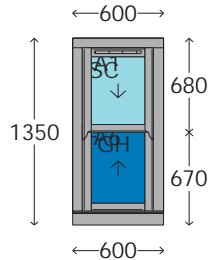

Glass:

A1 4/20/4SC Soft Clear Low Iron : White WarmE (U) Argon Gas Filled

A6 4/20/4STC Soft Tough Clear Low Iron : White WarmE Argon Gas Filled

Comments:

Quote Number 41147

Frame Quantity 17

Frame No: 3

System	Ultimate Rose Mk3 VS	Run-Through Sash Horn
Finish:	White Foil	Gasket: Co-Extruded Gasket White
Corner Finish:	Fully Mechanical	Brushpile: White
Cill:	50mm Deep Flush - Even Split Ultimate Pole Eye x2 - Chrome Ultimate Sash Lifts - Chrome	Extras: Deep Bottom Rail Yale 2500 Vent Sash Lifts Drilled Pole Eyes Not Drilled No Fire Escape Requested
Locks:	Globe Lock - Chrome	
Limit Stops:	Shark Fin Stops Chrome	
Stop Height:	Restricted 100mm	
Staff Bead:	Yes - Fitted	

Overall size: 600mm x 1350mm

Split from Top: 680mm

Restrictor: Shark Fin Stops - Chrome
Tilt Restrictor Bot Sash 250mm
Tilt Restrictor Top Sash 250mm

Qty: 4

Window: Window 3

Location: lounge 1/ 2/ bed2 bed 2 bays

Frame Quantity 17

Frame No: 4

Overall size: 800mm x 900mm
Split from Top: 455mm

System	Ultimate Rose Mk3 VS	Run-Through Sash Horn
Finish:	White Foil	Gasket: Co-Extruded Gasket White
Corner Finish:	Fully Mechanical	Brushpile: White
Cill:	50mm Deep Flush - Even Split Ultimate Pole Eye x2 - Chrome Ultimate Sash Lifts - Chrome	Extras: Deep Bottom Rail Yale 4000 Vent Sash Lifts Drilled Pole Eyes Not Drilled No Fire Escape Requested
Locks:	Globe Lock - Chrome	
Limit Stops:	Shark Fin Stops Chrome	
Stop Height:	Restricted 100mm	
Staff Bead:	Yes - Fitted	