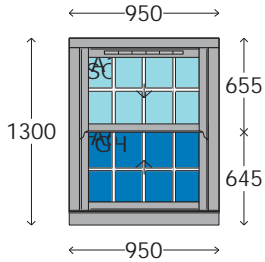

Frame Quantity 17

Frame No: 6

Overall size: 950mm x 1200mm
Split from Top: 605mm

System	Ultimate Rose Mk3 VS	Run-Through Sash Horn
Finish:	White Foil	Gasket: Co-Extruded Gasket White
Corner Finish:	Fully Mechanical	Brushpile: White
Cill:	50mm Deep Flush - Even Split Ultimate Pole Eye x2 - Chrome Ultimate Sash Lifts - Chrome	Extras: Deep Bottom Rail Yale 5000 Vent Sash Lifts Drilled Pole Eyes Not Drilled No Fire Escape Requested
Locks:	Globe Lock - Chrome	
Limit Stops:	Shark Fin Stops Chrome	
Stop Height:	Restricted 100mm	
Staff Bead:	Yes - Fitted	

Qty: 1

Window: Window 6

Restrictor: Shark Fin Stops - Chrome
Tilt Restrictor Bot Sash 250mm
Tilt Restrictor Top Sash 250mm

Location: bathroom

Glass Sizes:
A1 780 x 487
A6 781 x 476

Glass:

A1 4/20/4SO Soft Obscure Low Iron : White WarmE (U) Satin Ulti Bar Grid x8 Argon Gas Filled
A6 4/20/4STO Soft Tough Obscure Low Iron : White WarmE Satin Ulti Bar Grid x8 Argon Gas Filled

Comments:

Quote Number 41147

Frame Quantity 17

Frame No: 7

Overall size: 950mm x 1300mm
Split from Top: 655mm

System	Ultimate Rose Mk3 VS	Run-Through Sash Horn
Finish:	White Foil	Gasket: Co-Extruded Gasket White
Corner Finish:	Fully Mechanical	Brushpile: White
Cill:	50mm Deep Flush - Even Split Ultimate Pole Eye x2 - Chrome Ultimate Sash Lifts - Chrome	Extras: Deep Bottom Rail Yale 5000 Vent Sash Lifts Drilled Pole Eyes Not Drilled No Fire Escape Requested
Locks:	Globe Lock - Chrome	
Limit Stops:	Shark Fin Stops Chrome	
Stop Height:	Restricted 100mm	
Staff Bead:	Yes - Fitted	