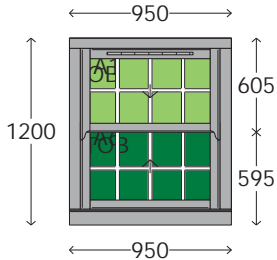

Overall size: 850mm x 1300mm
Split from Top: 655mm

Restrictor: Shark Fin Stops - Chrome
Tilt Restrictor Bot Sash 250mm
Tilt Restrictor Top Sash 250mm

Qty: 1

Window: Window 5

Location: landing

Glass Sizes:
A1 680 x 537
A6 681 x 526

Frame Quantity 17

Frame No: 6

Overall size: 950mm x 1200mm
Split from Top: 605mm

System	Ultimate Rose Mk3 VS	Run-Through Sash Horn
Finish:	White Foil	Gasket: Co-Extruded Gasket White
Corner Finish:	Fully Mechanical	Brushpile: White
Cill:	50mm Deep Flush - Even Split Ultimate Pole Eye x2 - Chrome Ultimate Sash Lifts - Chrome	Extras: Deep Bottom Rail Yale 5000 Vent Sash Lifts Drilled Pole Eyes Not Drilled No Fire Escape Requested
Locks:	Globe Lock - Chrome	
Limit Stops:	Shark Fin Stops Chrome	
Stop Height:	Restricted 100mm	
Staff Bead:	Yes - Fitted	