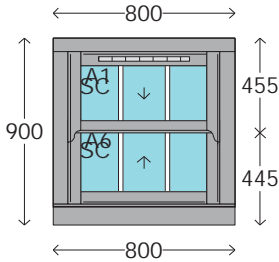

Overall size: 600mm x 1350mm

Split from Top: 680mm

Restrictor: Shark Fin Stops - Chrome
Tilt Restrictor Bot Sash 250mm
Tilt Restrictor Top Sash 250mm

Qty: 4

Window: Window 3

Location: lounge 1/ 2/ bed2 bed 2 bays

Glass Sizes:
A1 430 x 562
A6 431 x 551

Glass:
A1 4/20/4SC Soft Clear Low Iron : White WarmE (U) Argon Gas Filled
A6 4/20/4STC Soft Tough Clear Low Iron : White WarmE Argon Gas Filled

Comments:

Quote Number 41147

Frame Quantity 17

Frame No: 4

Overall size: 800mm x 900mm
Split from Top: 455mm

System	Ultimate Rose Mk3 VS	Run-Through Sash Horn
Finish:	White Foil	Gasket: Co-Extruded Gasket White
Corner Finish:	Fully Mechanical	Brushpile: White
Cill:	50mm Deep Flush - Even Split Ultimate Pole Eye x2 - Chrome Ultimate Sash Lifts - Chrome	Extras: Deep Bottom Rail Yale 4000 Vent Sash Lifts Drilled Pole Eyes Not Drilled No Fire Escape Requested
Locks:	Globe Lock - Chrome	
Limit Stops:	Shark Fin Stops Chrome	
Stop Height:	Restricted 100mm	
Staff Bead:	Yes - Fitted	