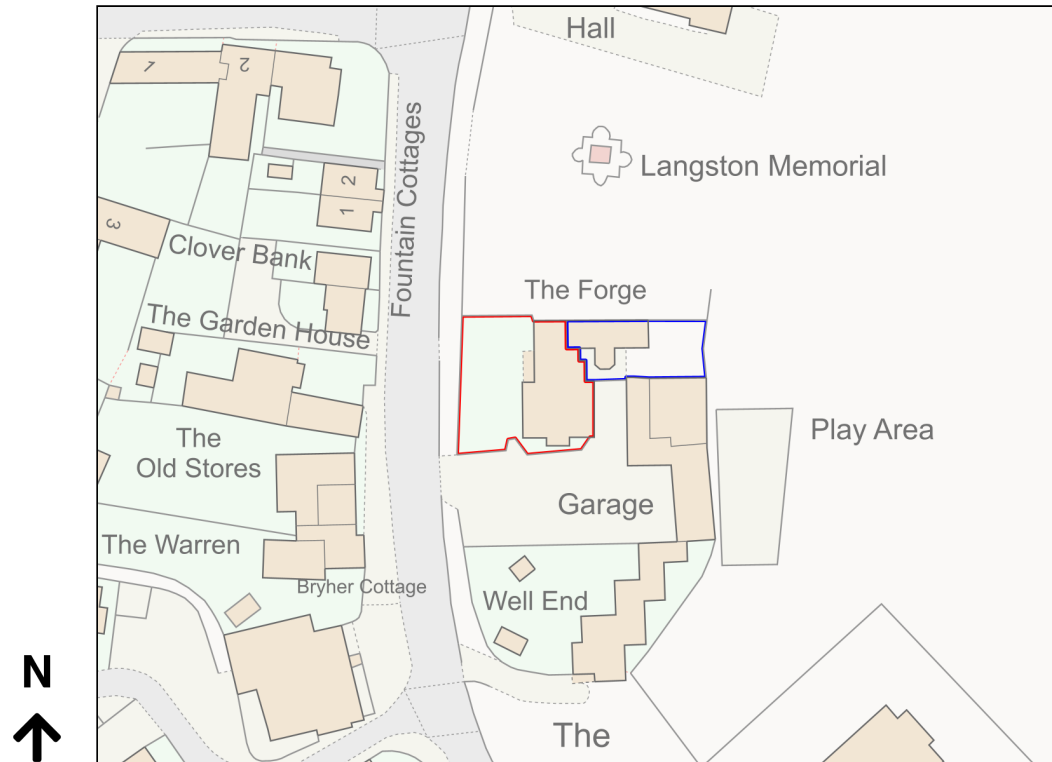

# Location Plan

Site Address: **Bed And Breakfast, The Forge, Church Road, Churchill, OX7 6NJ**

Date Produced: **04-Mar-2024**

Scale: **1:1250 @A4**

Planning Portal Reference: **PP-12815226v1**