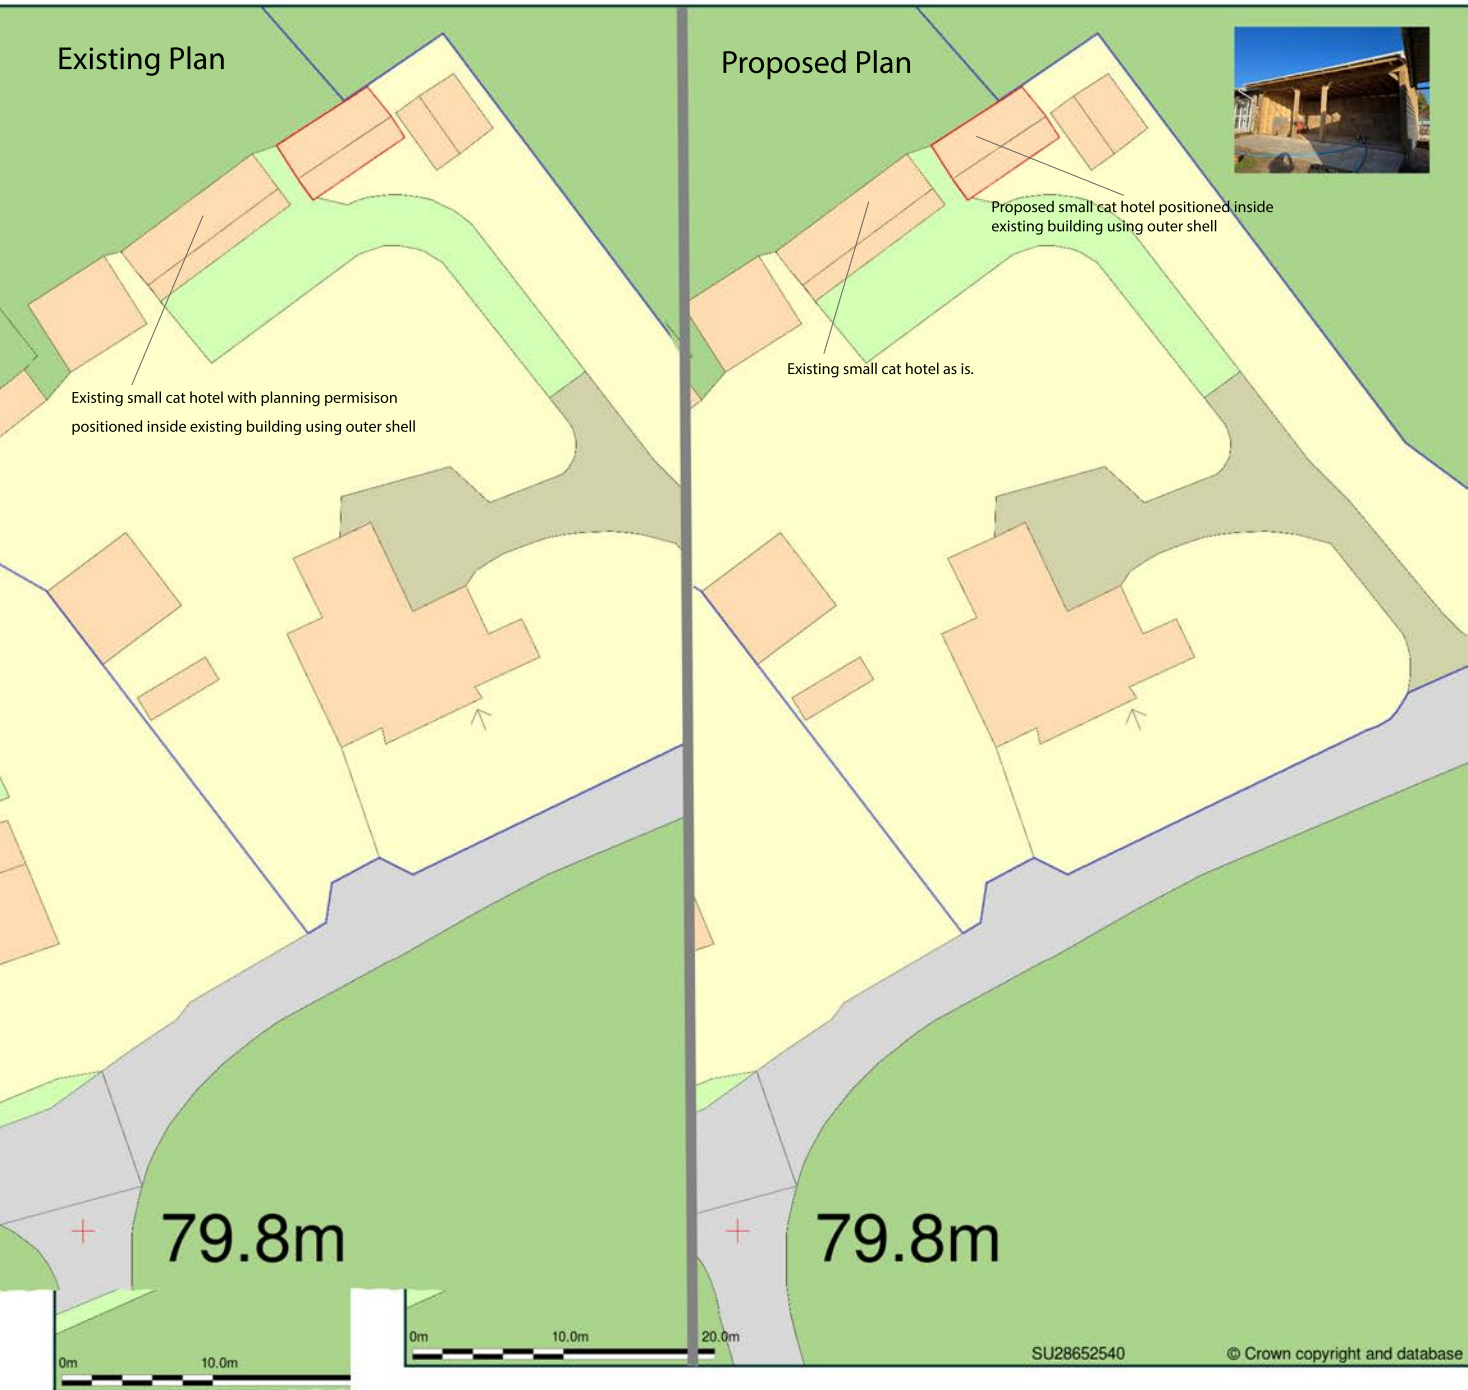

New Barn Farm House, Pains Hill, Lockerley, Hampshire, SO51 0JE

06.19, 125363.14 428696.19, 125453.14 (at a scale of 1:500), OSGridRef: SU28652540. The representation of a road, track or path is no evidence of a right of way. The representation of a boundary is no evidence of a property boundary.

Ordnance Survey National Geographic Database and incorporating surveyed revision available at this date. Reproduction in whole or part is prohibited without the permission of Ordnance Survey. Crown copyright 2019. Supplied by www.buyaplan.co.uk a licensed Ordnance Survey partner (100053143). Unique plan reference: #00441440-64ED3F