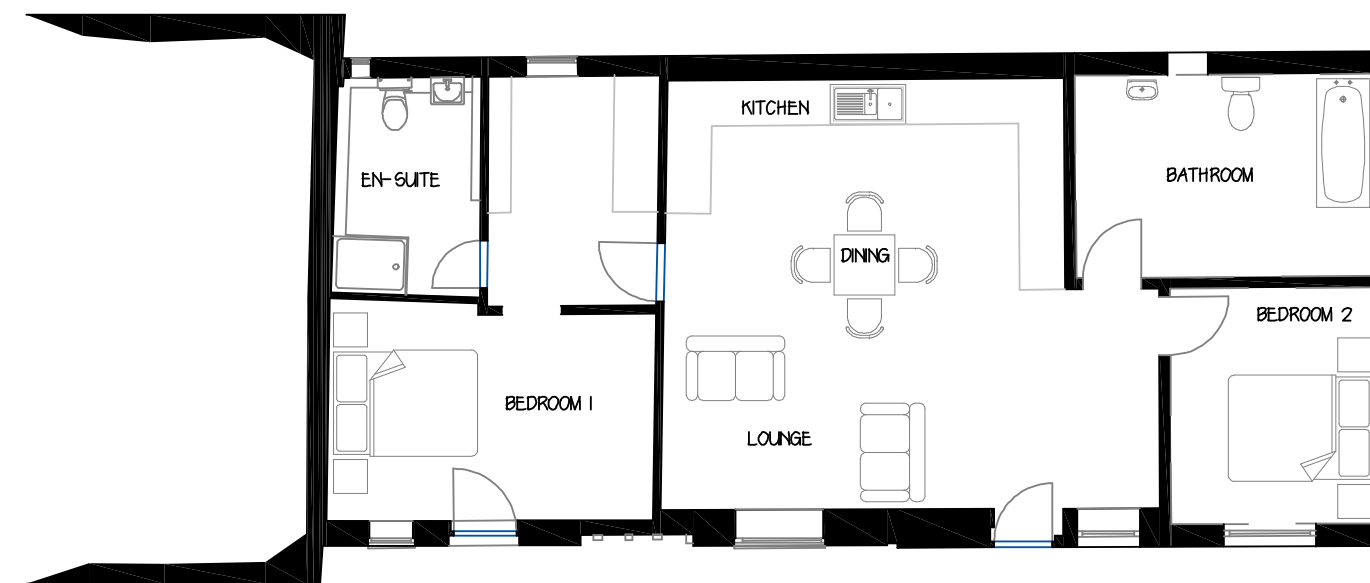

Plot 1 Rear Elevation

Plot 1 Flank Elevation

Plot 1 Proposed Ground Floor

Plot 1 Front Elevation

1:100 PROPOSED UNITS 1

1:100 PROPOSED UNITS 1-FIELDGATE NURSERIES, MELDRETH

THE PLANNING CONSULTANCY LTD		
The Studio, 2 Bradbury Farm Barns Hare Street, Buntingford, Hertfordshire, SG9 0DX		
Project Name: FGN	Project No: 345	
Drawing Title: Unit 1 Conversion of Existing Unit	Drawn by: CJH	
Scale: 1:100, A2 Paper	Date Drawn: 21.09.2023	DRG NO: 102
<small>Dimensions are in millimeters unless otherwise stated. Do not scale from this drawing. If in doubt, ask.</small>		