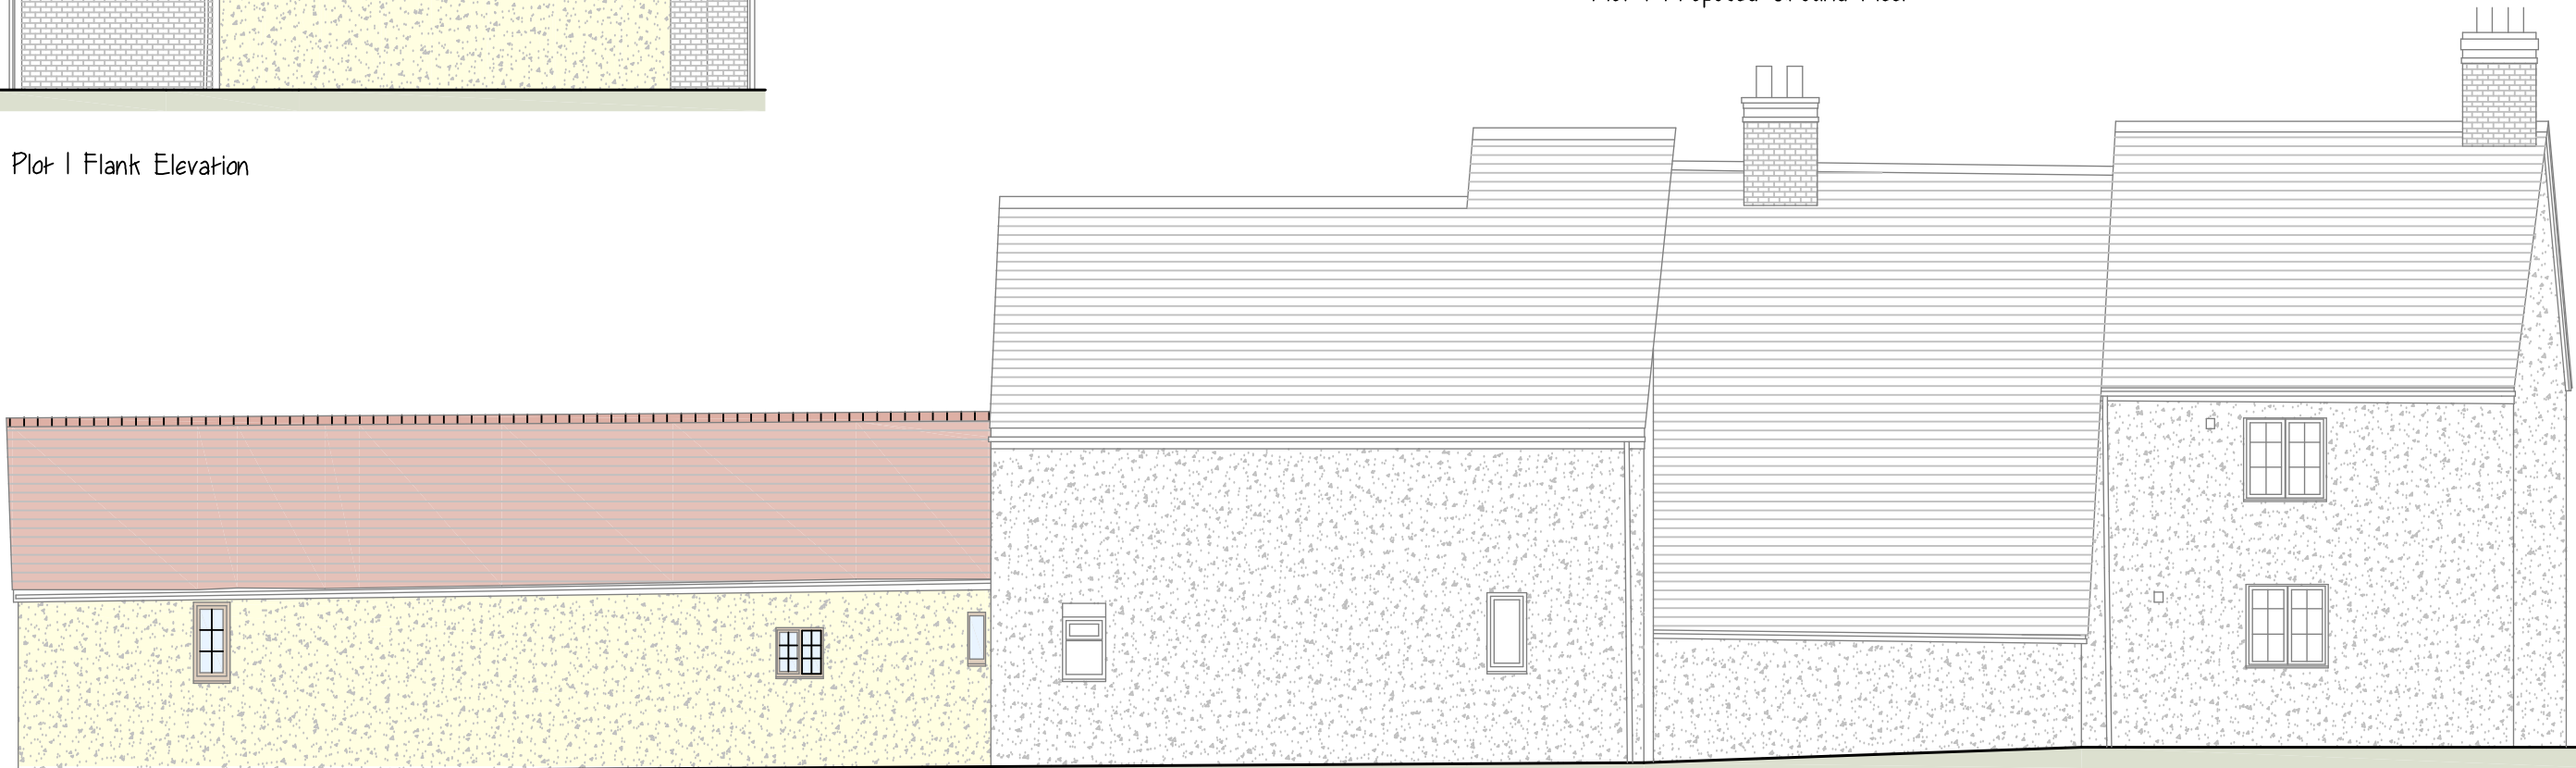

Plot 1 Rear Elevation

Plot 1 Flank Elevation

Plot 1 Proposed Ground Floor

Plot 1 Front Elevation

1:100 PROPOSED UNITS 1

1:100 PROPOSED UNITS 1-FIELDGATE NURSERIES, MELDRETH

THE PLANNING CONSULTANCY LTD		
The Studio, 2 Bradbury Farm Barns Hare Street, Buntingford, Hertfordshire, SG9 0DX		
Project Name: FGN	Project No: 345	
Drawing Title: Unit 1 Conversion of Existing Unit	Drawn by: CJH	
Scale: 1:100, A2 Paper	Date Drawn: 21.09.2023	DRG NO: 102
<small>Dimensions are in millimeters unless otherwise stated. Do not scale from this drawing. If in doubt, ask.</small>		