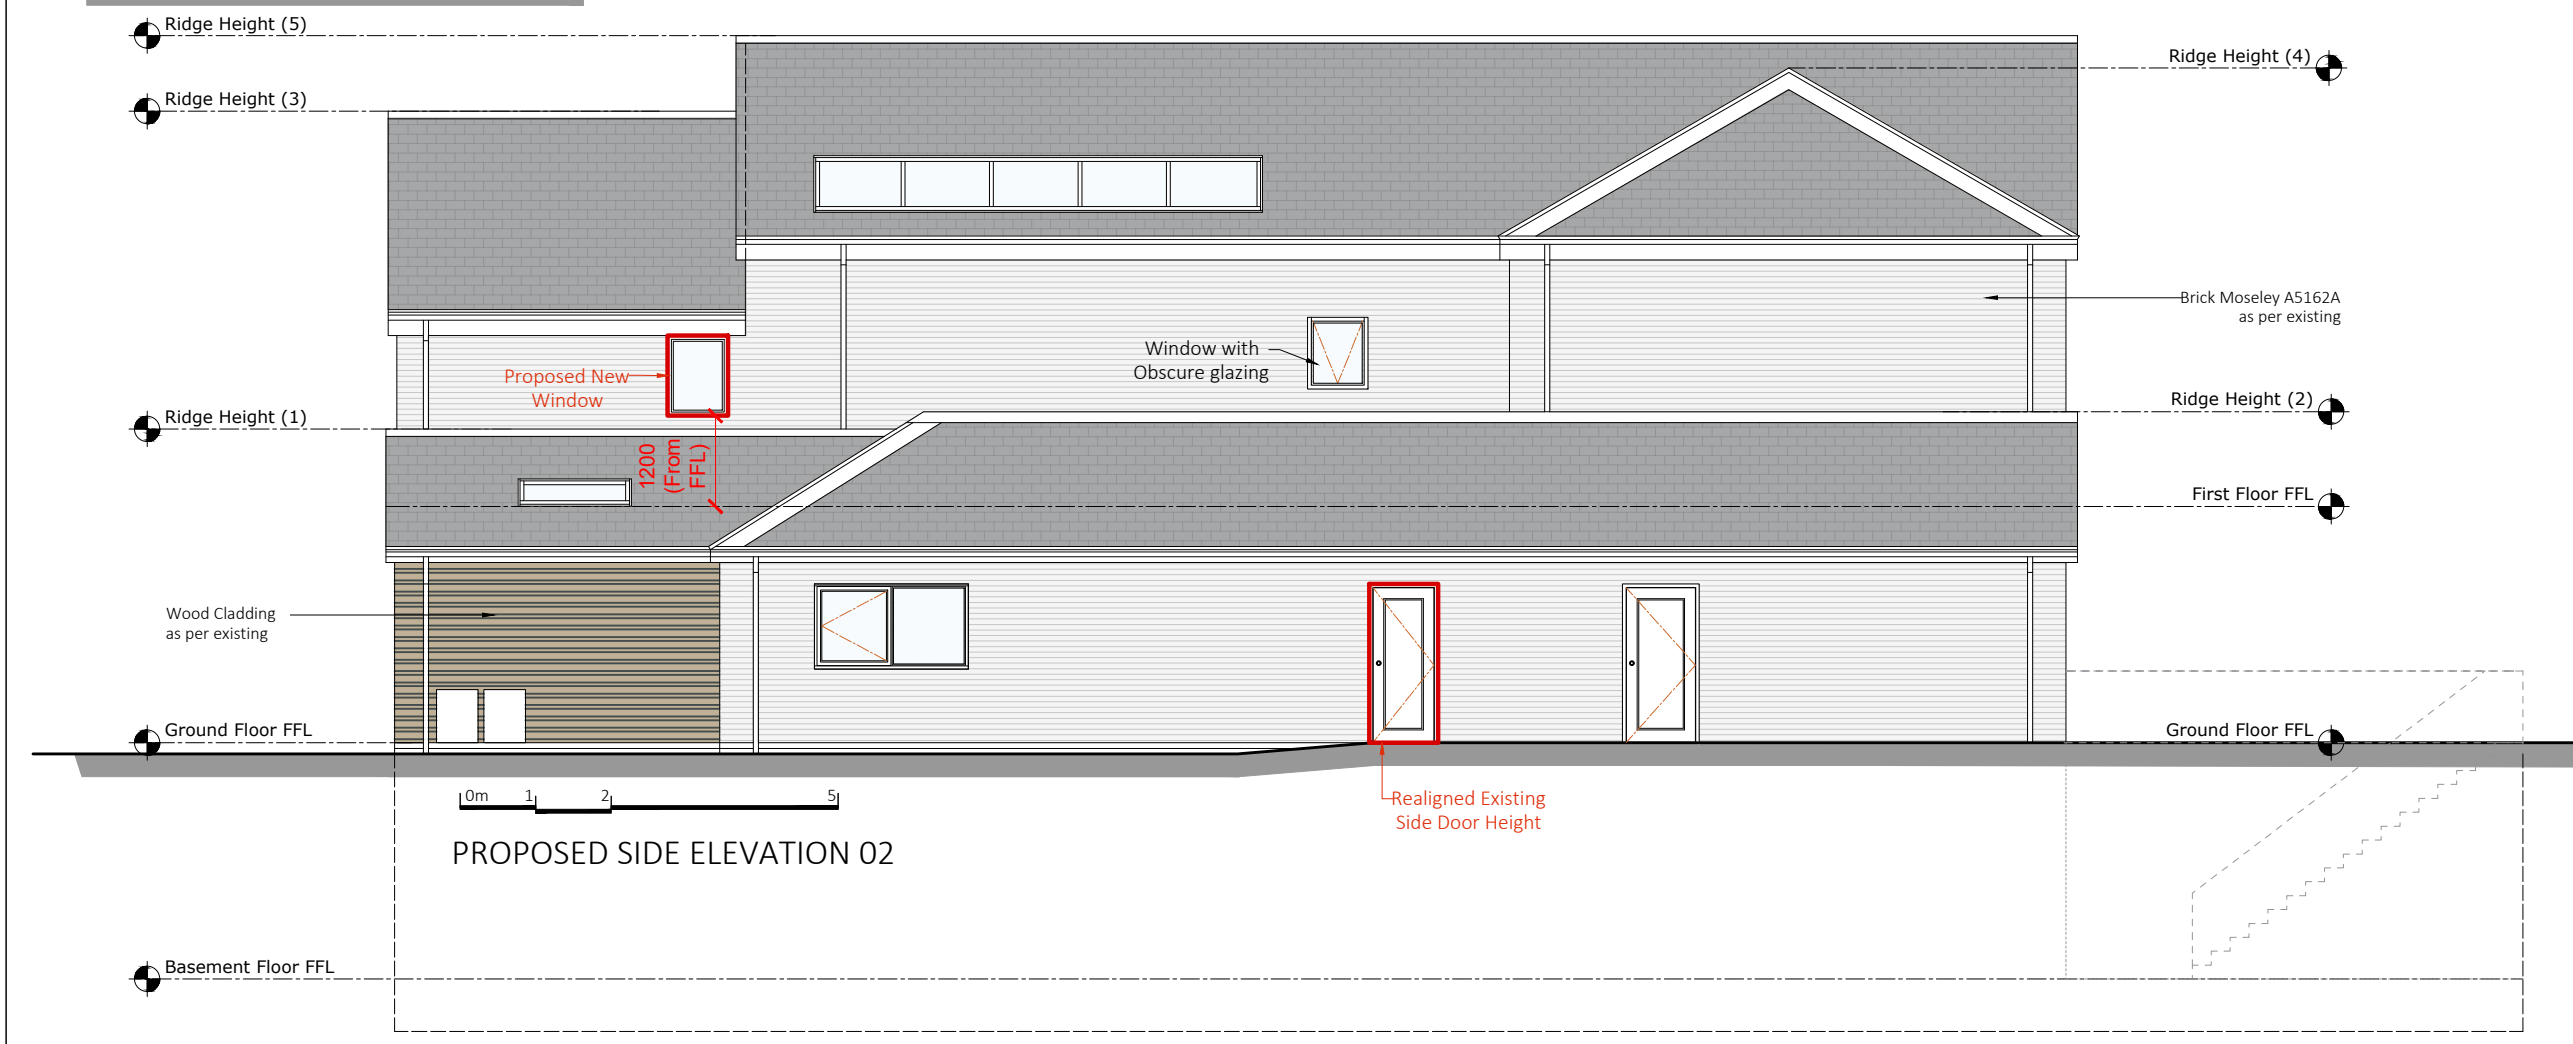

IF IN DOUBT - ASK

Status  
**PLANNING**

REV	NOTES	DATE
A1	First issue	04-04-24

Black Elephant  
Architecture Design Studio  
Email: hp@be-architecture.co.uk  
Phone: 02083680147 Mobile: 07788450143

PROJECT TITLE Newton Road, Rushden, NN10 0SY	SCALE @ A3 1:100
DRAWING TITLE Proposed Side Elevations	DRAWN BY YB
DWG NO. 21105-PE-08	CHECKED BY HP