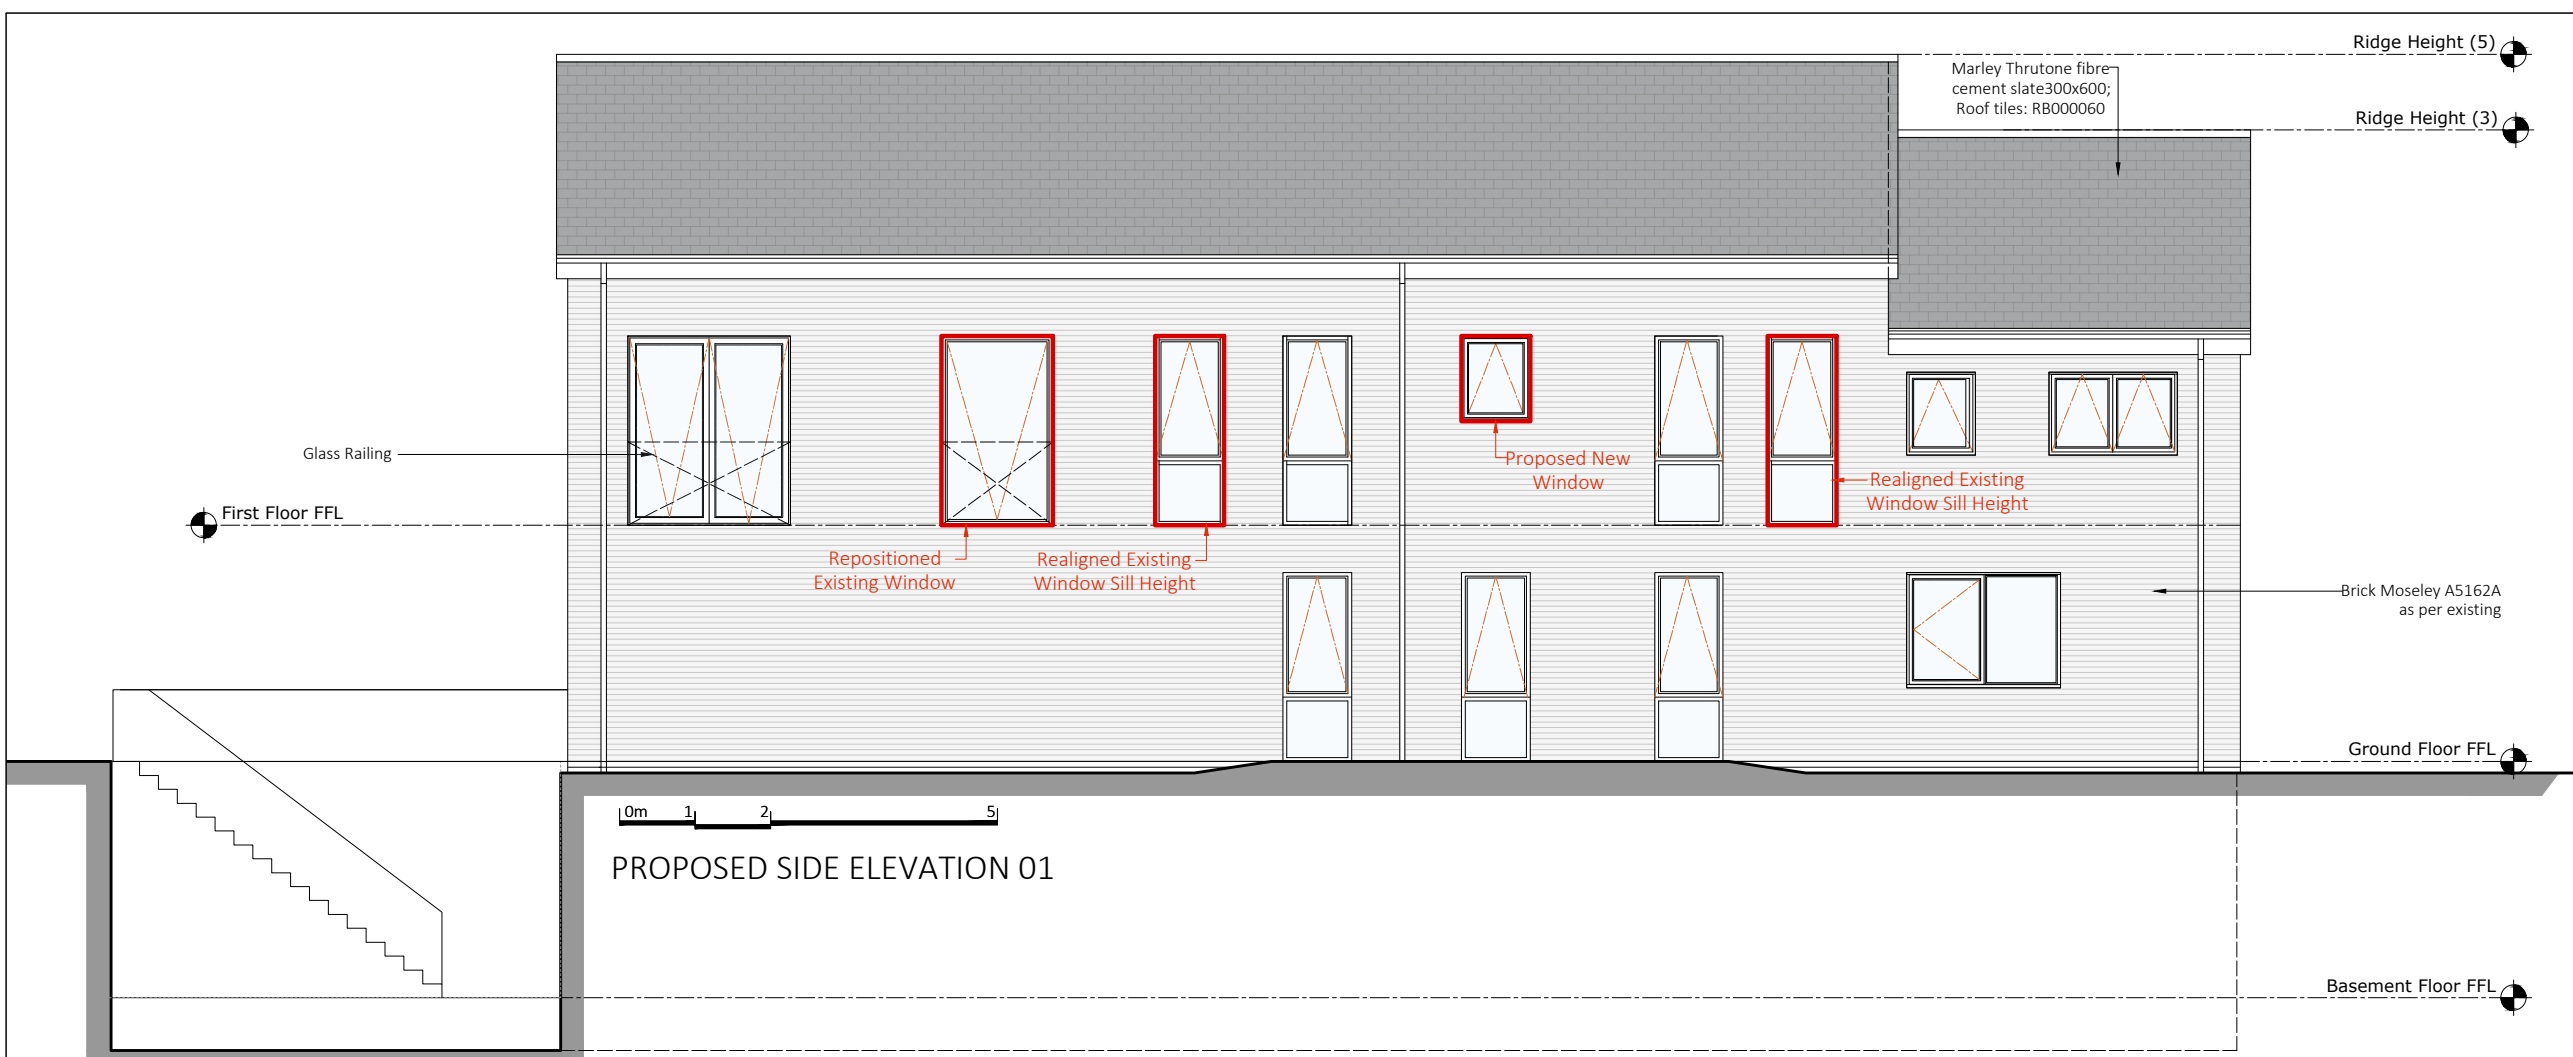

IF IN DOUBT - ASK

Status  
**PLANNING**

REV	NOTES	DATE
A1	First issue	04-04-24

Black Elephant  
Architecture Design Studio  
Email: hp@be-architecture.co.uk  
Phone: 02083680147 Mobile: 07788450143

PROJECT TITLE Newton Road, Rushden, NN10 0SY	SCALE @ A3 1:100
DRAWING TITLE Proposed Side Elevations	DRAWN BY YB
DWG NO. 21105-PE-08	CHECKED BY HP