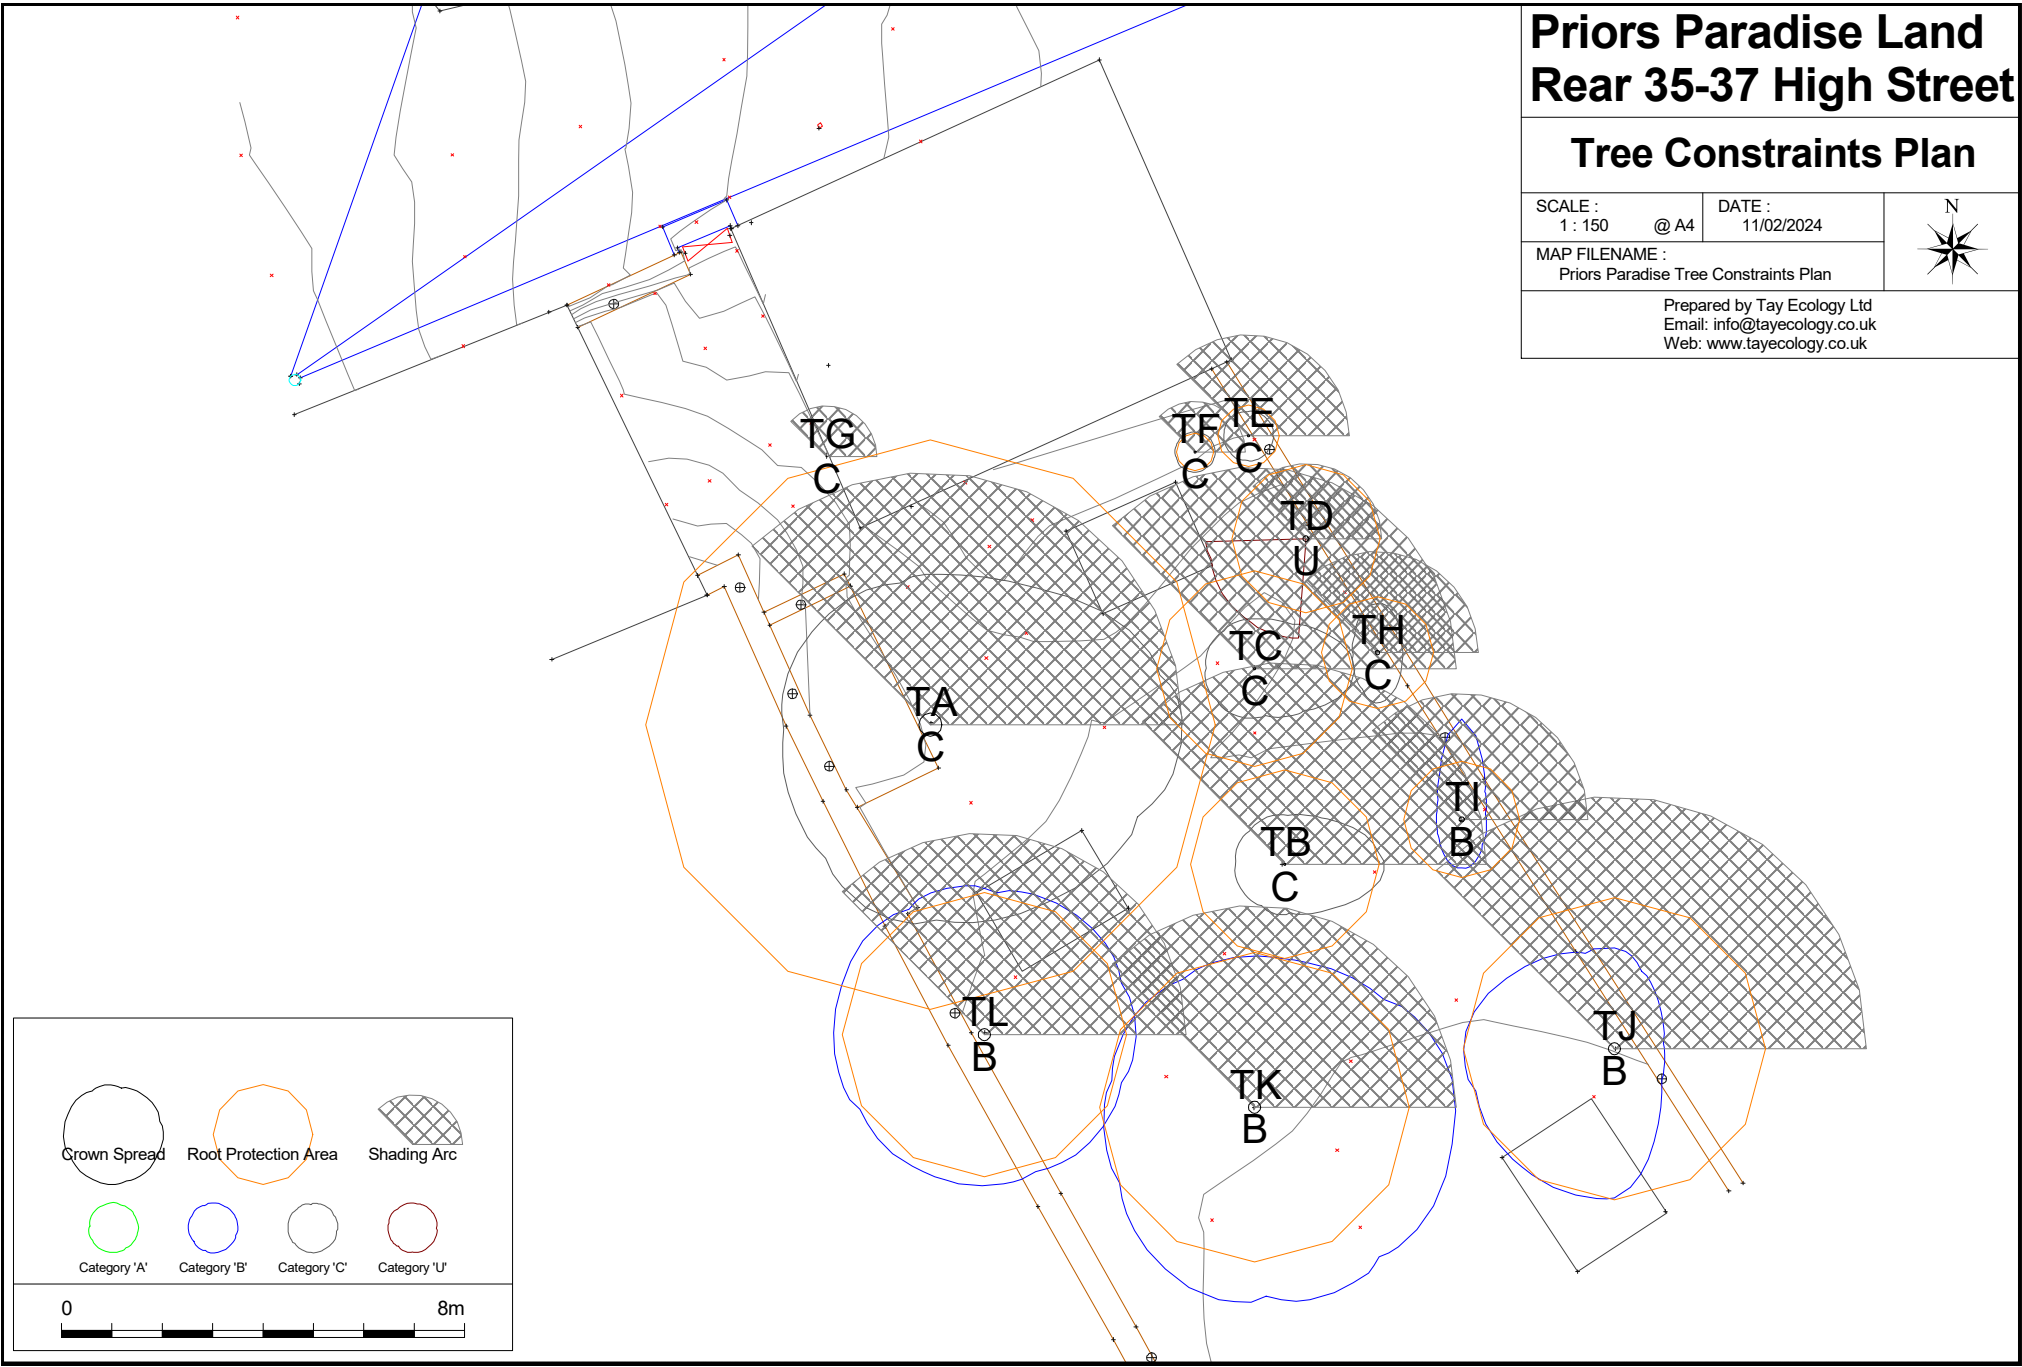

Priors Paradise Land Rear 35-37 High Street

Tree Constraints Plan

SCALE :
1 : 150 @ A4

DATE :
11/02/2024

MAP FILENAME :
Priors Paradise Tree Constraints Plan

Prepared by Tay Ecology Ltd
Email: info@tayecology.co.uk
Web: www.tayecology.co.uk

Crown Spread	Root Protection Area	Shading Arc	
Category 'A'	Category 'B'	Category 'C'	Category 'U'

0 8m