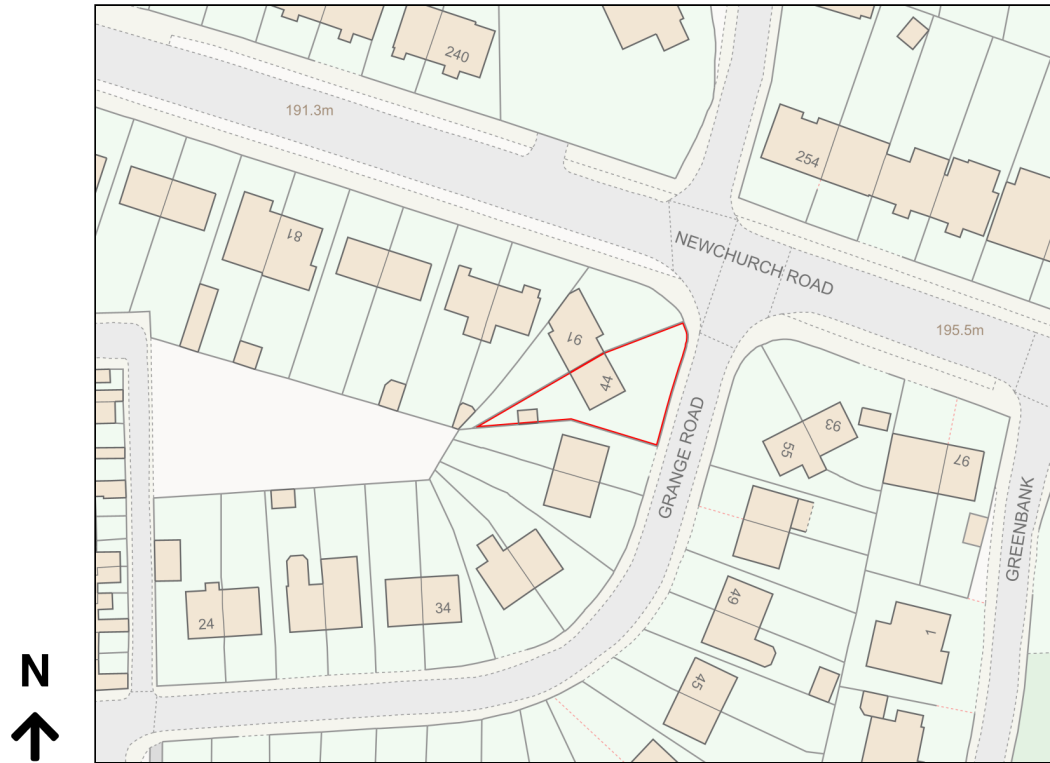

Location Plan

Site Address: 44, Grange Road, Rawtenstall, Rossendale, BB4 7RU

Date Produced: 15-Mar-2024

Scale: 1:1250 @A4

Planning Portal Reference: PP-12894522v1