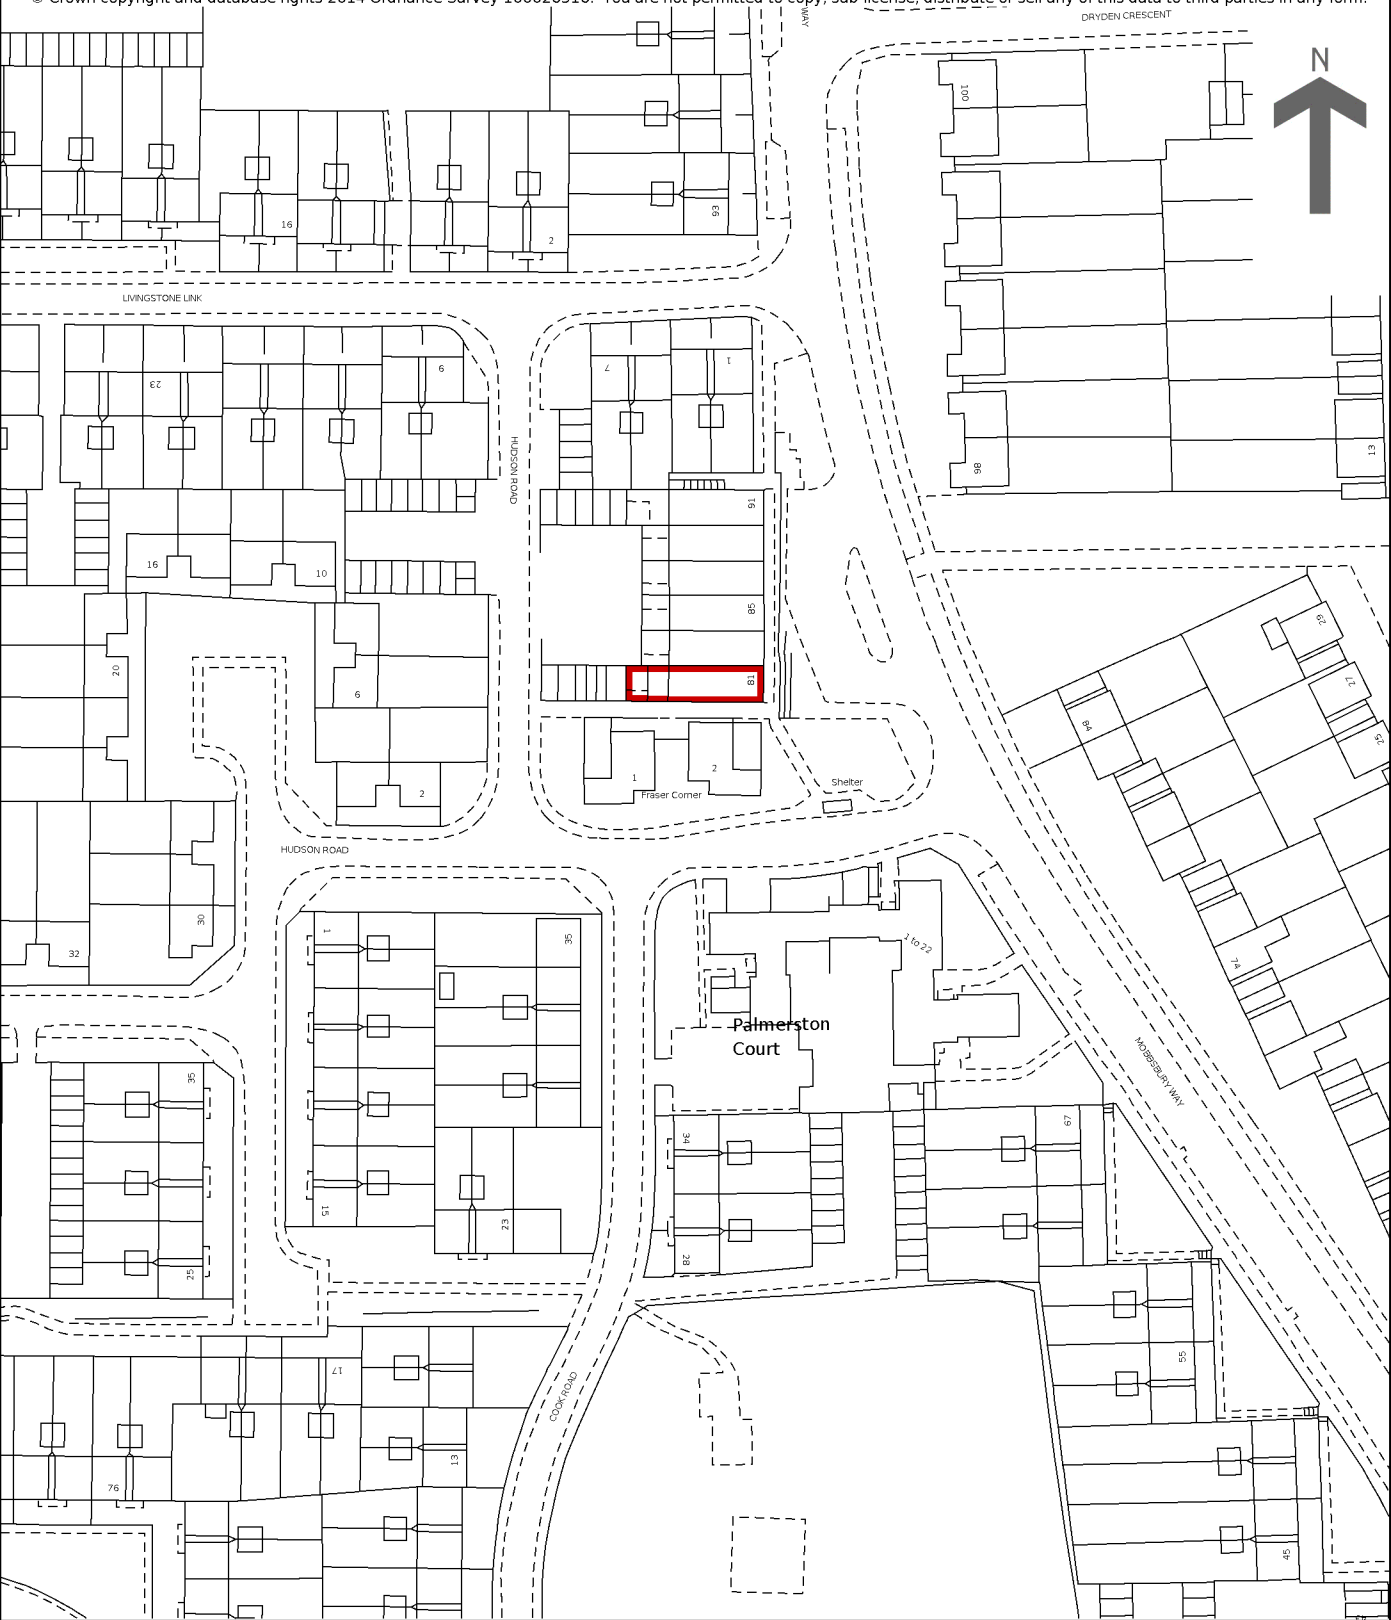

HM Land Registry Current title plan

Title number **HD535246**
Ordnance Survey map reference **TL2525SE**
Scale **1:1250**
Administrative area **Hertfordshire :**
Stevenage

© Crown copyright and database rights 2014 Ordnance Survey 100026316. You are not permitted to copy, sub-license, distribute or sell any of this data to third parties in any form.

This is a copy of the title plan on 4 APR 2024 at 11:58:36. This copy does not take account of any application made after that time even if still pending in HM Land Registry when this copy was issued.

HM Land Registry endeavours to maintain high quality and scale accuracy of title plan images. The quality and accuracy of any print will depend on your printer, your computer and its print settings. This title plan shows the general position, not the exact line, of the boundaries. It may be subject to distortions in scale. Measurements scaled from this plan may not match measurements between the same points on the ground.