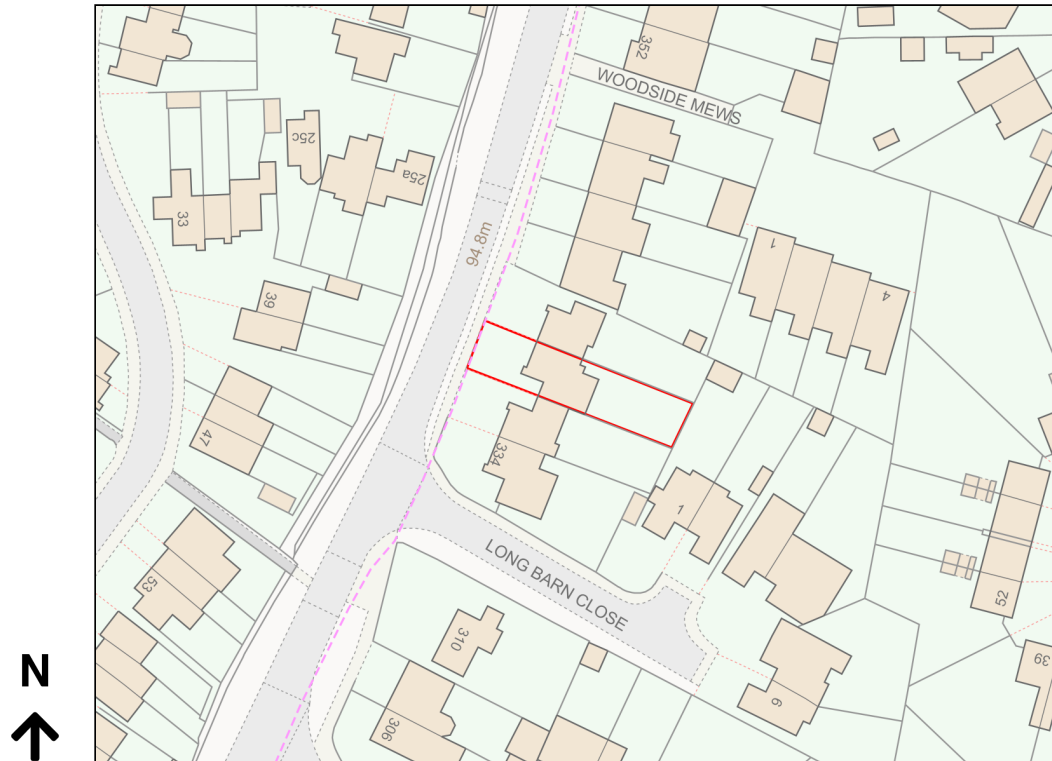

Location Plan

Site Address: 338, High Road, Watford, WD25 7EQ

Date Produced: 02-Apr-2024

Scale: 1:1250 @A4

Planning Portal Reference: PP-12945296v1