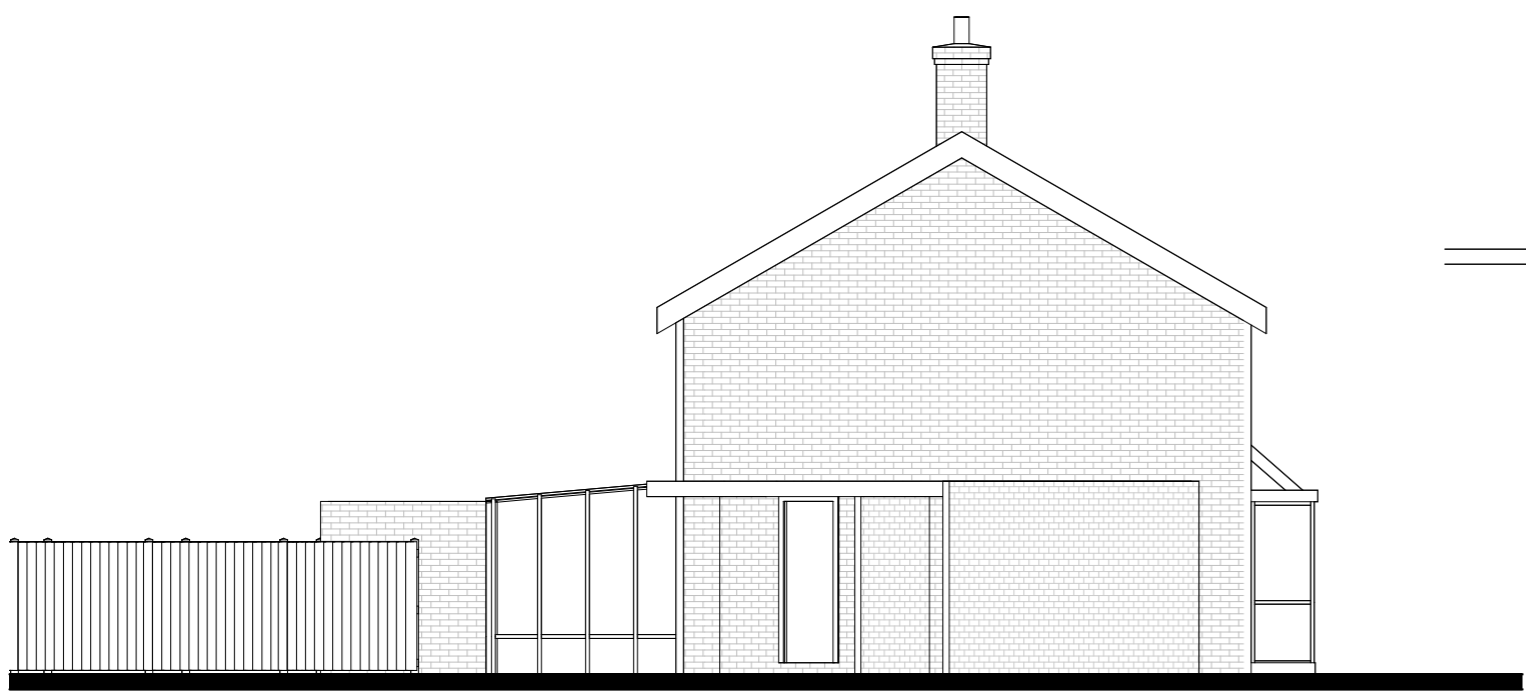

1 Back Elevation
1 : 100

2 Front Elevation
1 : 100

3 West Elevation
1 : 100

N Ibrahim Architectural Designs
117 Nelson Road
London E4 9AS
Tel: 07786033646
Email: nabil1@me.com
Web: nibrahim.co.uk

PROJECT

13 Butterwick
Watford WD25 9SD

SHEET

Existing Elevations

Drawing number	562A104	Revision	
Scale	1 : 100	@A3	
Date	March 2024		

Notes