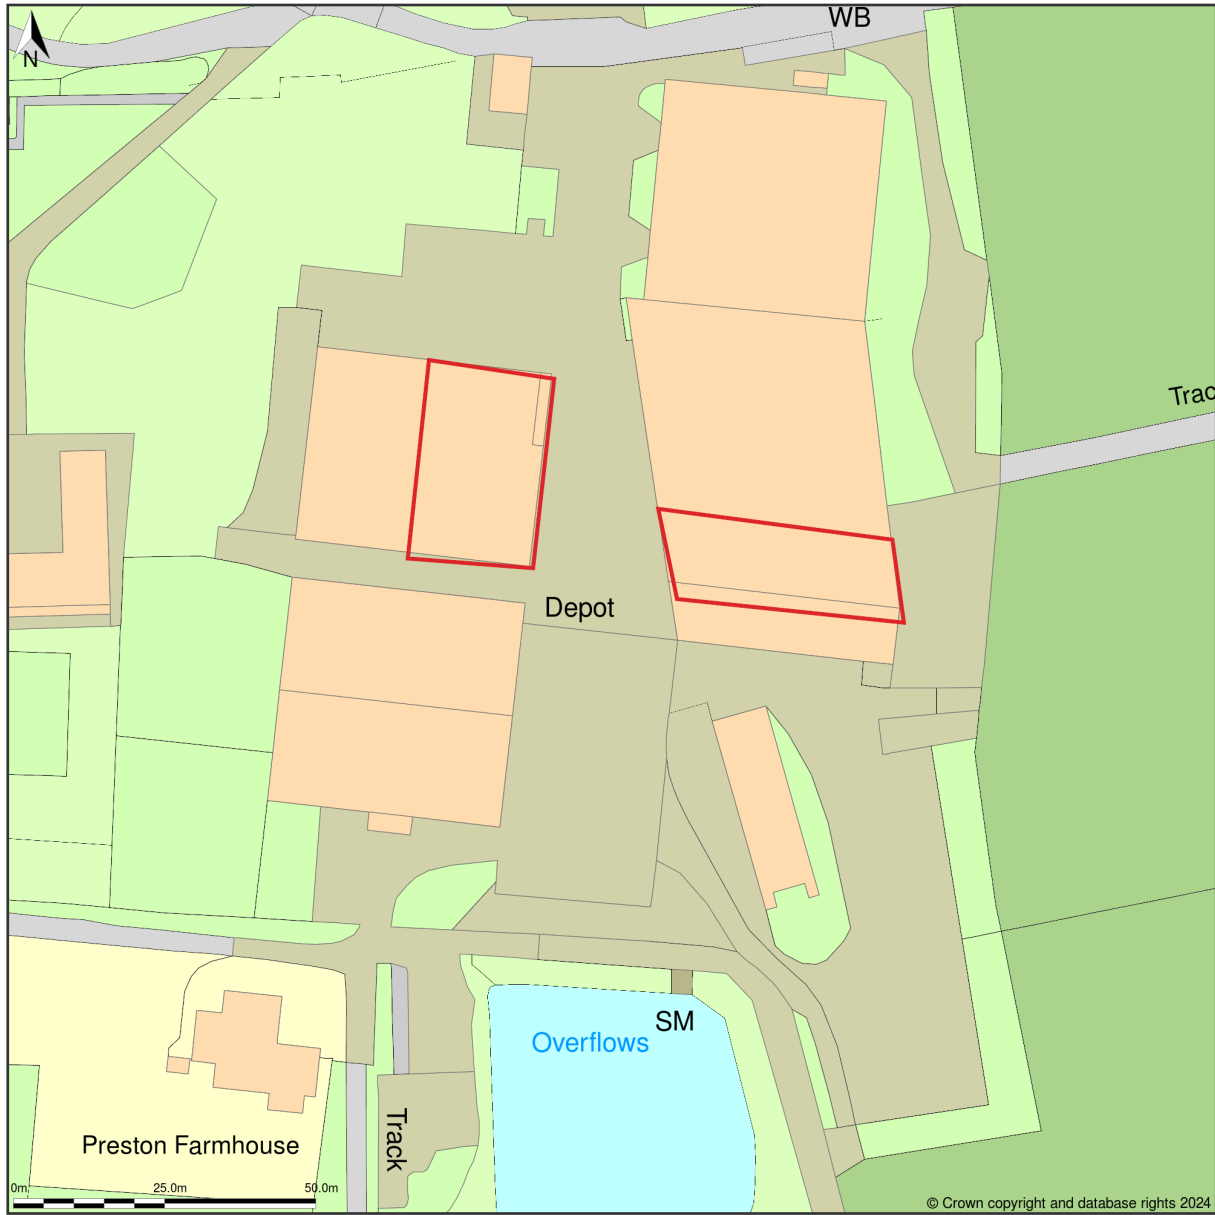

Preston Farm, Preston Road, Linlithgow, West Lothian, EH49 6QW

Location Plan shows area bounded by: 299605.08, 675713.67 299805.08, 675913.67 (at a scale of 1:1250), OSGridRef: NS99707581. The representation of a road, track or path is no evidence of a right of way. The representation of features as lines is no evidence of a property boundary.

Produced on 1st Mar 2024 from the Ordnance Survey National Geographic Database and incorporating surveyed revision available at this date. Reproduction in whole or part is prohibited without the prior permission of Ordnance Survey. © Crown copyright 2024. Supplied by www.buyaplan.co.uk a licensed Ordnance Survey partner (100053143). Unique plan reference: #00883095-49BFEF.