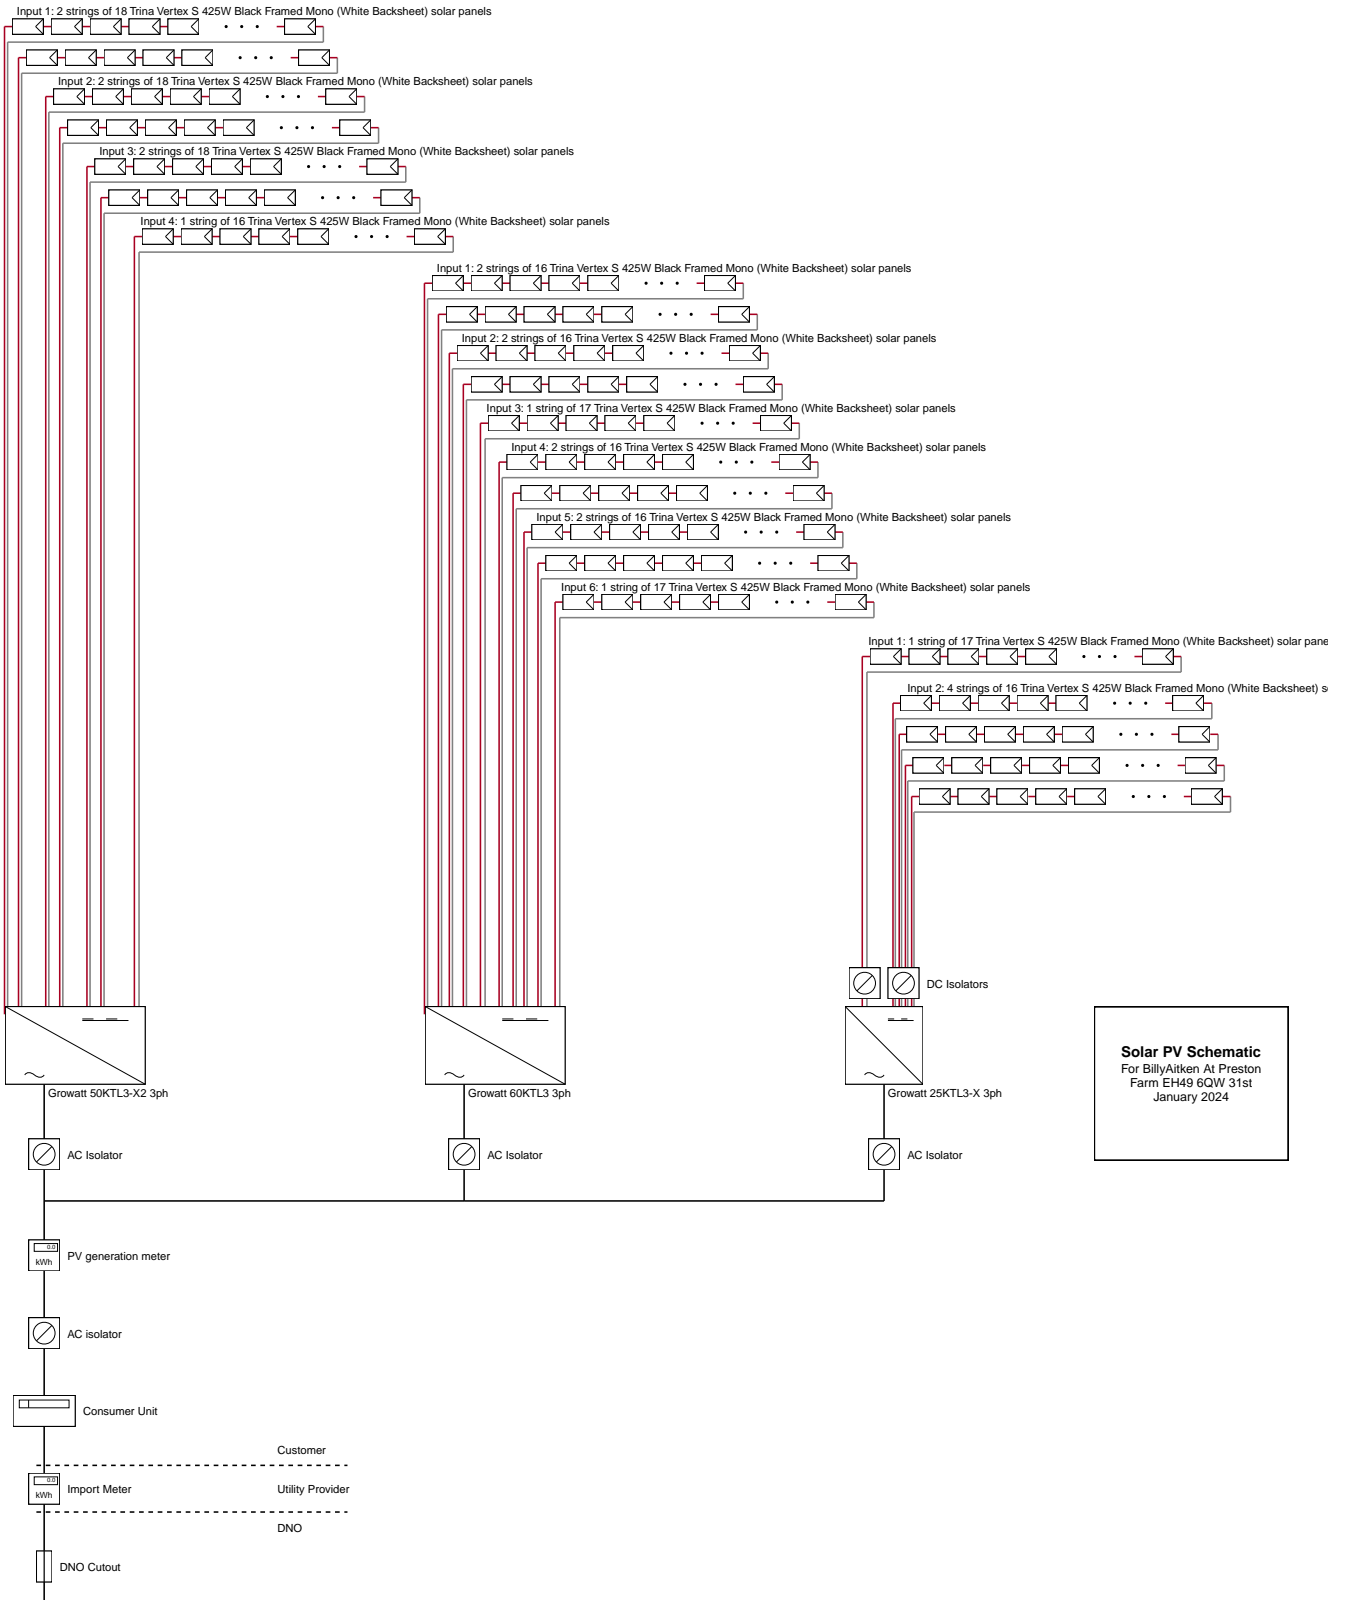

Schematic diagram

Solar PV Schematic
For BillyAitken At Preston
Farm EH49 6QW 31st
January 2024