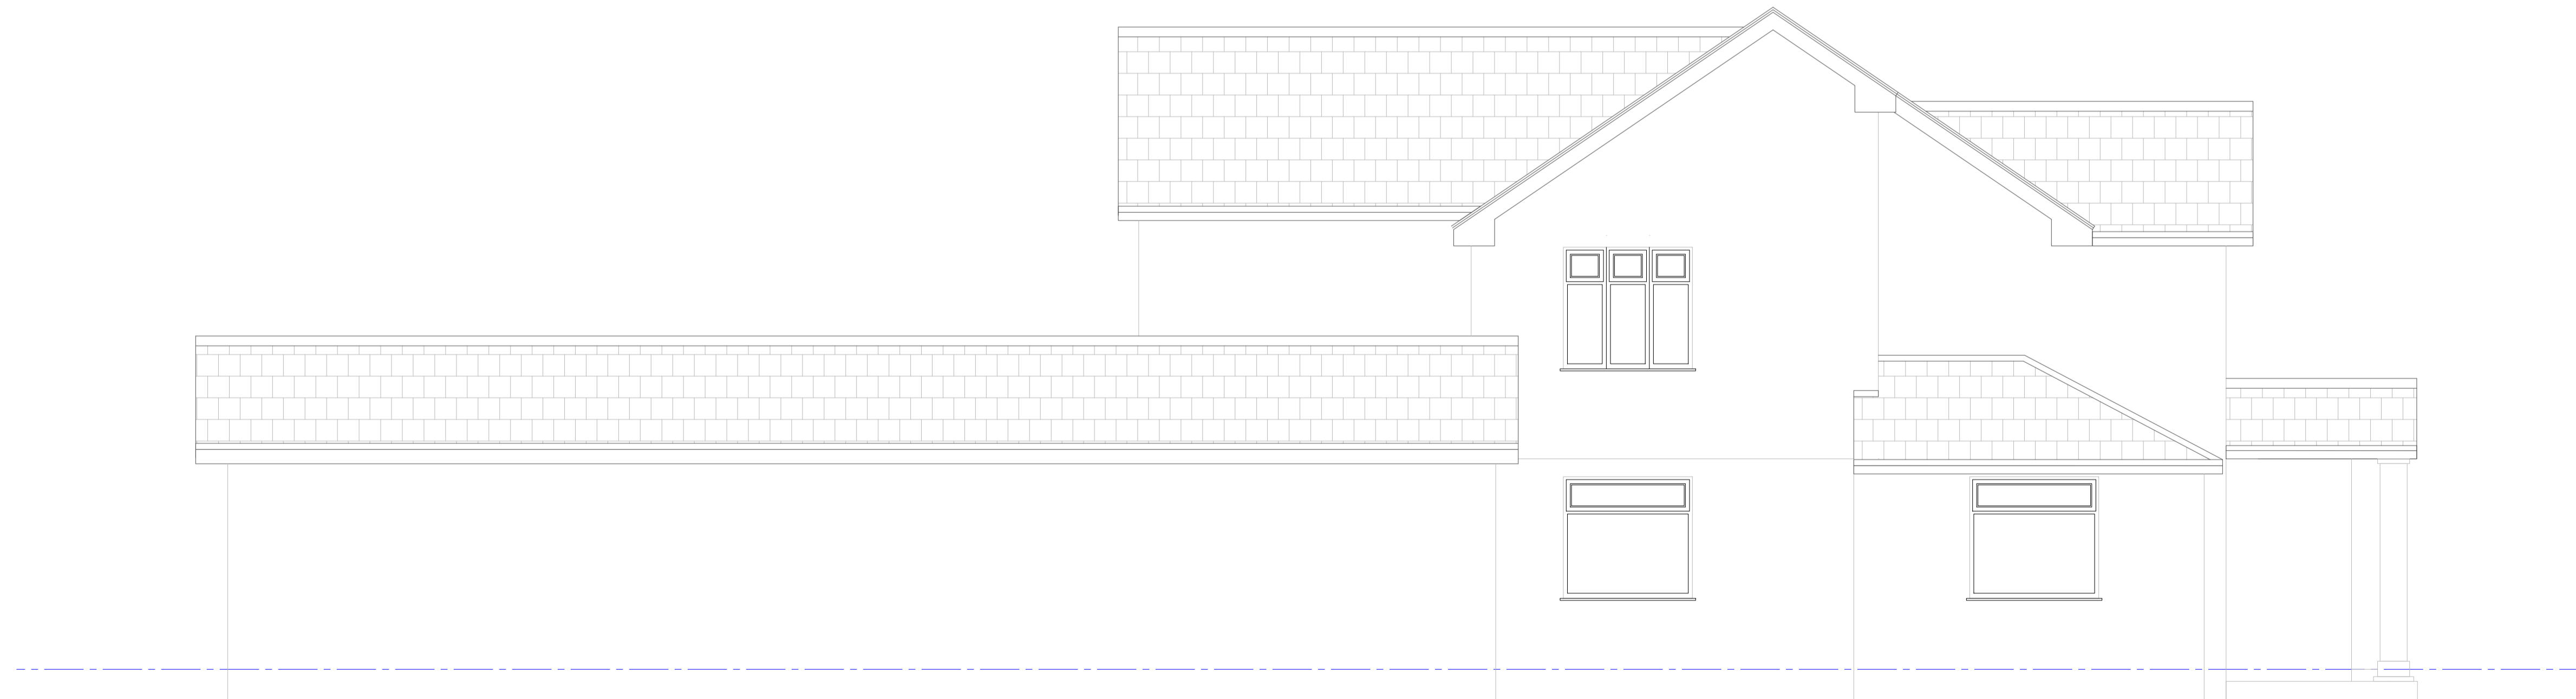

EXISTING REAR ELEVATION

EXISTING SIDE ELEVATION

REV.	DESCRIPTION	BY	DATE

Arch Designs
Don't just dream it, let us design it!
 ARCH DESIGNS www.archdesigns.co.uk

CLIENT: **MR LEE PLATT**
 271 MIDGELAND ROAD,
 BLACKPOOL,
 FY5 4JA

ARCHITECT: **MR REUBEN RAMELIZE**
 ARCH DESIGNS
 118 DUDLEY ROAD
 MANCHESTER

DRAWN: **REUBEN** CHECKED: **checked** DATE: **JUNE 2023** REVISION: **--**

PROJECT NAME: **SIDE EXTENSIONS ,HOUSE AND LOFT CONVERSION AND GENERAL SITE DEVELOPMENT.**

DRAWING TITLE: **EXISTING REAR AND SIDE ELEVATIONS**

SCALE: **1:50** SHEET SIZE: **A1** SHEET NO.: **03**

PROJECT NO.: **2023/00** STATUS: **PLANNING**

DRAWING NO.: **A1/03**