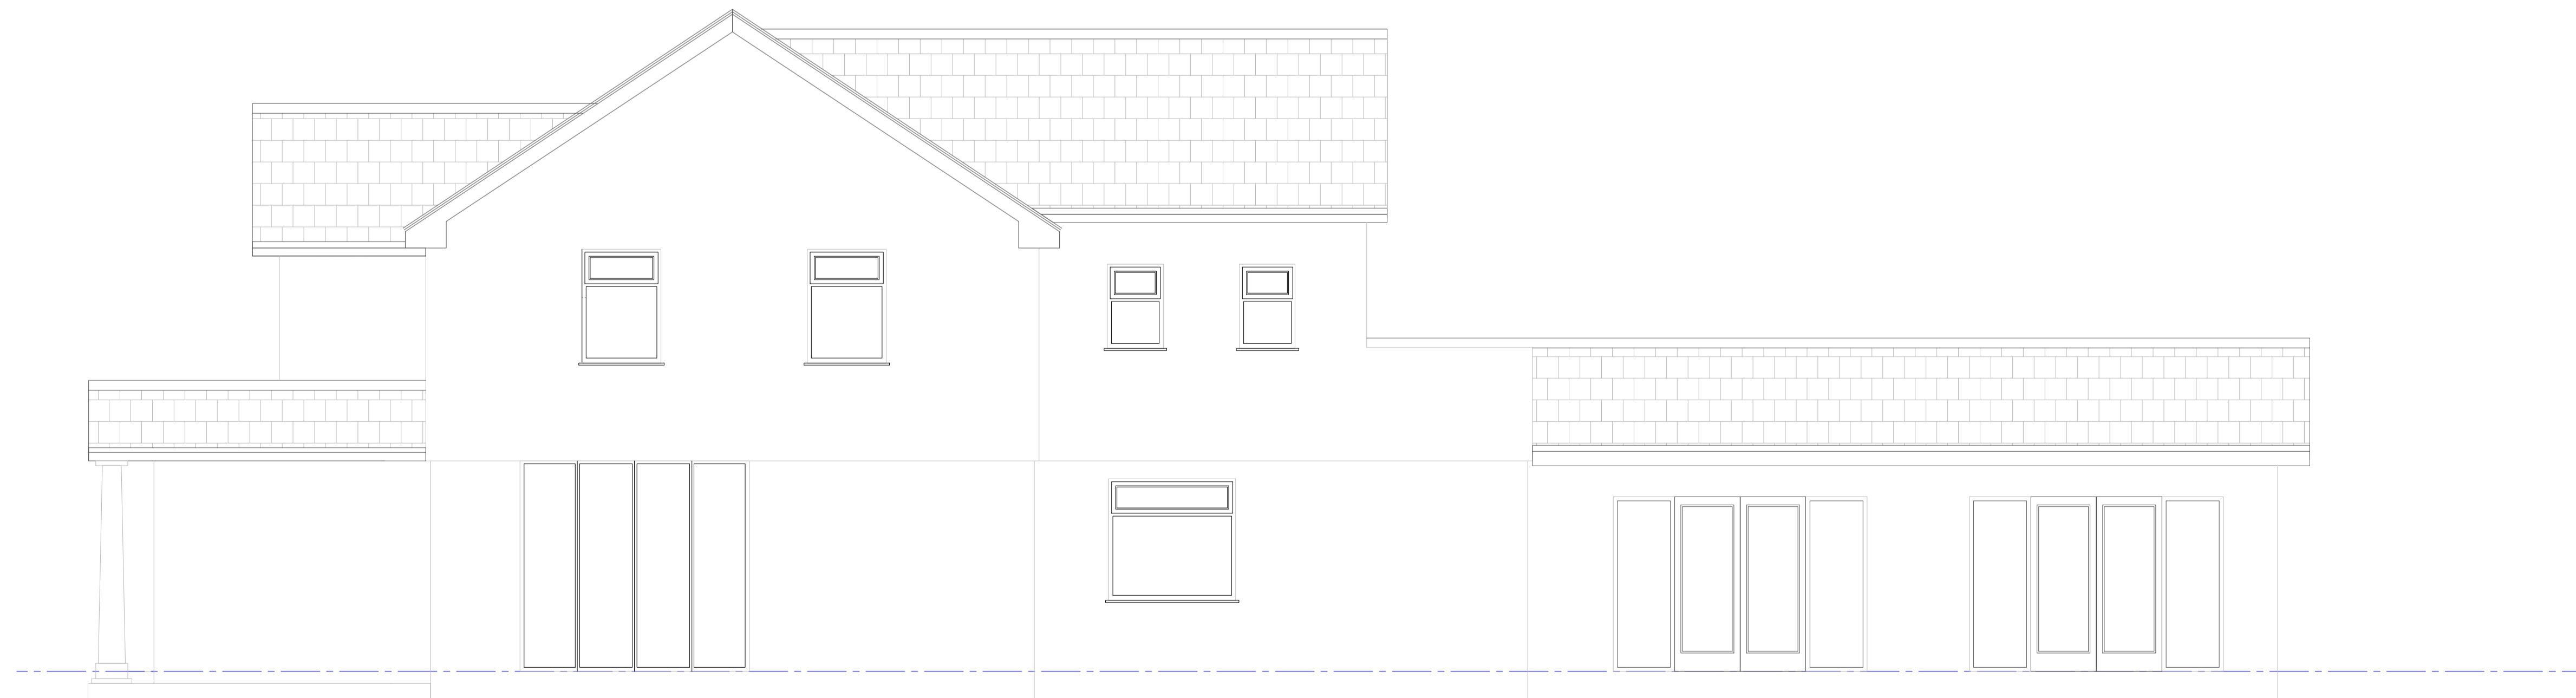

EXISTING FRONT ELEVATION

EXISTING SIDE ELEVATION

REV	DESCRIPTION	BY	DATE

Arch Designs
Don't just dream it, let us design it!
 ARCH DESIGNS www.archdesigns.co.uk

CLIENT: **MR LEE PLATT**
 271 MIDGELAND ROAD,
 BLACKPOOL,
 FY5 4JA

ARCHITECT: **MR REUBEN RAMELIZE**
 ARCH DESIGNS
 118 DUDLEY ROAD
 MANCHESTER

DRAWN: **REUBEN** CHECKED: **checked** DATE: **JUNE 2023** REVISION: **--**

PROJECT NAME: **SIDE EXTENSIONS ,HOUSE AND LOFT CONVERSION AND GENERAL SITE DEVELOPMENT.**

DRAWING TITLE: **EXISTING ELEVATIONS**

SCALE: **1:50** SHEET SIZE: **A1** SHEET NO.: **02**

PROJECT NO.: **2023/00** STATUS: **PLANNING**

DRAWING NO.: **A1/02**