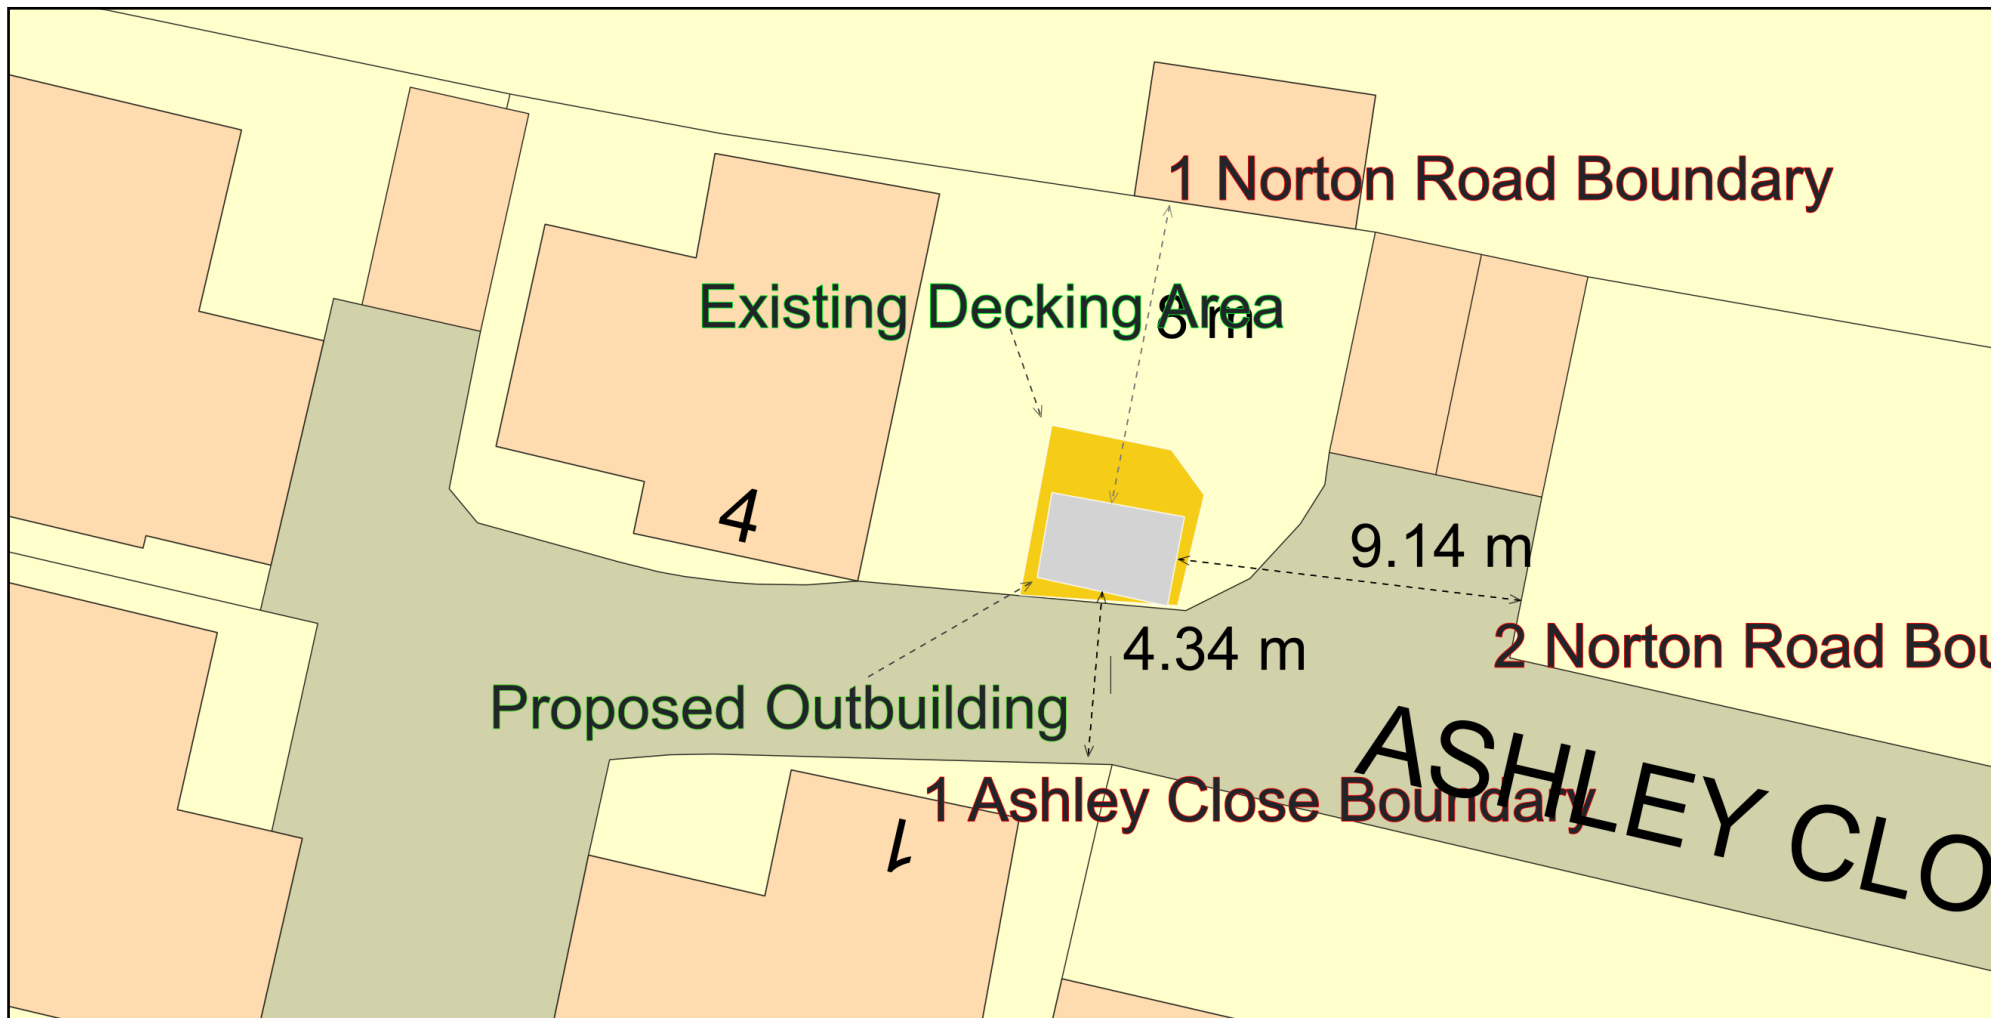

Cabin Location Plan

Plan Produced for: Nigel Nichols

Date Produced: 05 Apr 2024

Plan Reference Number: TQRQM24089180247059

Scale: 1:200 @ A4