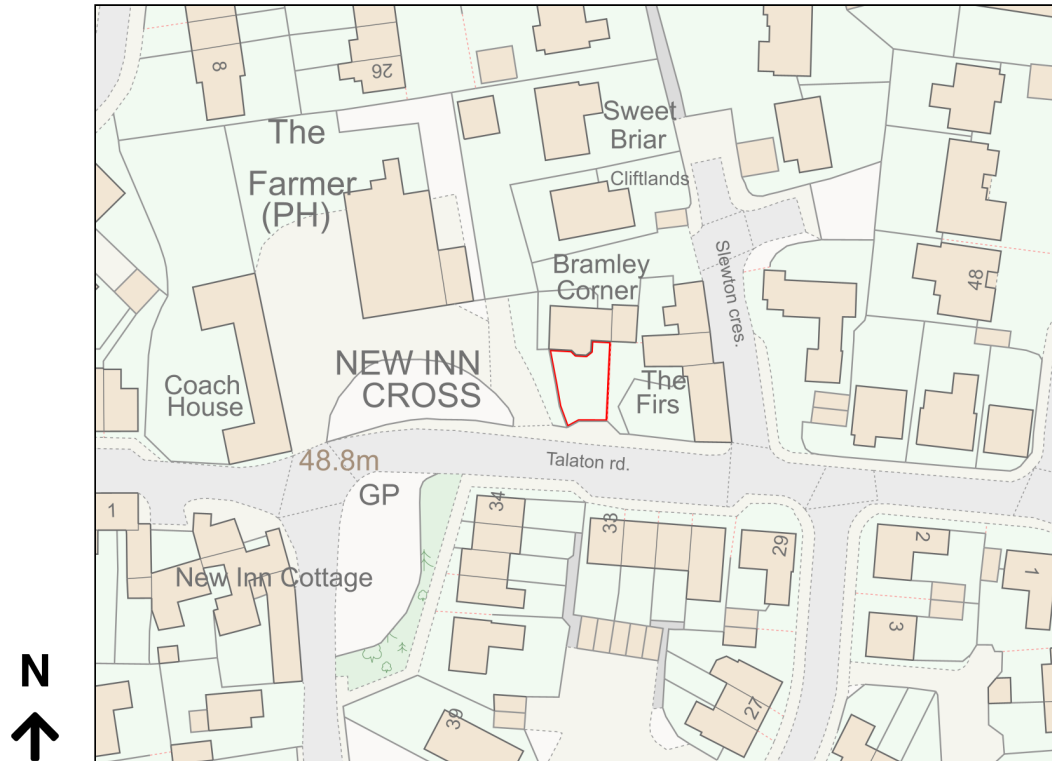

Location Plan

Site Address: Bramley Corner, Russet Mews, Talaton Road, Whimble, EX5 2QQ

Date Produced: 27-Mar-2024

Scale: 1:1250 @A4

Planning Portal Reference: PP-12932042v1