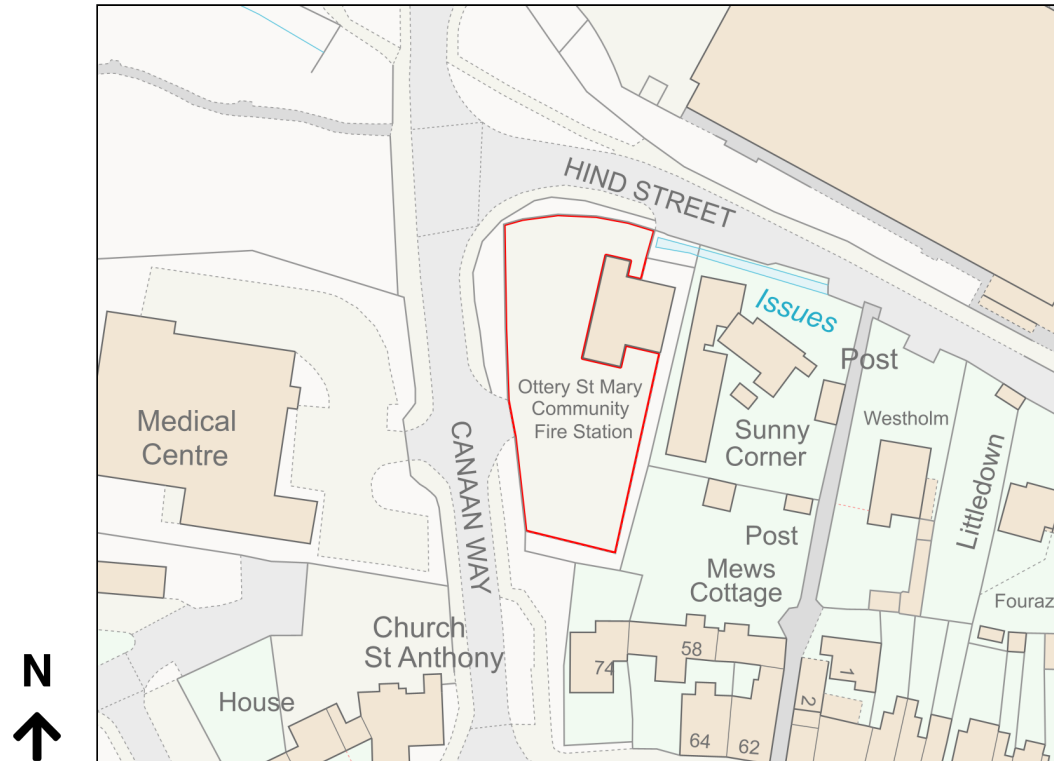

Location Plan

Site Address: Fire Station, Canaan Way, Ottery St Mary, EX11 1AQ

Date Produced: 04-Apr-2024

Scale: 1:1250 @A4

Planning Portal Reference: PP-12927667v1