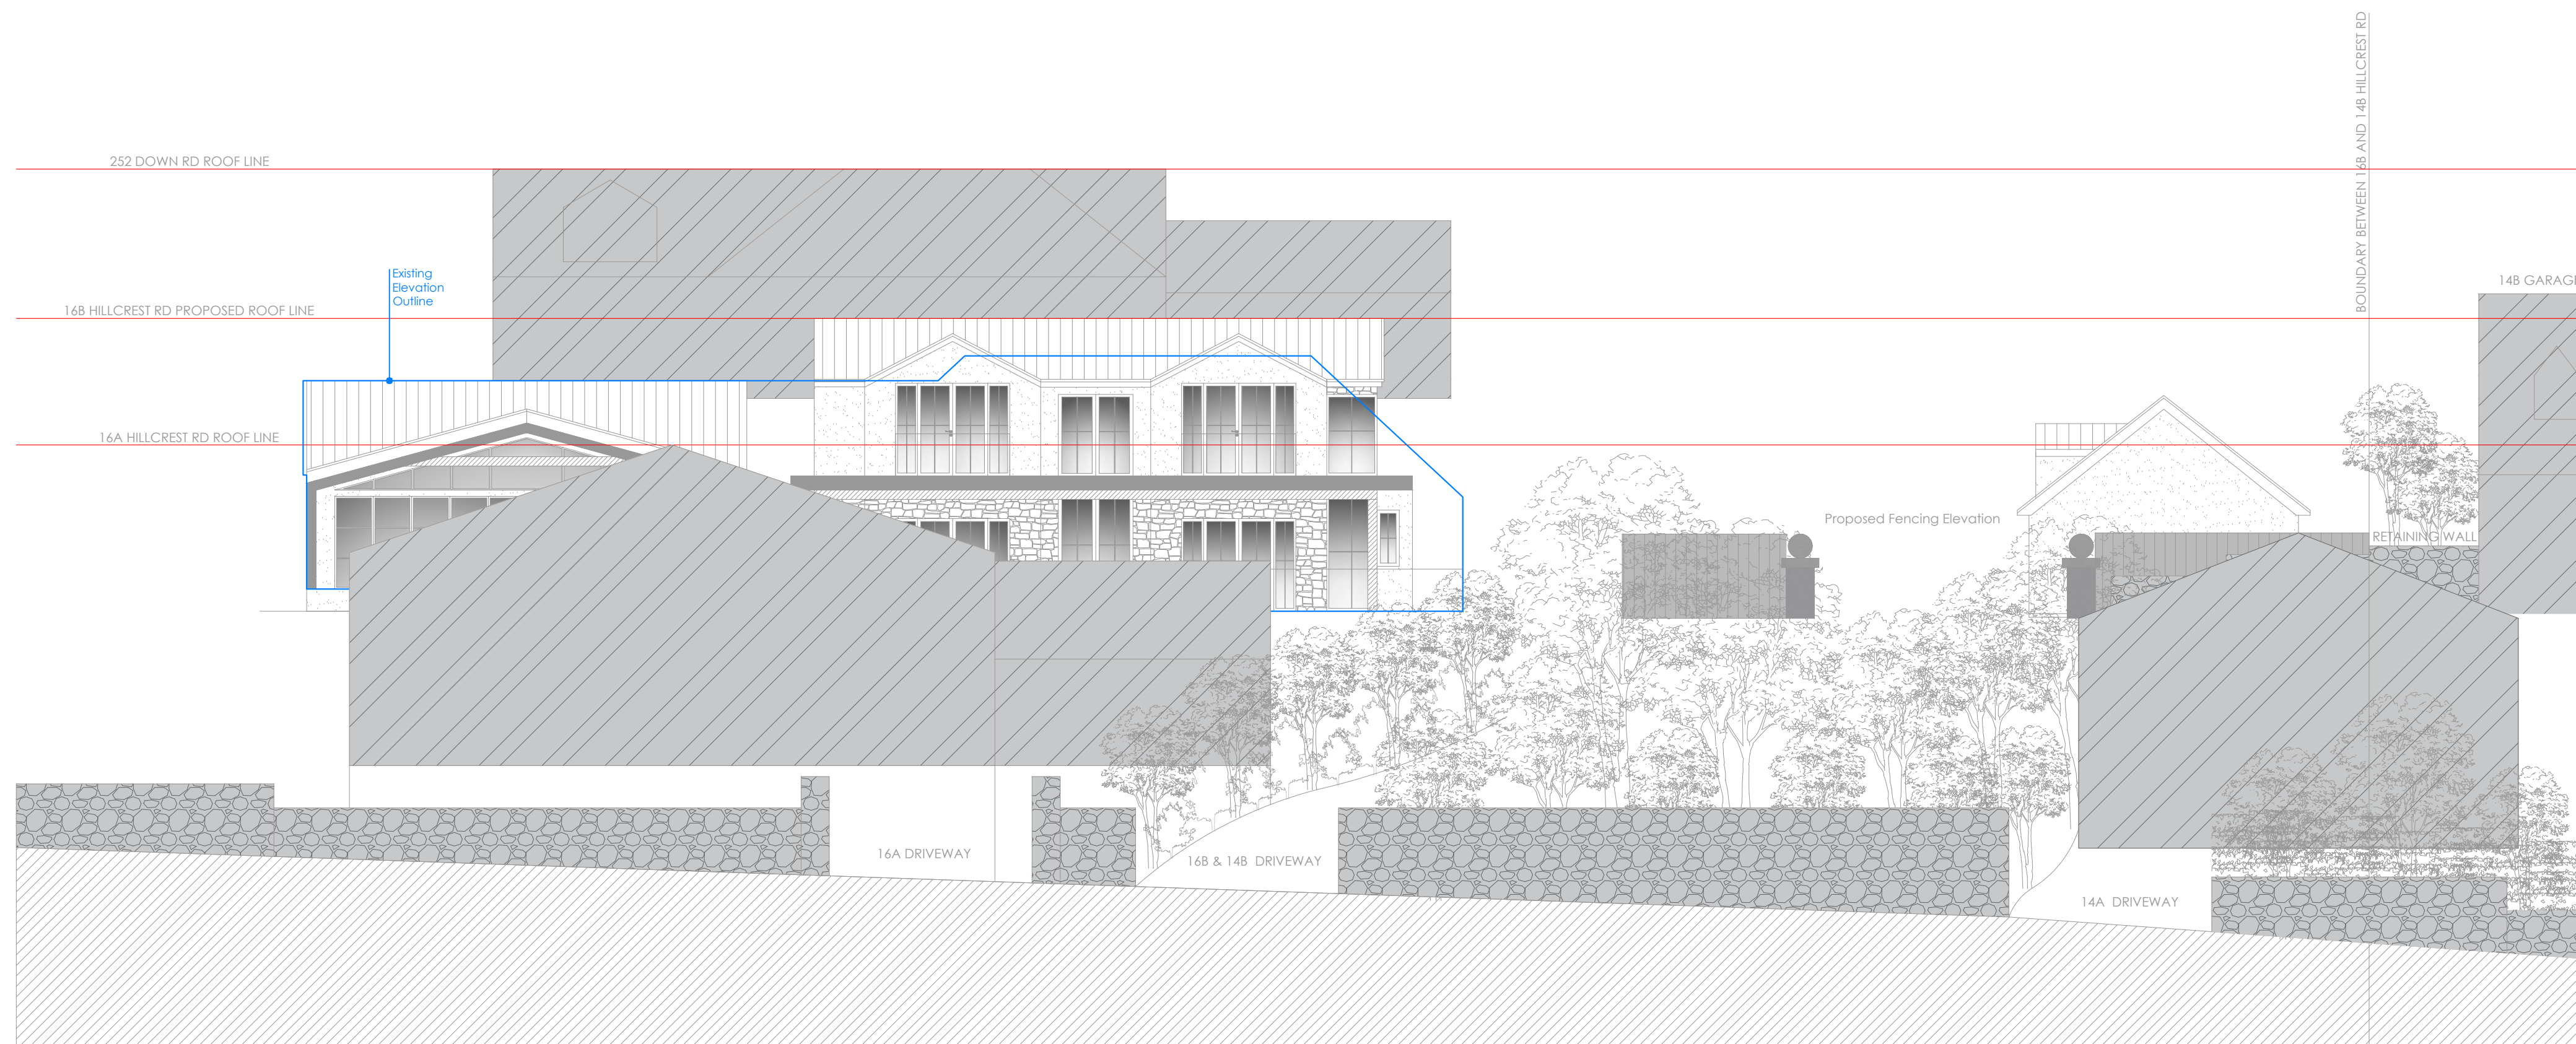

Existing Street Scene
P400 1:100 @ A1

Proposed Street Scene
P400 1:100 @ A1