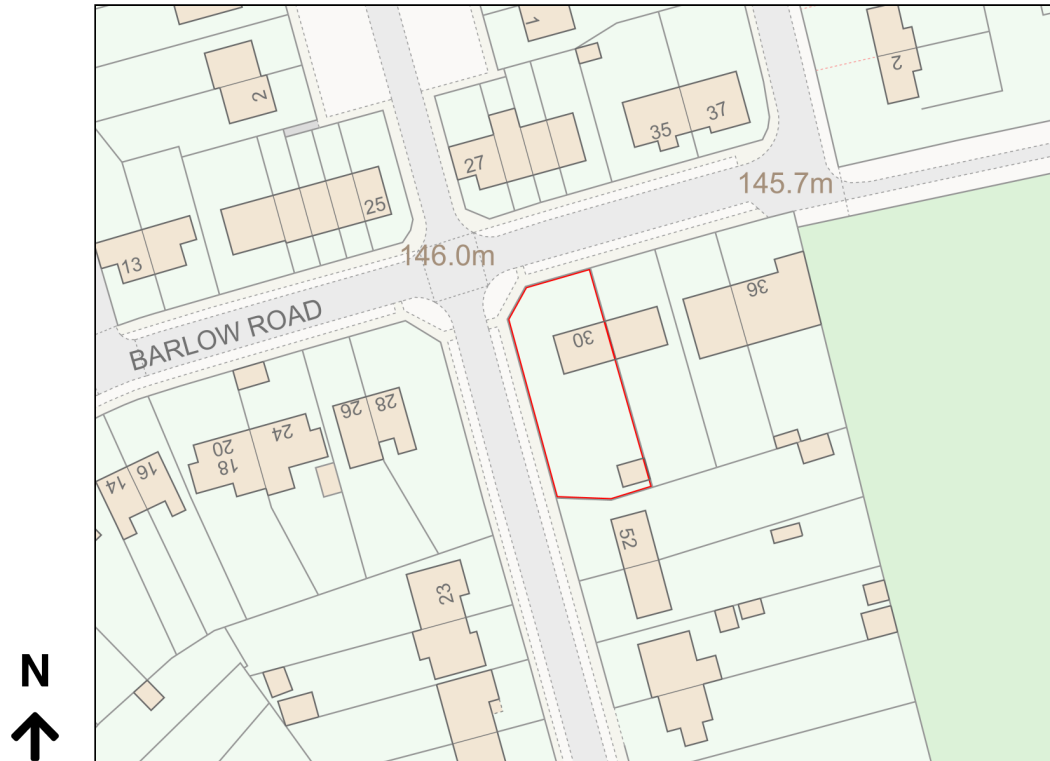

# Location Plan

Site Address: 30, Barlow Road, Wendover, HP22 6HS

Date Produced: 04-Apr-2024

Scale: 1:1250 @A4

Planning Portal Reference: PP-12944838v1