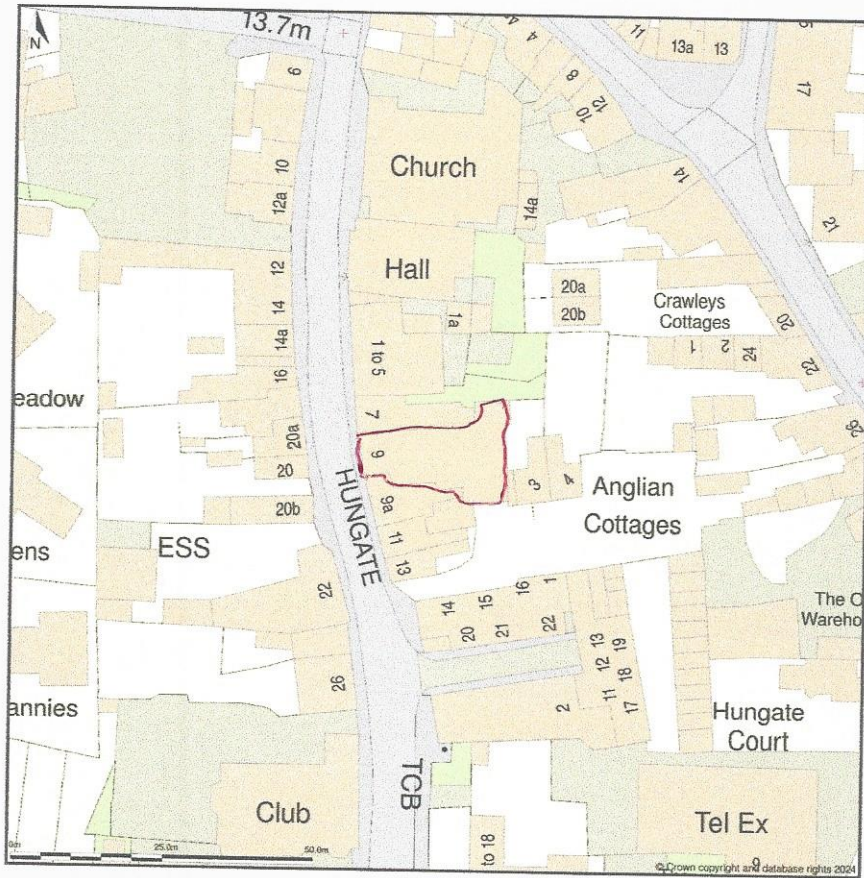

Flat A, 9, Hungate, Beccles, Suffolk, NR34 9TT

Location Plan shows area bounded by: 642170.68, 290139.0 642312.1, 290280.42 (at a scale of 1:1250), OSGridRef: TM42249020. The representation of a road, track or path is no evidence of a right of way. The representation of features as lines is no evidence of a property boundary.

Produced on 18th Mar 2024 from the Ordnance Survey National Geographic Database and incorporating surveyed revision available at this date. Reproduction in whole or part is prohibited without the prior permission of Ordnance Survey. © Crown copyright 2024. Supplied by www.buyaplan.co.uk a licensed Ordnance Survey partner (100053143). Unique plan reference: #00886762-0ECD4D.