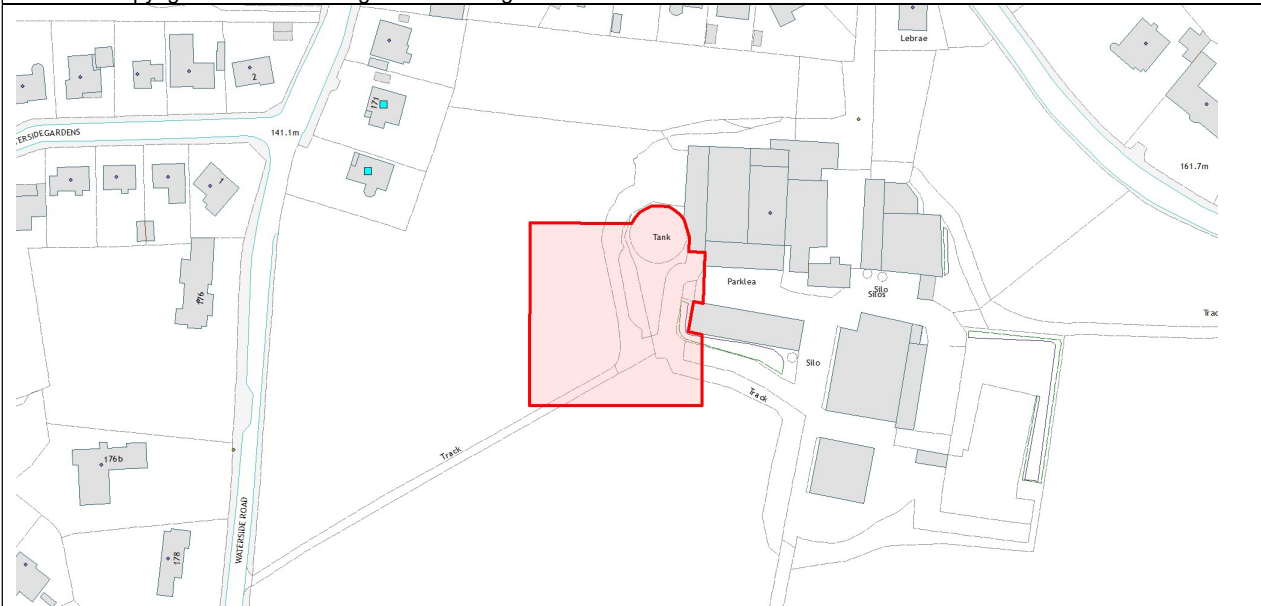

24/00752/FUL

Parklea Farm Kittochside Road Glasgow G76 9EN

NEIGHBOURING LAND TO BE NOTIFIED

none

NEIGHBOURS NOTIFIED

Please note that any mapping is for illustrative purposes only and is not true to any marked scale

© Crown Copyright and database Right 2020. All rights reserved. OS Licence number 100023379

Any Ordnance Survey mapping included within this document is provided by Glasgow City Council under licence from the Ordnance Survey in order to fulfil its public function to make available Council-held public domain information. Persons viewing this mapping should contact Ordnance Survey Copyright for advice where they wish to license Ordnance Survey mapping/map data for their own use. The OS website can be found at www.ordnancesurvey.co.uk