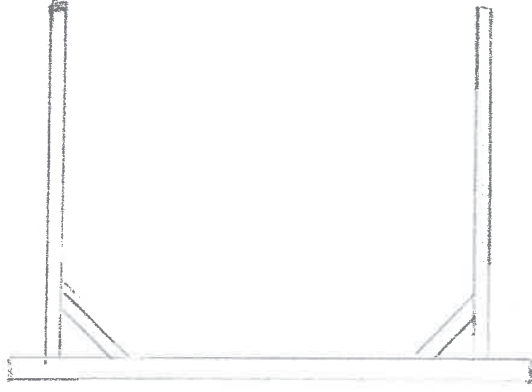

RETENTION OF WOODEN FREESTANDING BERGOLA

24/00391/HOU

Uprights 125mm x 125mm  
Horizontal 150mm x 50mm

24/00391/HOU

RETENTION OF WOODEN FREESTANDING PERGOLA

North

Uprights 125mm x 125mm

Horizontal 150mm x 50mm