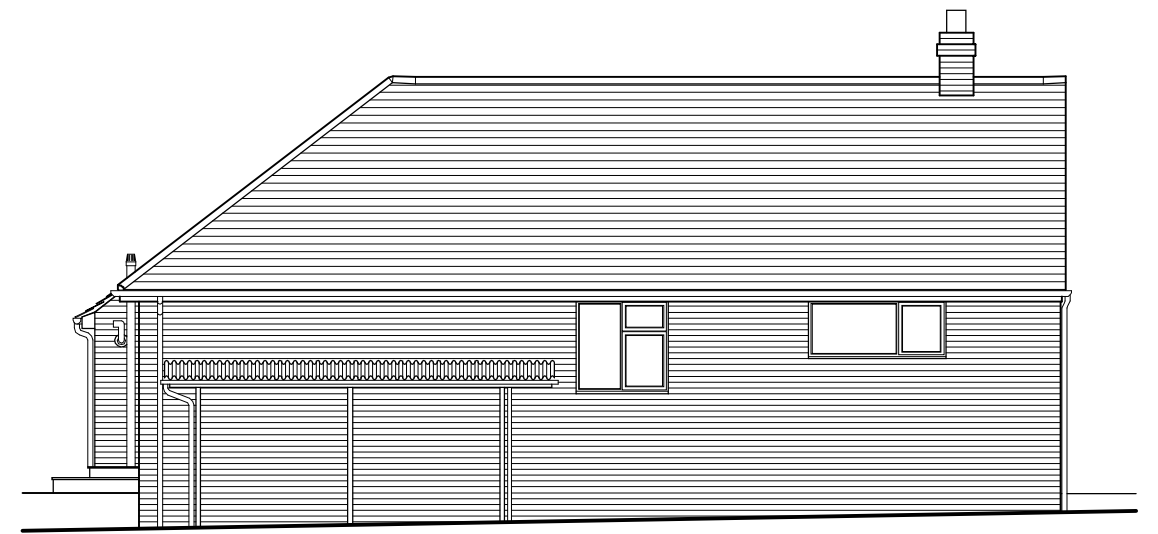

Front Elevation

scale 1:100 @ A3 (metres)

Side Elevation

Rear Elevation

Side Elevation

address
 66 Award Road
 Church Crookham, Fleet
 Hampshire, GU52 6HQ

drawing
 Existing Elevations

Waterstone
 Design Limited
 Kaikoura
 6 Spruce Way
 Fleet
 Hampshire
 GU51 3JB
 Telephone
 01252 616420

scale	As indicated	sheet	A3
date	March 2024		
ref	WSD / 584 - 004	rev	-

rev	date	description