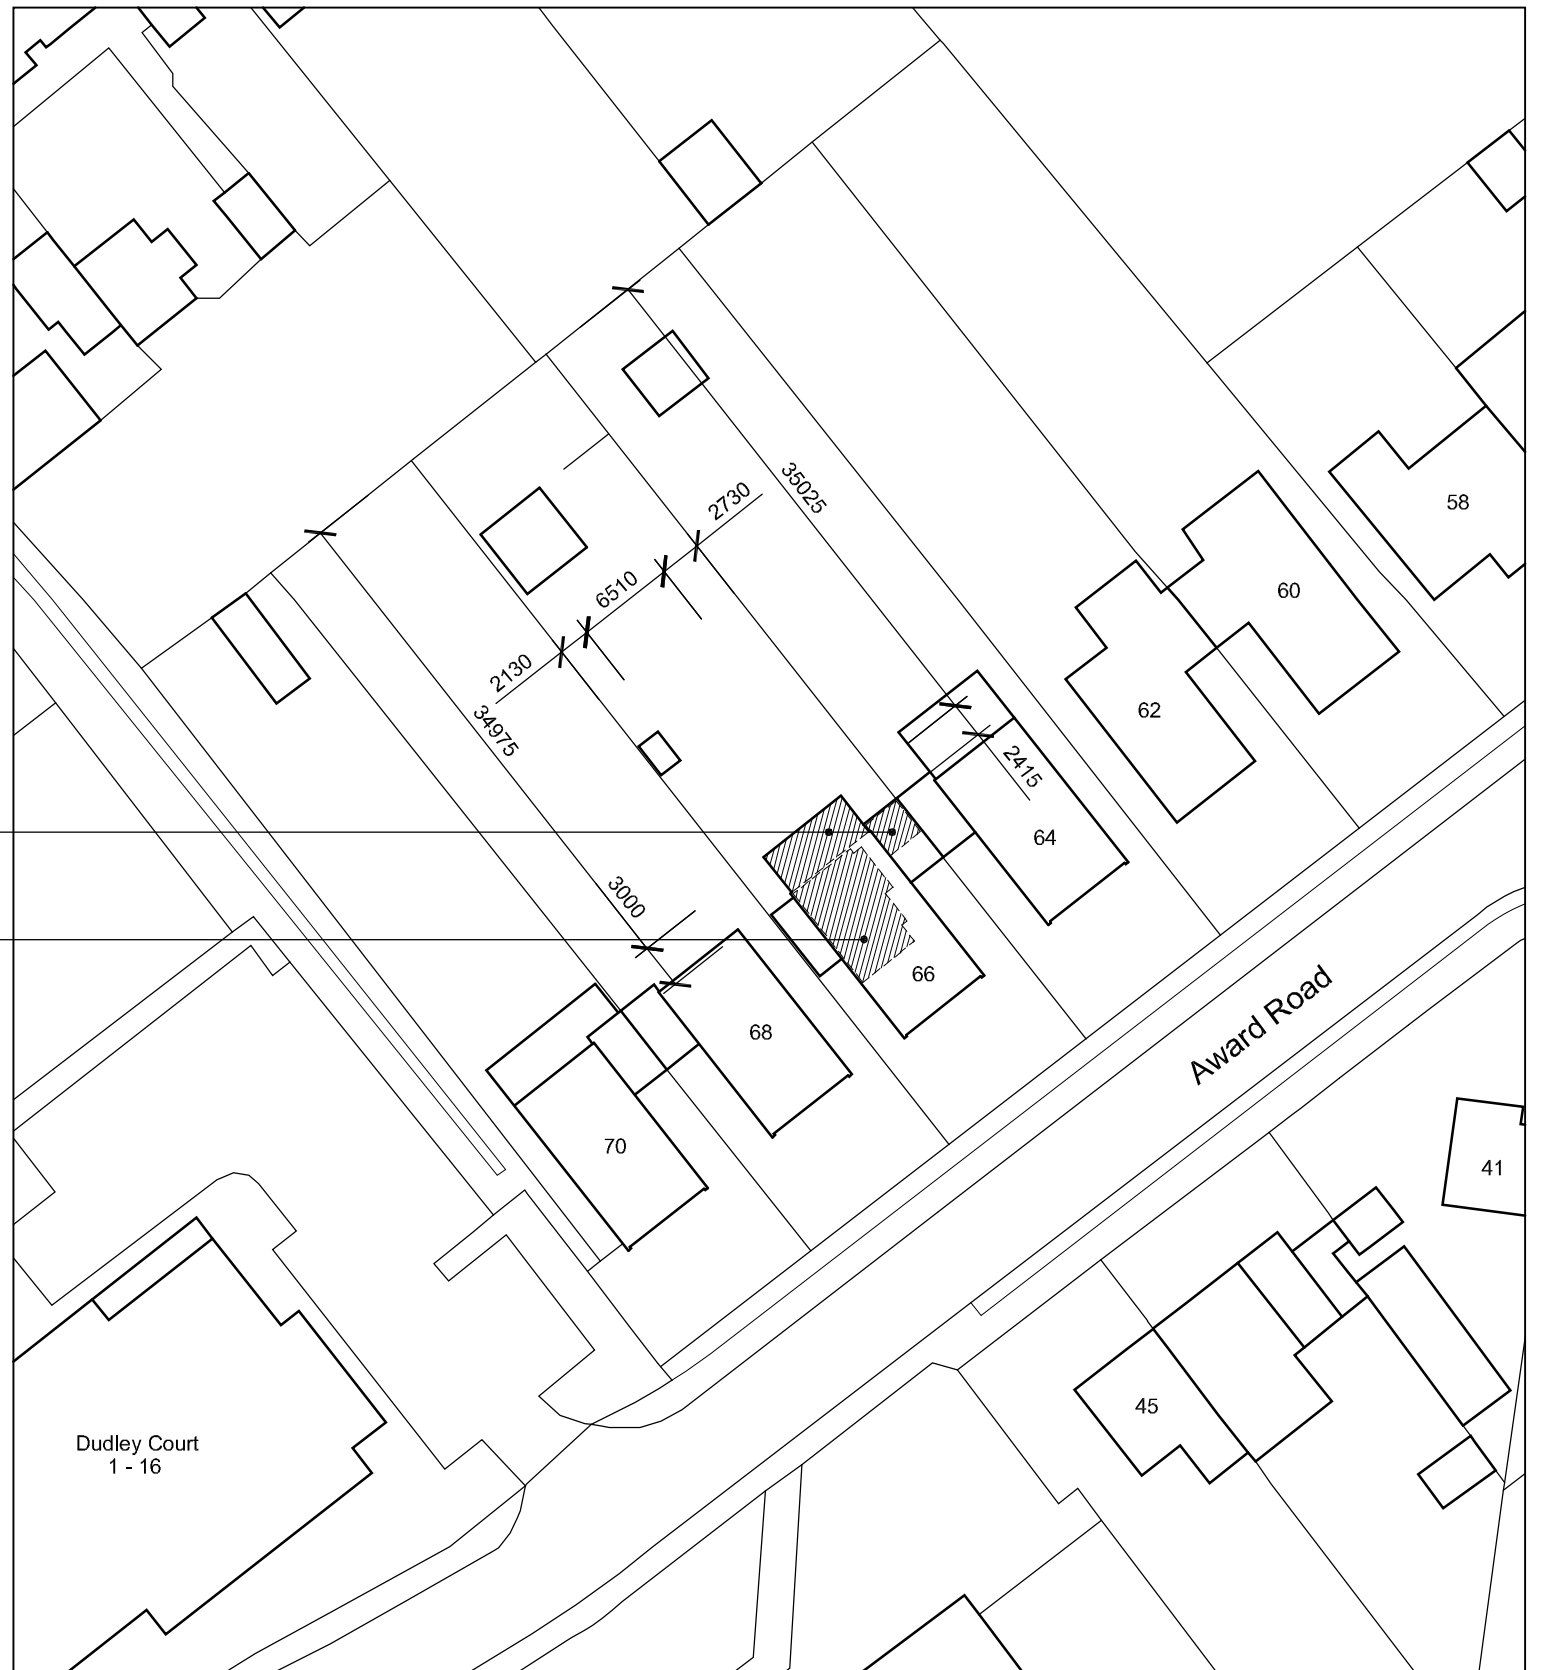

Location Plan

Ordnance Survey licence ref: 100022432
scale 1:1250 @ A3

Block Plan

Ordnance Survey licence ref: 100022432
scale 1:500 @ A3

address
**66 Award Road
Church Crookham, Fleet
Hampshire, GU52 6HQ**

drawing
**Location Plan
and Block Plan**

Waterstone
Design Limited
Kaikoura
6 Spruce Way
Fleet
Hampshire
GU51 3JB
Telephone
01252 616420

scale	As indicated	sheet	A3
date	April 2024		
ref	WSD / 584 - 001	rev	-