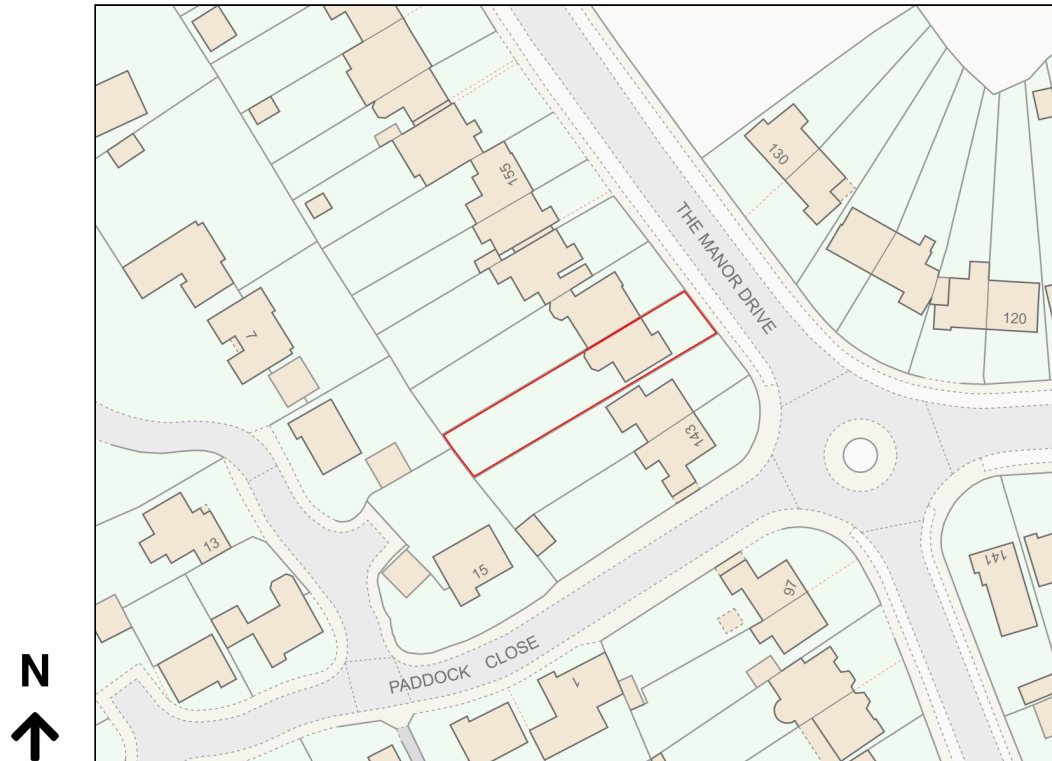

Location Plan

Site Address: 147, The Manor Drive, Worcester Park, KT4 7LW

Date Produced: 25-Mar-2024

Scale: 1:1250 @A4

Planning Portal Reference: PP-12910130v1