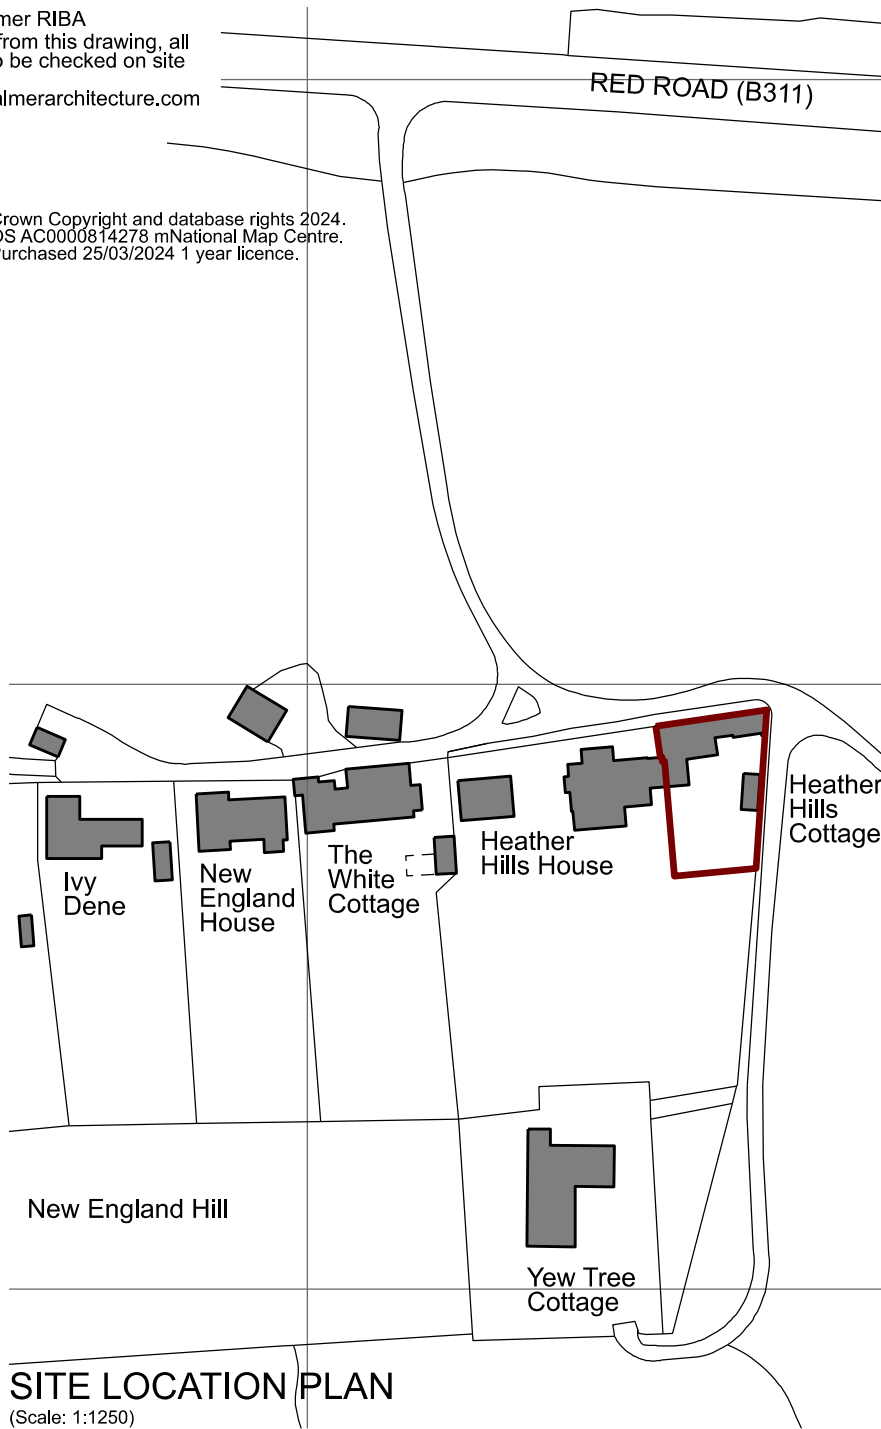

Crown Copyright and database rights 2024.
 OS AC0000814278 mNational Map Centre.
 Purchased 25/03/2024 1 year licence.

SITE LOCATION PLAN

(Scale: 1:1250)

Heather Hills Cottage
 Sarah Wynter Bee

EXISTING SITE BLOCK PLAN

(Scale: 1:500)

Proposed Extension
 Site Location & Existing Site Block Plan

Date: 05/03/2024 Drawing No: 2402/101
 Scale: 1:1250 & 1:500 @ A4