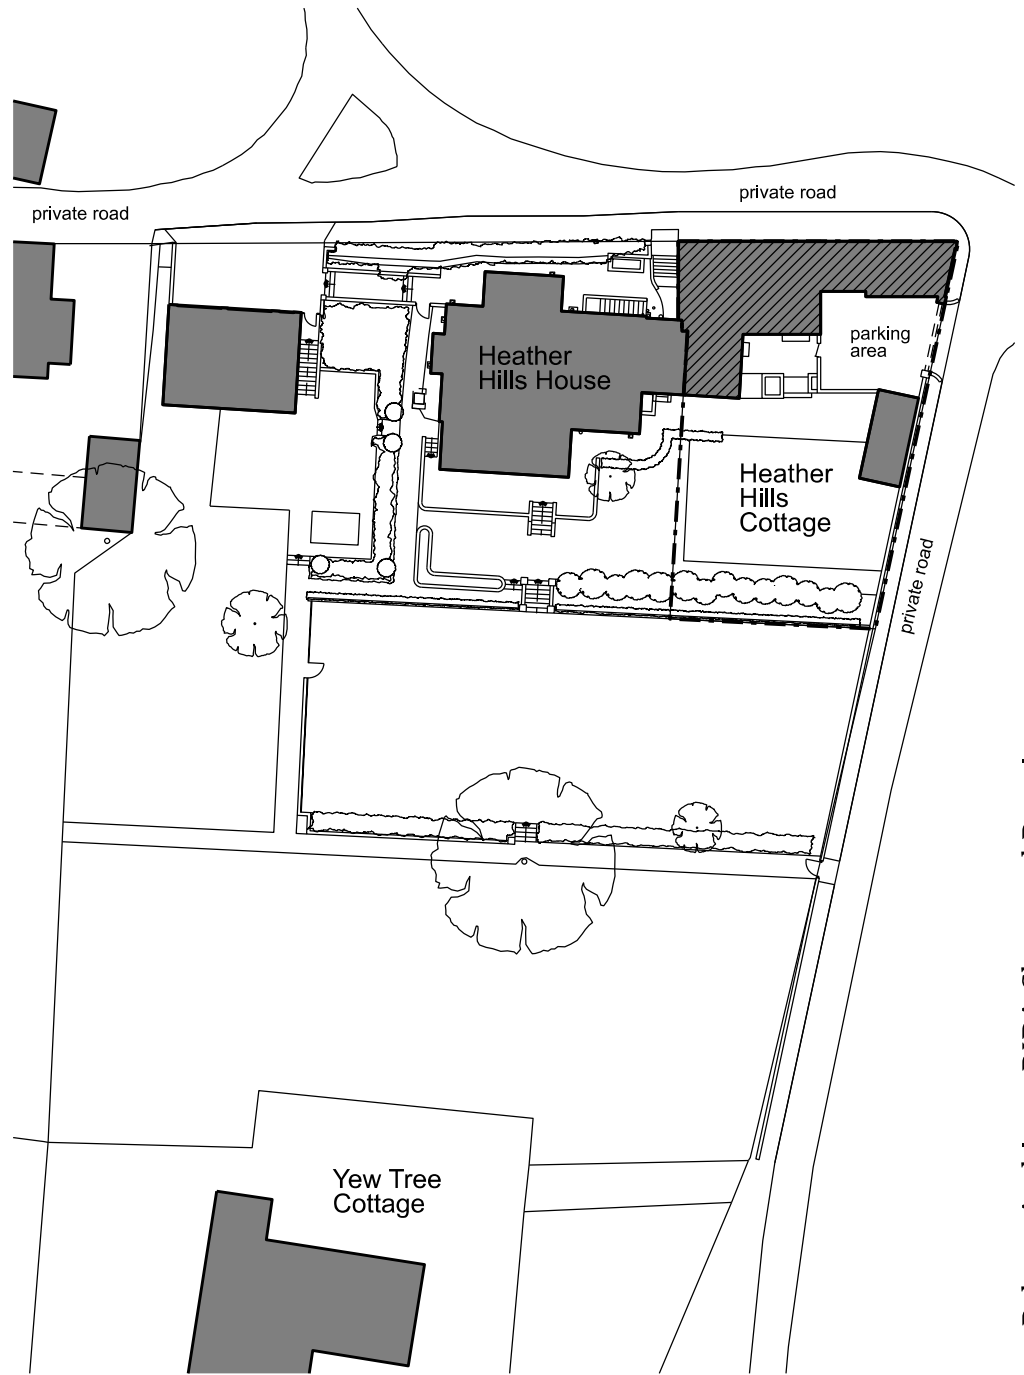

Crown Copyright and database rights 2024.
 OS AC0000814278 mNational Map Centre.
 Purchased 25/03/2024 1 year licence.

SITE LOCATION PLAN

(Scale: 1:1250)

Heather Hills Cottage
 Sarah Wynter Bee

EXISTING SITE BLOCK PLAN

(Scale: 1:500)

Proposed Extension
 Site Location & Existing Site Block Plan

Date: 05/03/2024 Drawing No: 2402/101
 Scale: 1:1250 & 1:500 @ A4