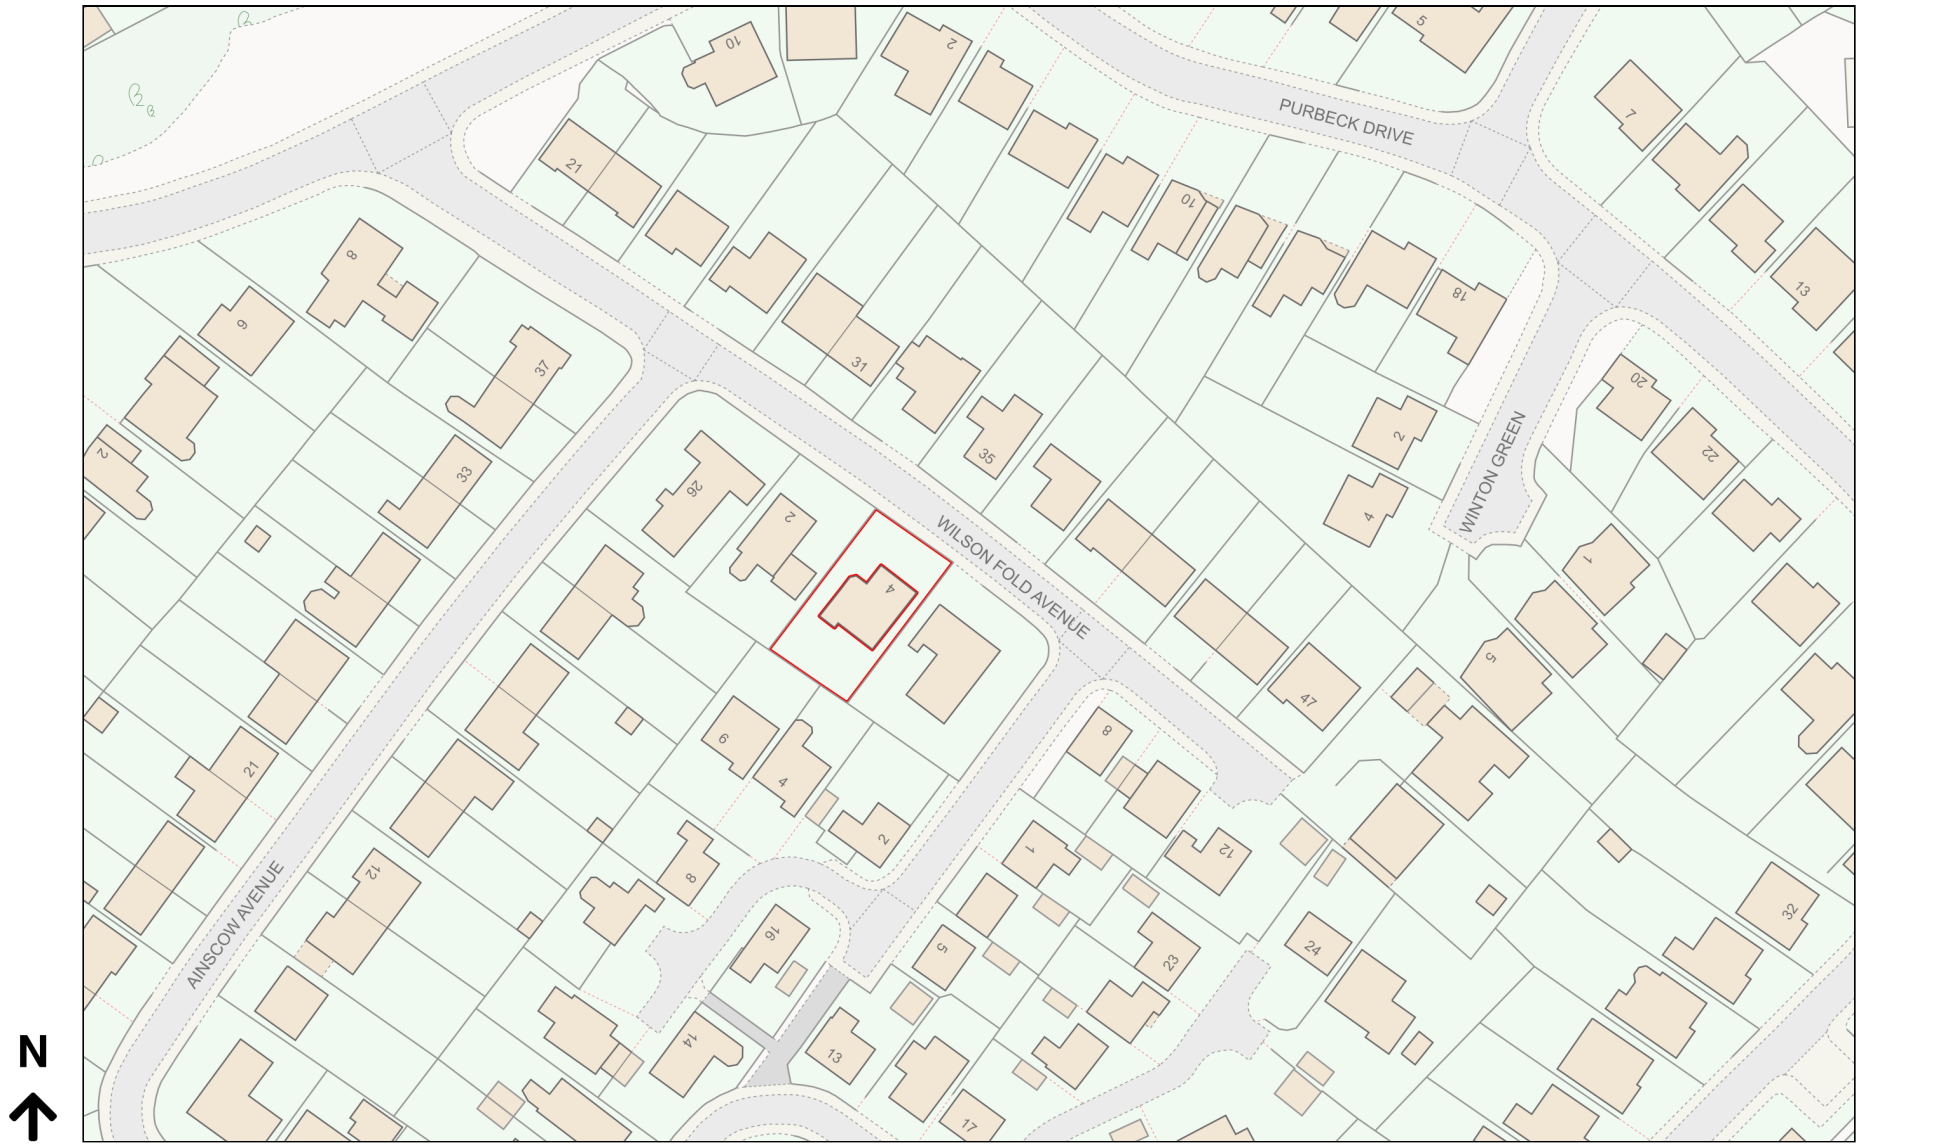

Location Plan

Site Address: 4, Wilson Fold Avenue, Lostock, Bolton, BL6 4LT

Date Produced: 03-Apr-2024

Scale: 1:1250 @A4

Planning Portal Reference: PP-12948214v1