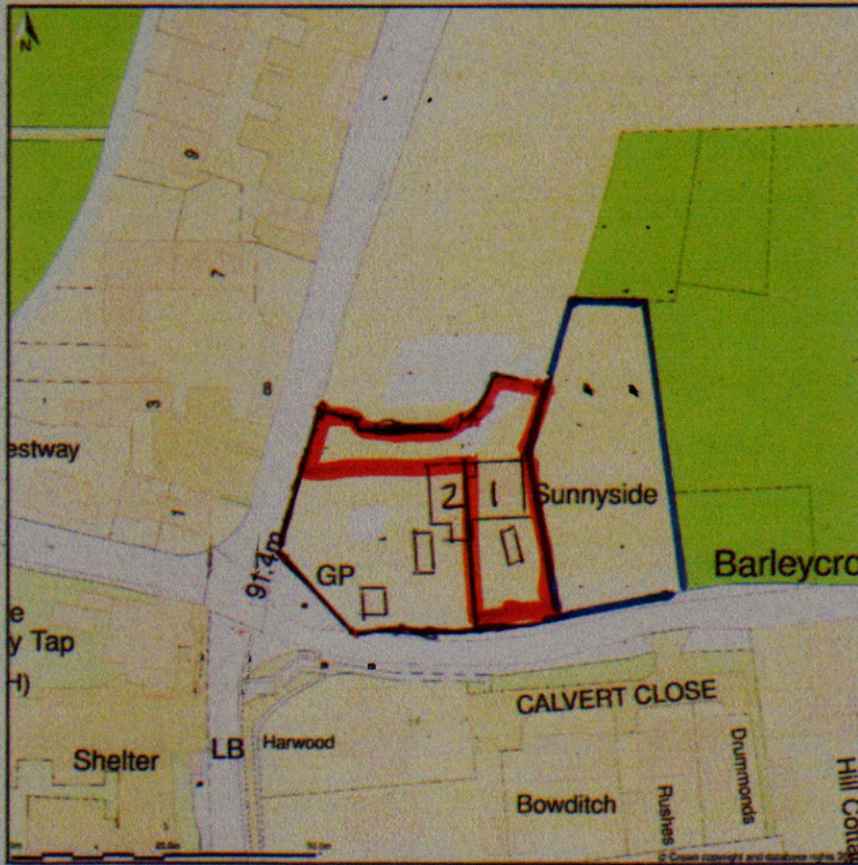

1 Sunnyside Cottages
Violets Lane, Furneux Pelham, Hertfordshire, SG9 0LF

on Plan shows area bounded by: 543568.72, 227771.18 543710.14, 227912.6 (at a scale of 1:1250), OSGridRef: TL43632784.
The representation of features as lines is no evidence of a property boundary.
based on 19th Nov 2023 from the Ordnance Survey National Geographic Database and incorporating surveyed revision available
permission of Ordnance Survey. © Crown copyright 2023. Supplied by www.buyaplan.co.uk a licensed Ordnance Survey partne
Ordnance Survey and the OS Symbol are registered trademarks of Ordnance Survey, the national mapping agency of Great Britain
copyright © Passinc Ltd 2023.

Block Plan 1:500