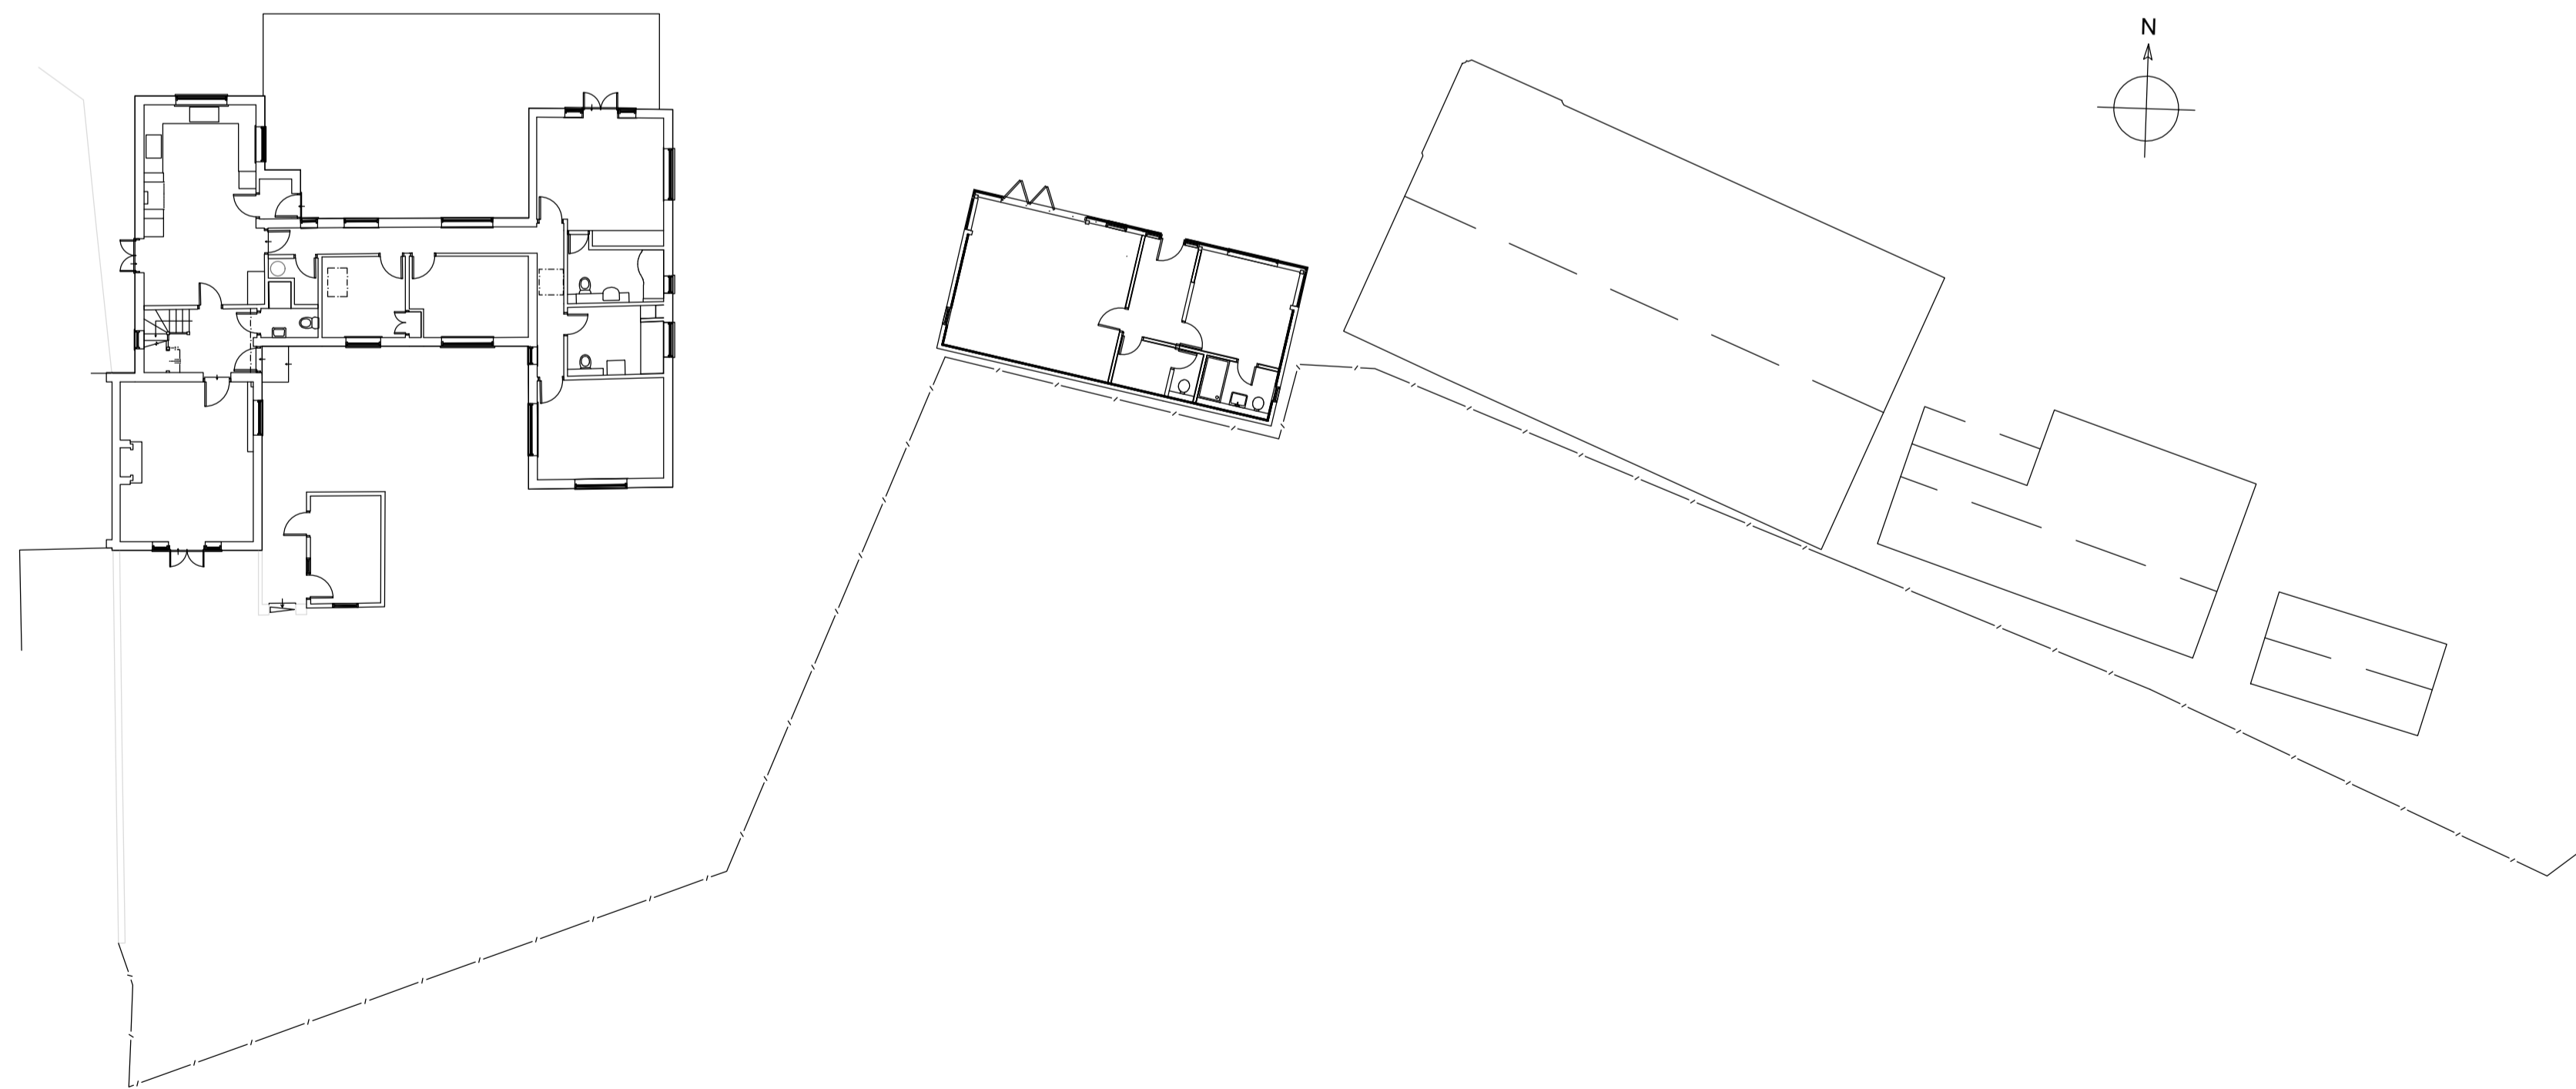

2 Proposed Site Block Plan
1:200@A1

foundations architects & designers	
Old Chambers 93-94 West Street Farnham Surrey GU9 7EB +44 1252 720 838 email@foundations.ie www.foundations.ie	
ISSUE: For Approval	
DRAWING TITLE: Existing and proposed site block plans	
PROJECT NAME: Blanketmill Farm Cottage, Goose Rye Road, GU3 3RQ	
PROJECT NO. 7679D	DRAWING NO. PL-02
SCALE Varies@A1	LOCATION PL-01