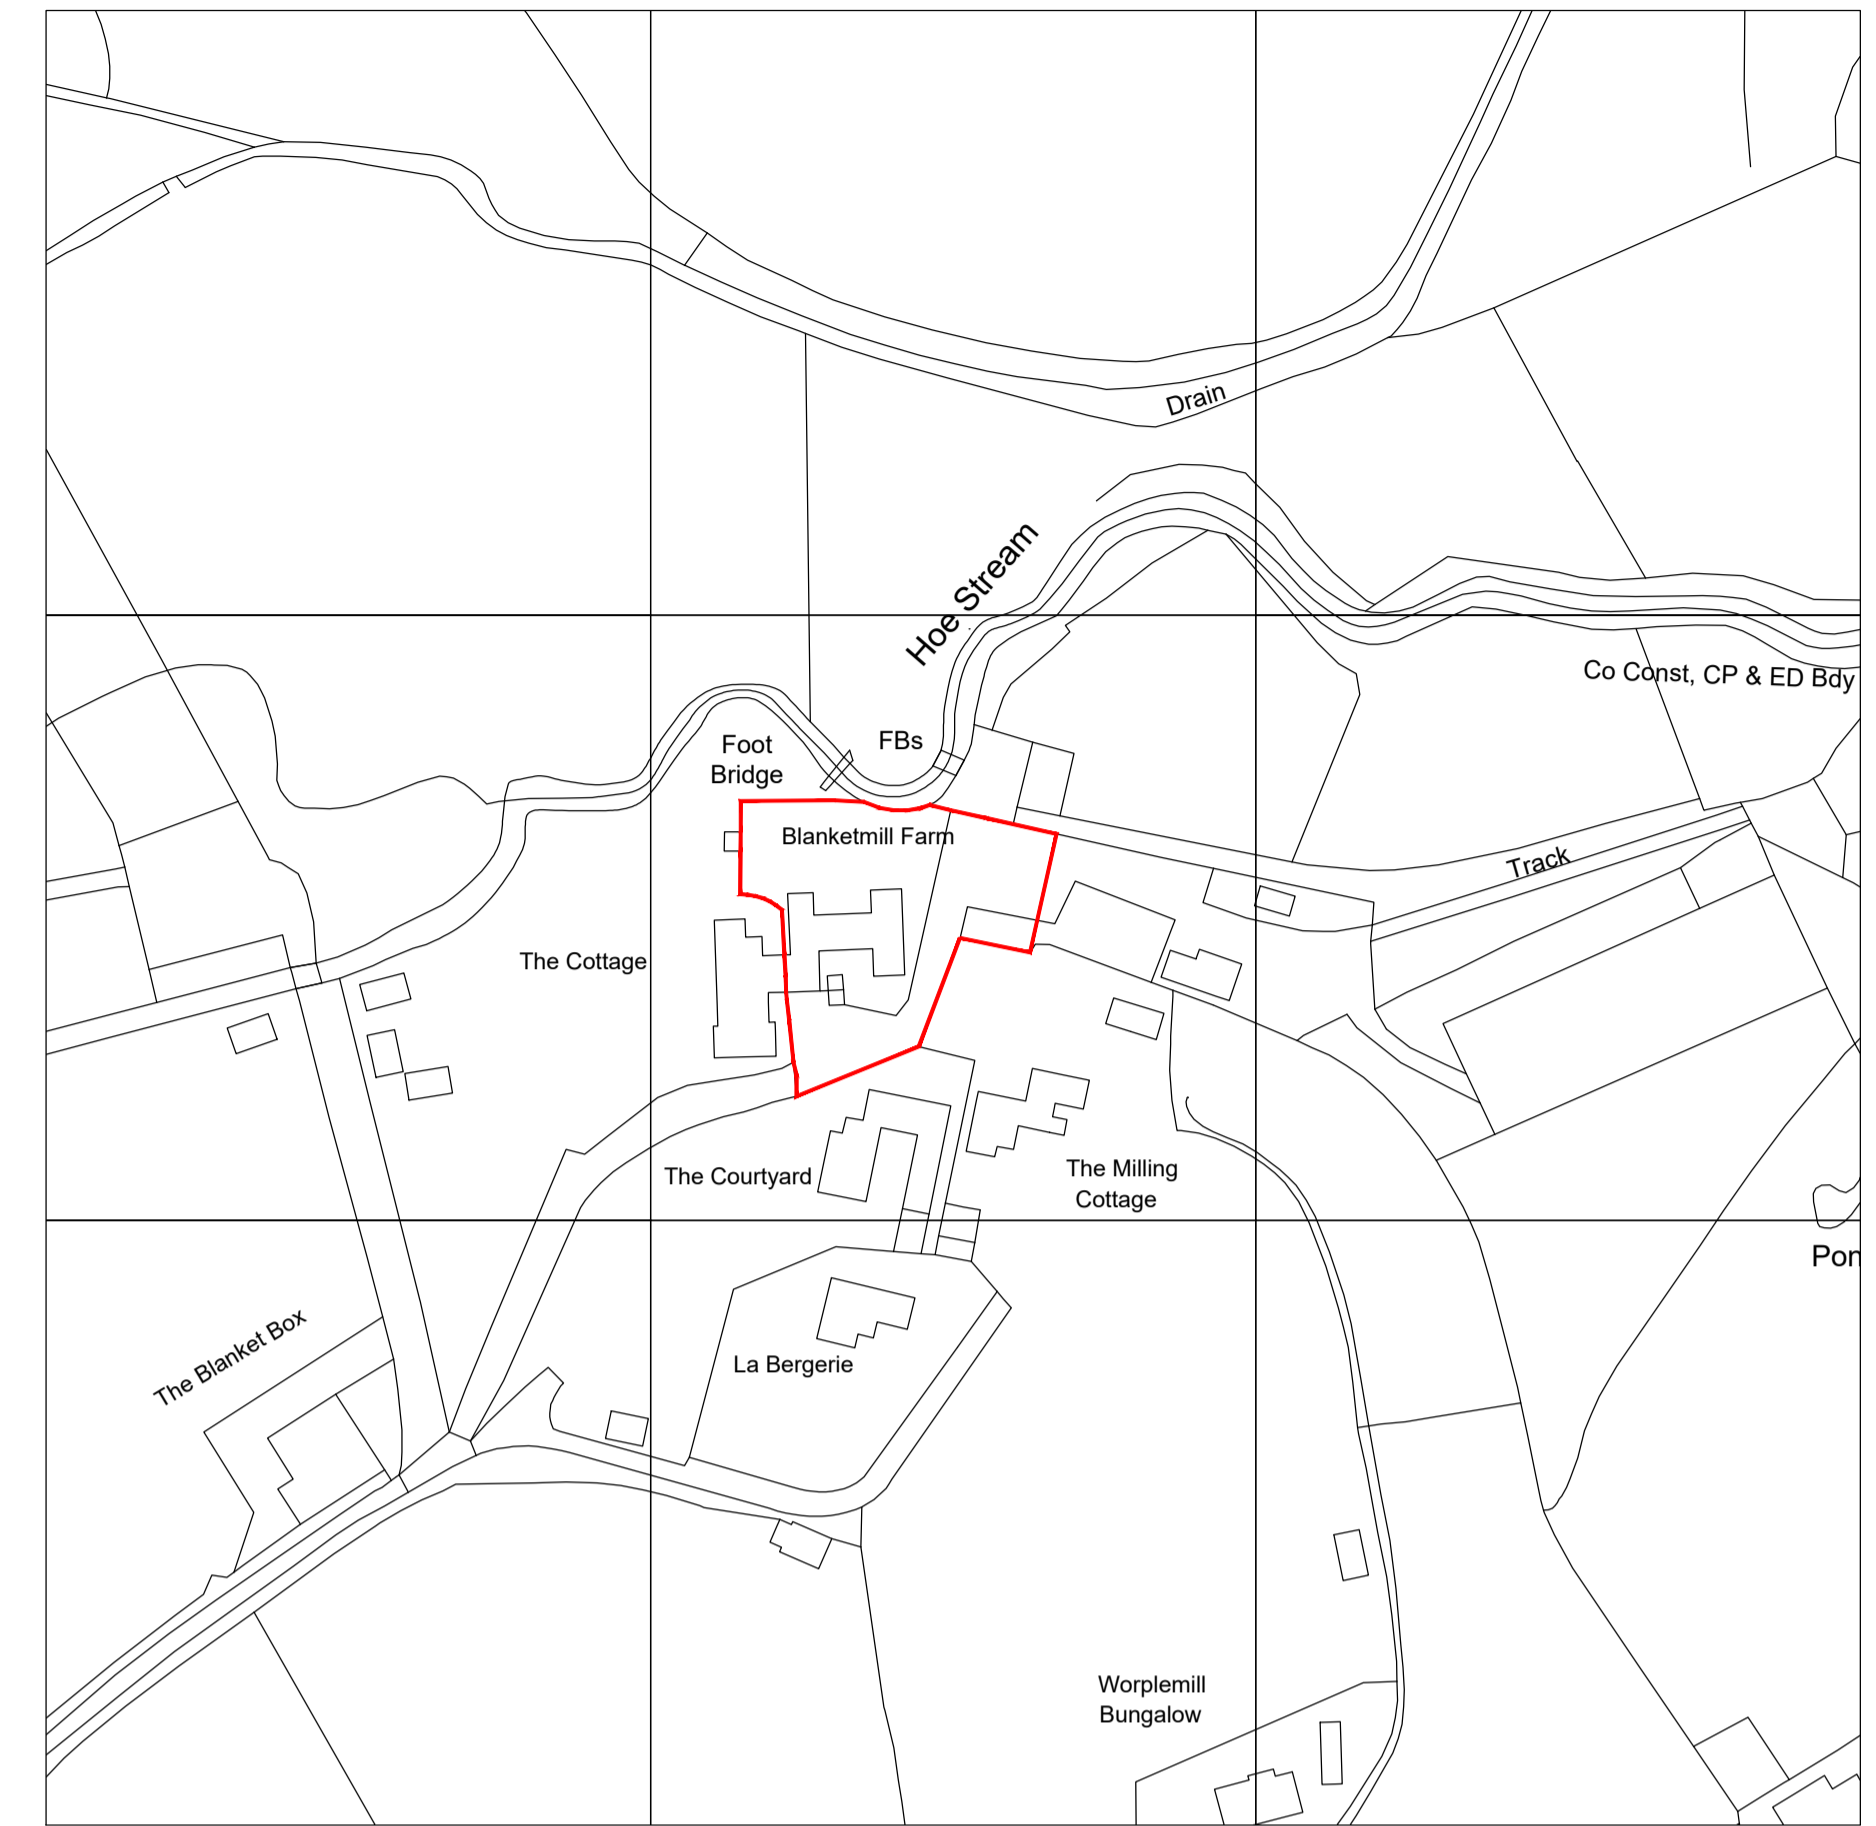

3 OS Location Map
1:1250@A1