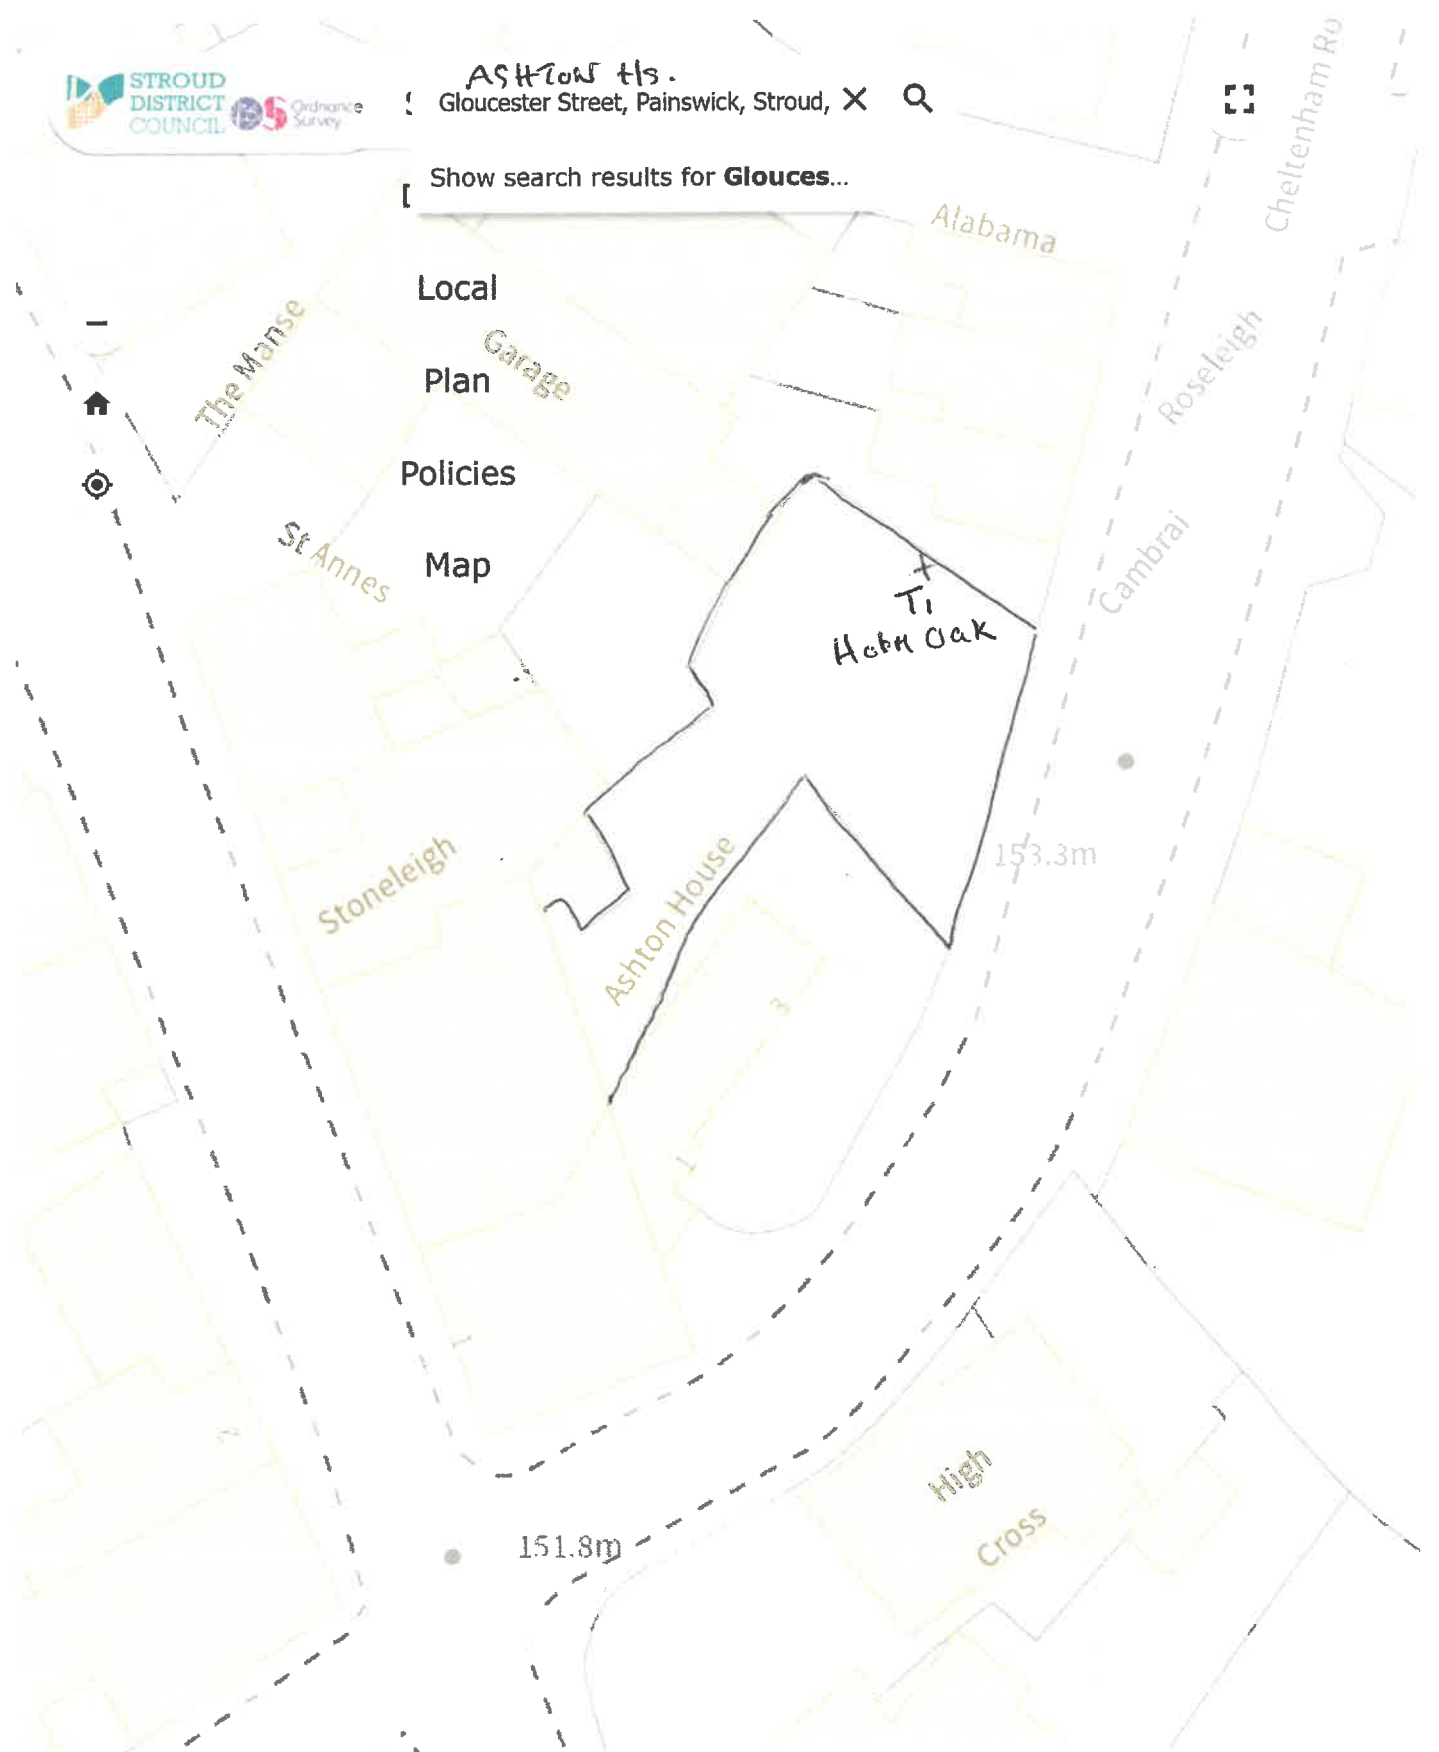

ASHTON Hs.

Gloucester Street, Painswick, Stroud, X Q

Show search results for Gloucester...

- Local Plan Policies Map
- Garage
- St Annes
- Stoneleigh
- Ashton House
- High Cross

-2.1921 51.7876 Degrees