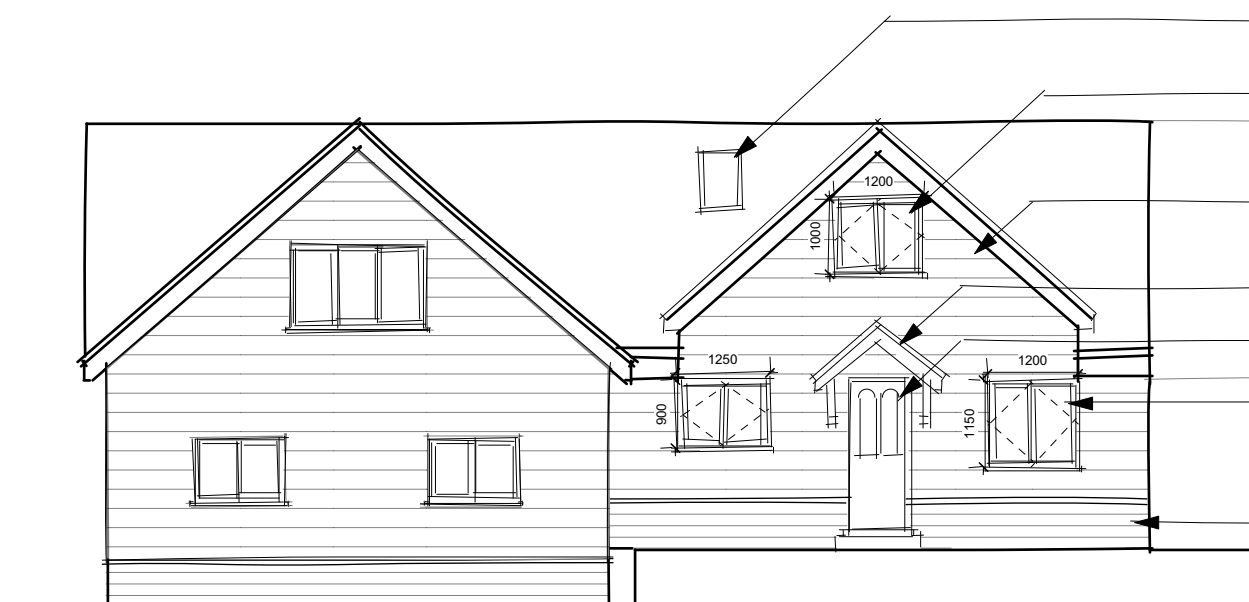

Revisions:
 rev | date | drawn | comments

- New white window to match existing
- Slate tiles to match existing
- Horizontal timber cladding to match existing
- New white door to match existing
- New white window to match existing
- Low level brickwork to match existing

- New dark grey rooflight
- New white window to match existing
- Horizontal timber cladding to match existing
- New small porch over front door
- New white door to match existing
- New white window to match existing
- Low level brickwork to match existing

Project:
**KENTMERE COTTAGE,
 ROMSEY ROAD, WEST
 WELLOW, ROMSEY,
 SO51 6ED**

Title:
PROPOSED ELEVATIONS

Client:
MRS E SMITH

Date:
APRIL 2024

Dwg No: 8286/P/301	Revision: -	Scale: SCALE 1:100 @ A3
Drawn: EB	Checked: PHB	Status: PLANNING