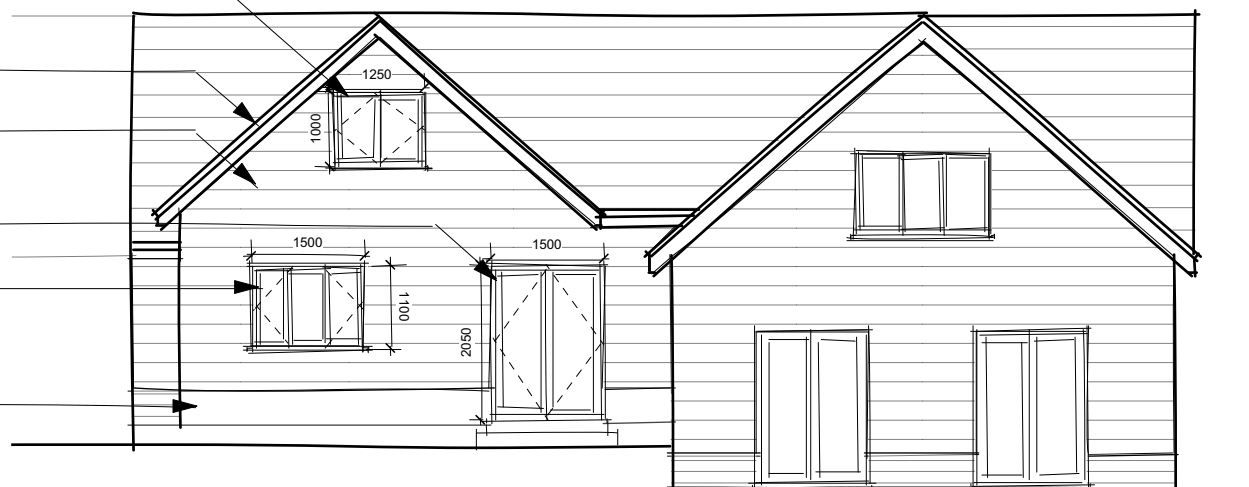

Revisions:
 rev | date | drawn | comments

- New white window to match existing
- Slate tiles to match existing
- Horizontal timber cladding to match existing
- New white door to match existing
- New white window to match existing
- Low level brickwork to match existing

- New dark grey rooflight
- New white window to match existing
- Horizontal timber cladding to match existing
- New small porch over front door
- New white door to match existing
- New white window to match existing
- Low level brickwork to match existing

Project:
**KENTMERE COTTAGE,
 ROMSEY ROAD, WEST
 WELLOW, ROMSEY,
 SO51 6ED**

Title:
PROPOSED ELEVATIONS

Client:
MRS E SMITH

Date:
APRIL 2024

Dwg No: 8286/P/301	Revision: -	Scale: SCALE 1:100 @ A3
Drawn: EB	Checked: PHB	Status: PLANNING