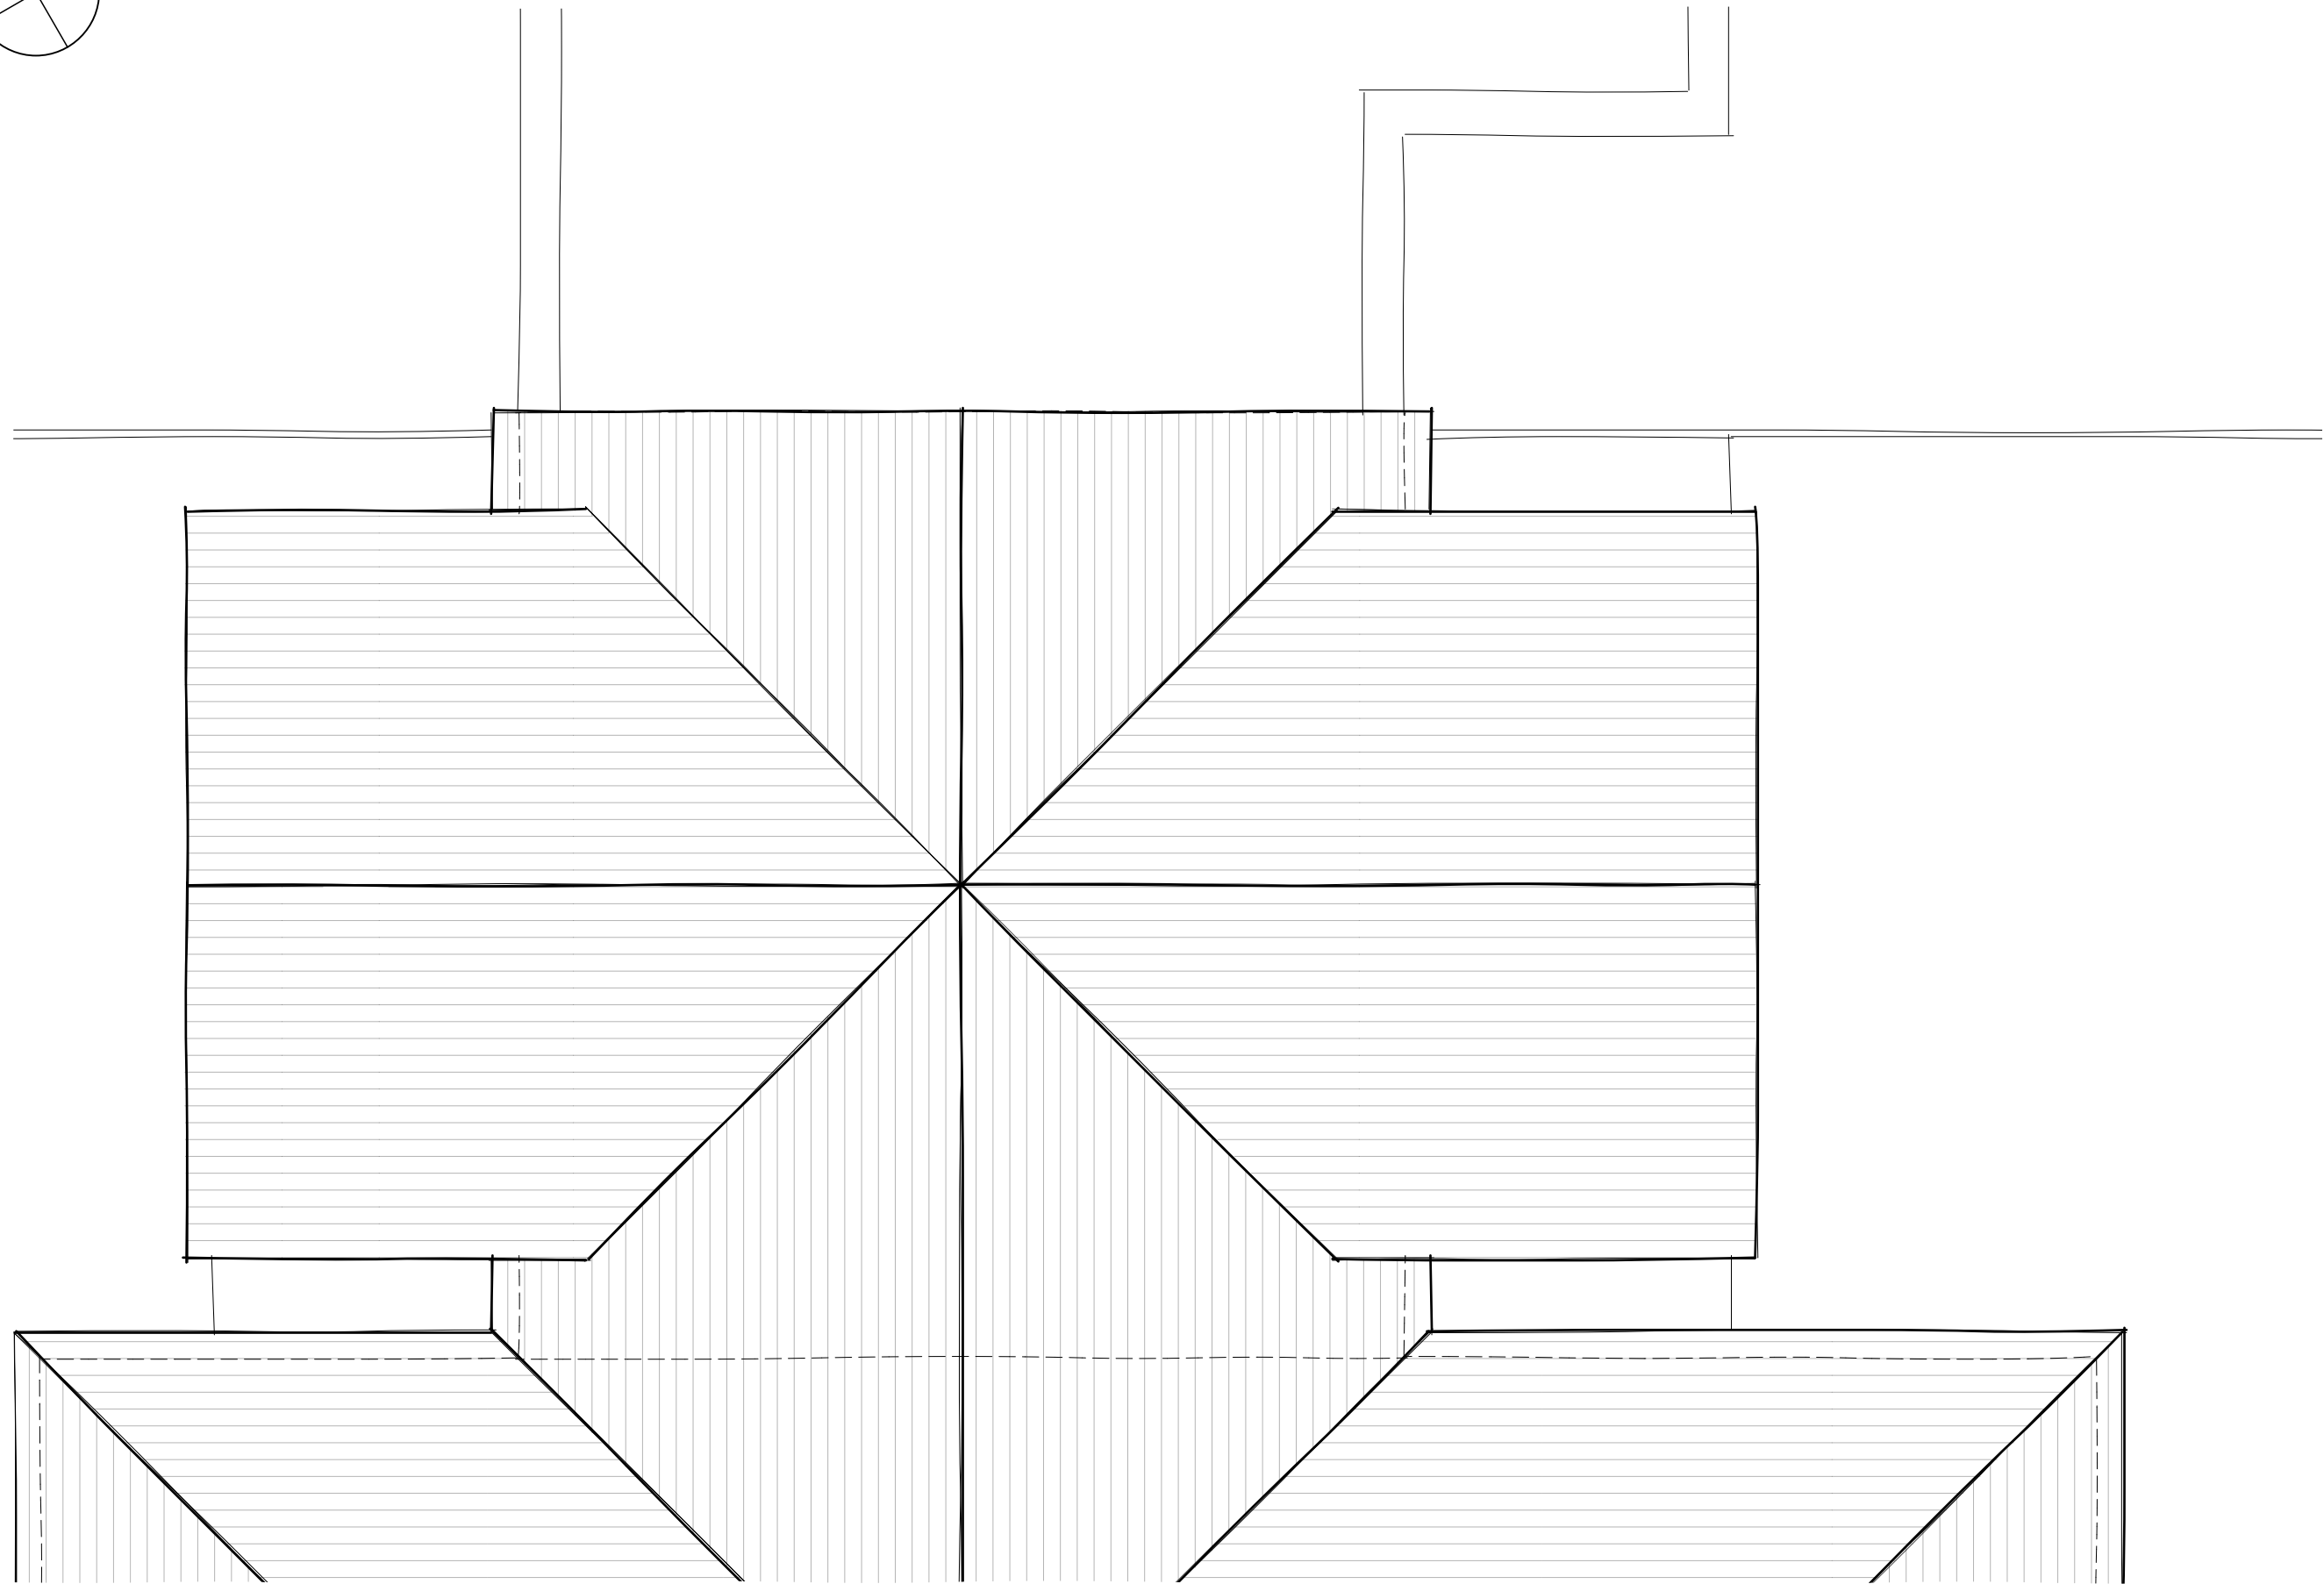

Revisions:

rev | date | drawn | comments

Project:

KENTMERE COTTAGE,
ROMSEY ROAD, WEST
WELLOW, ROMSEY,
SO51 6ED

Title:

PROPOSED ROOF PLAN

Client:

MRS E SMITH

Date:

APRIL 2024

Dwg No:

8286/P/203

Revision:

-

Scale:

SCALE
1:50 @ A3

Drawn:

EB

Checked:

PHB

Status:

PLANNING

THE
Genesis Design
STUDIO

CHARTERED ARCHITECTS