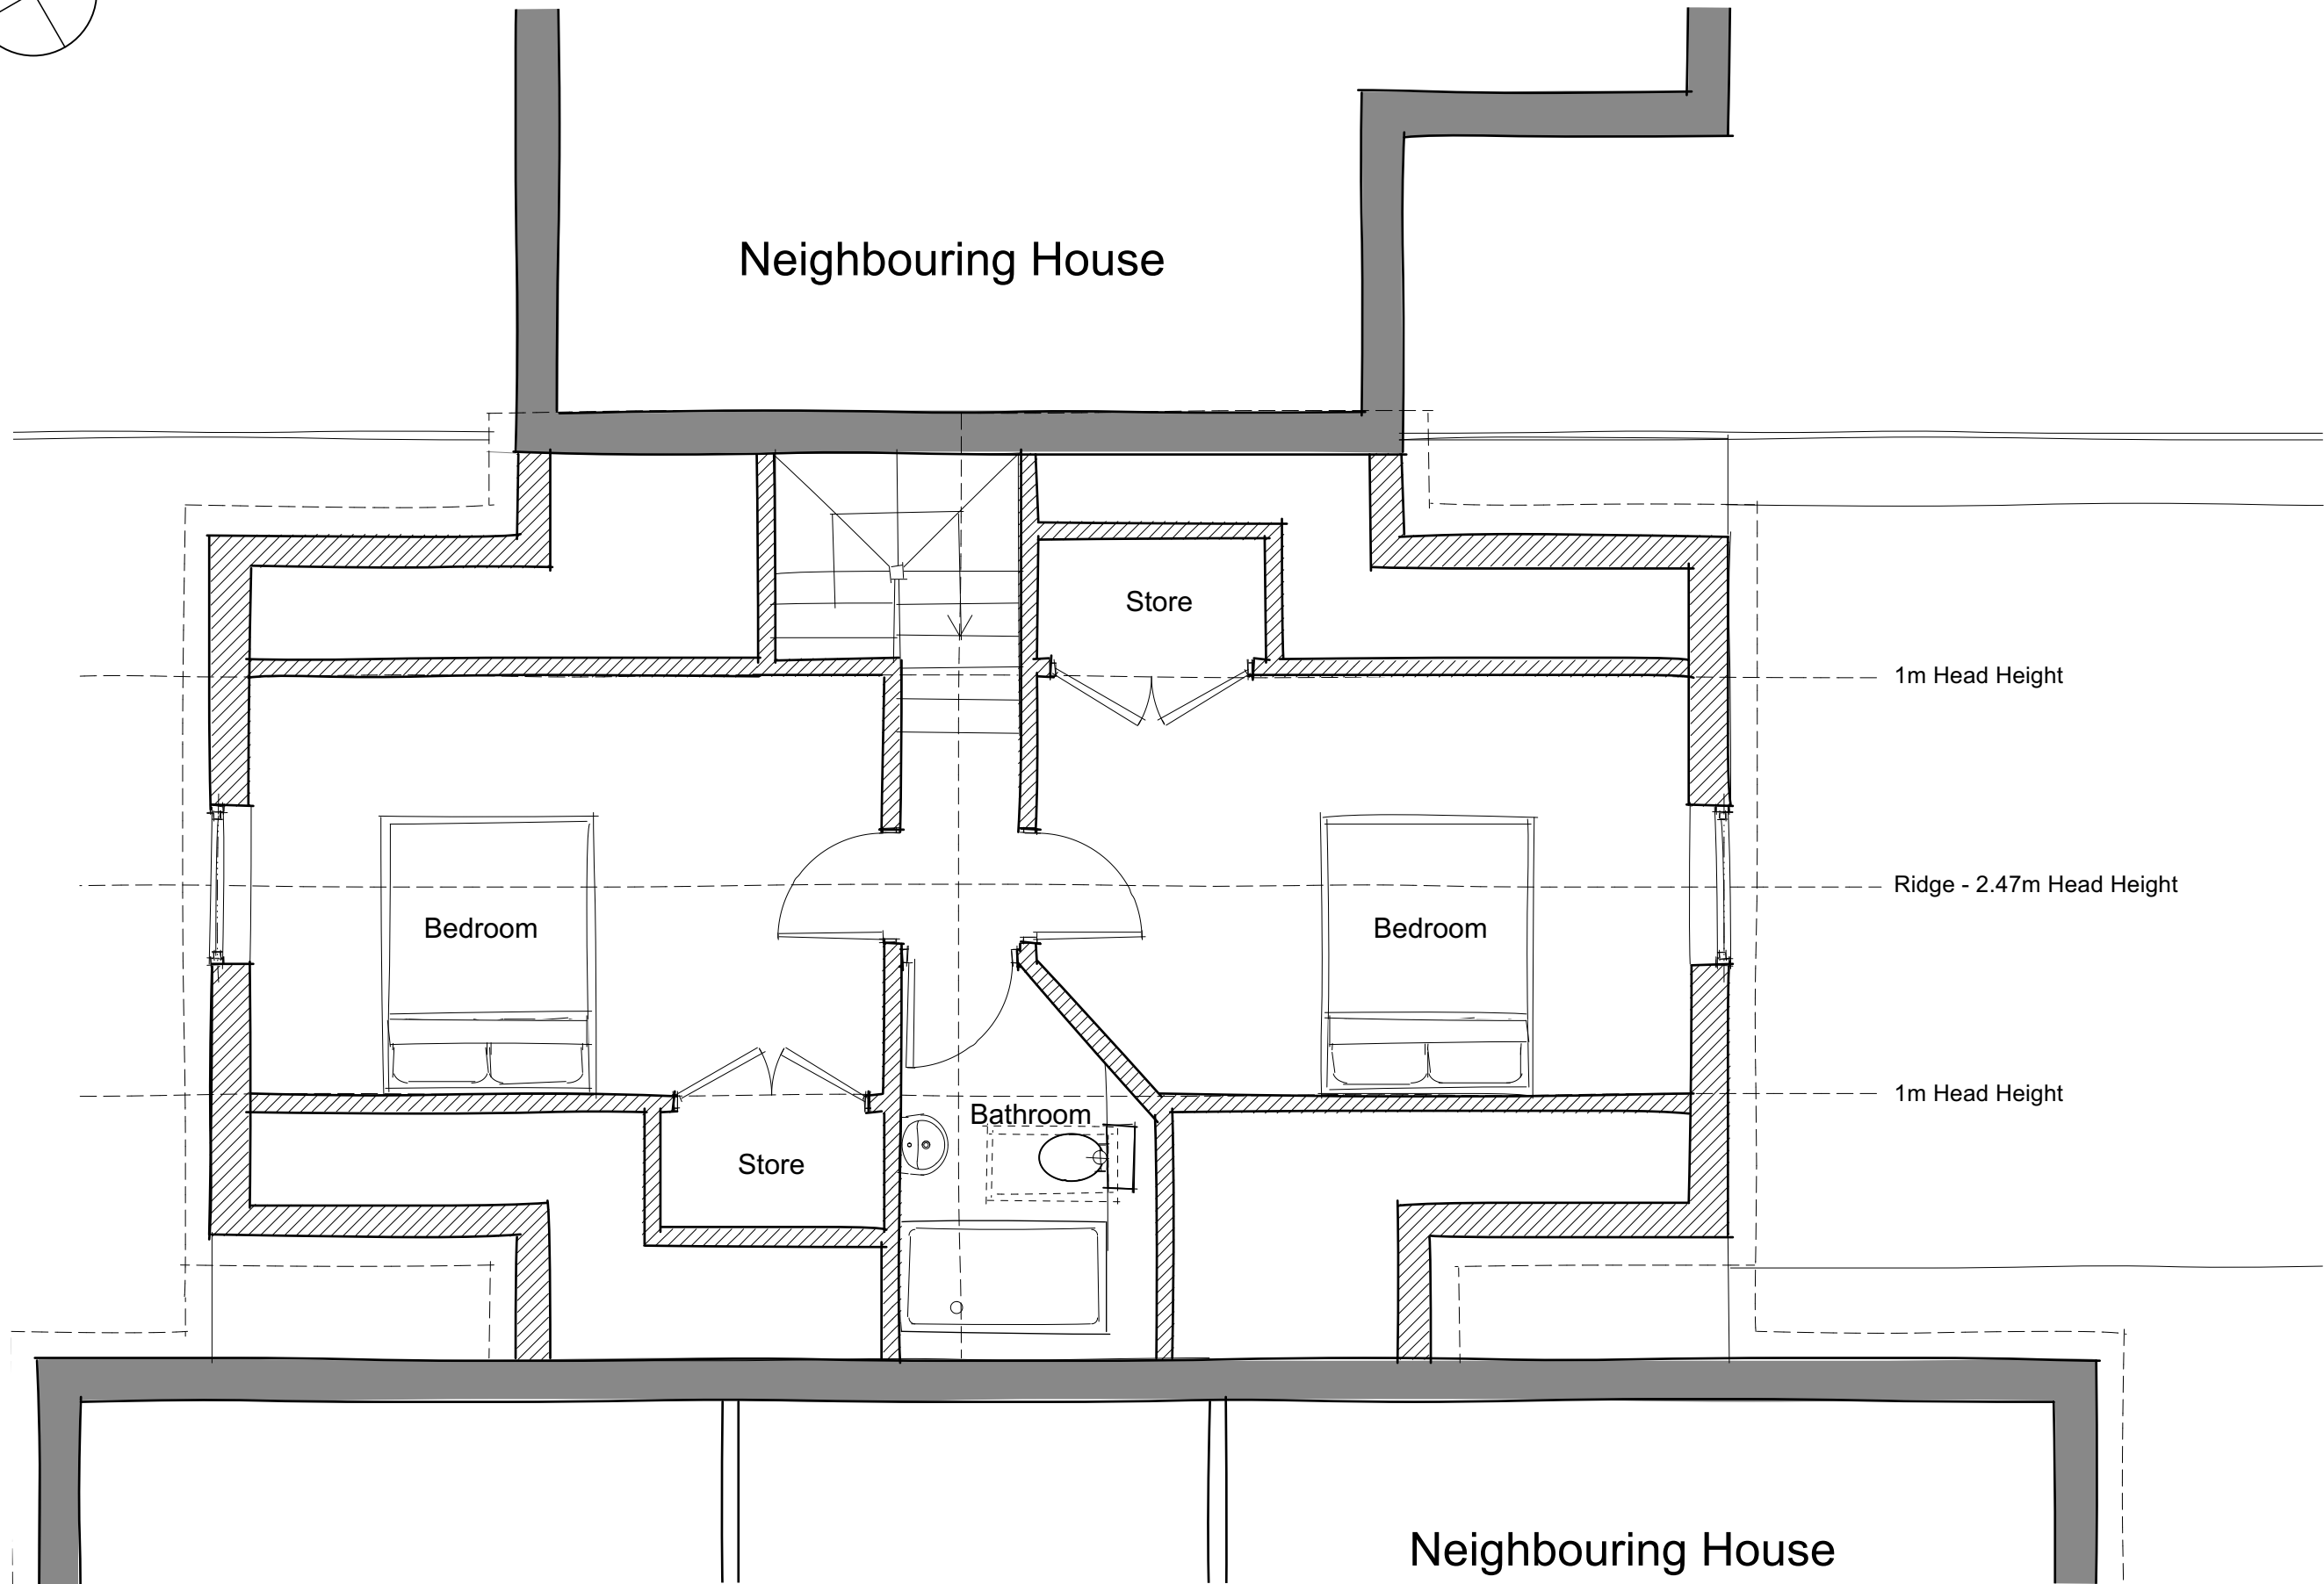

Revisions:

rev | date | drawn | comments

1m Head Height

Ridge - 2.47m Head Height

1m Head Height

Project:

KENTMERE COTTAGE,  
ROMSEY ROAD, WEST  
WELLOW, ROMSEY,  
SO51 6ED

Title:

PROPOSED FIRST  
FLOOR PLAN

Client:

MRS E SMITH

Date:

APRIL 2024

Dwg No:

8286/P/202

Revision:

-

Scale:

SCALE  
1:50 @ A3

Drawn:

EB

Checked:

PHB

Status: