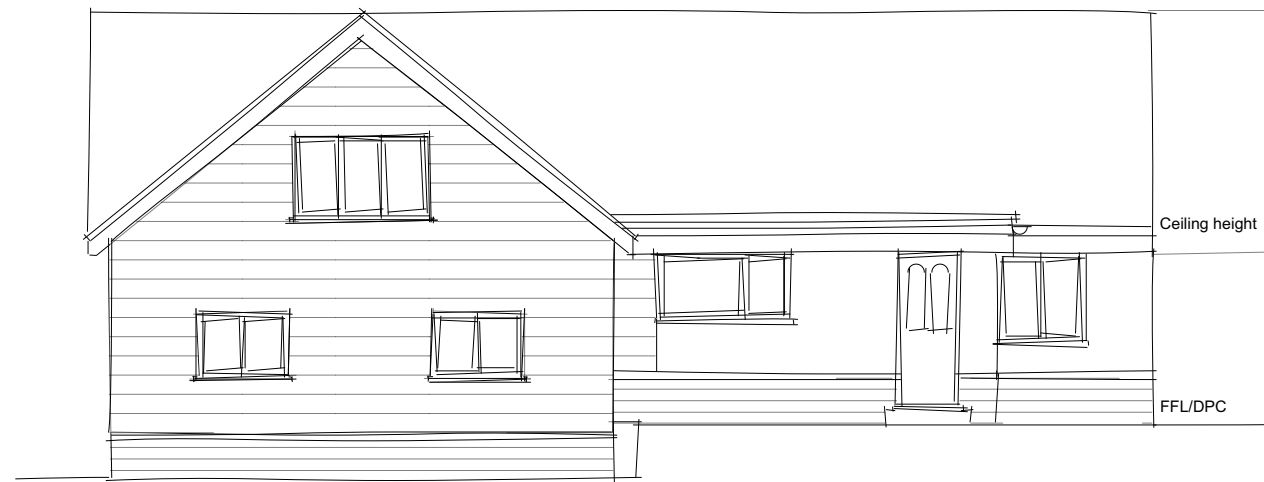

Revisions:

rev | date | drawn | comments

Project:
**KENTMERE COTTAGE,
ROMSEY ROAD, WEST
WELLOW, ROMSEY,
SO51 6ED**

Title:
EXISTING ELEVATIONS

Client:
MRS E SMITH

Date:
JANUARY 2024

Dwg No: 8286/E/301	Revision: -	Scale: SCALE 1:100 @ A3
Drawn: EB	Checked: PHB	Status: EXISTING