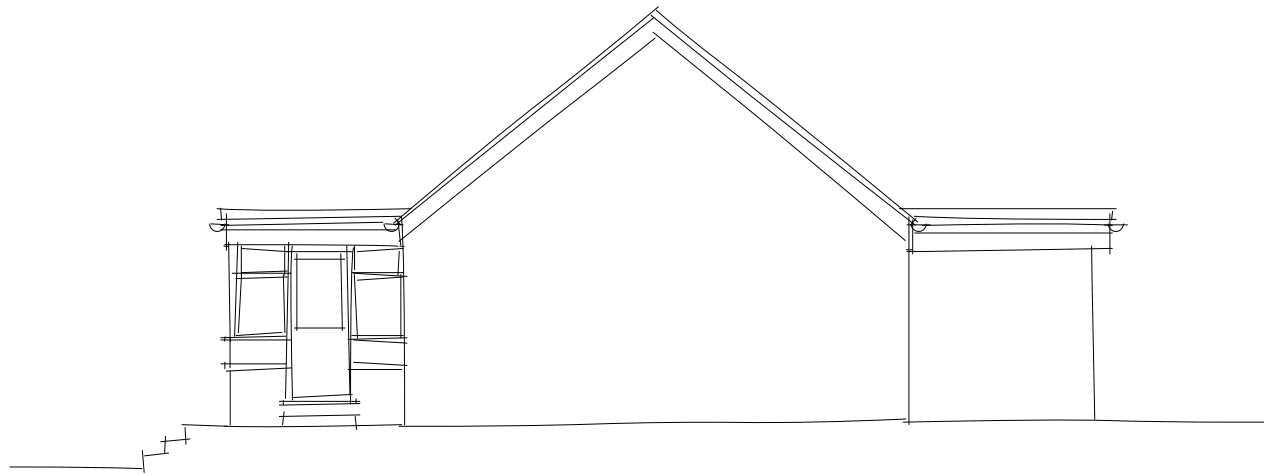

Revisions:

rev | date | drawn | comments

Project:
**KENTMERE COTTAGE,
ROMSEY ROAD, WEST
WELLOW, ROMSEY,
SO51 6ED**

Title:
EXISTING ELEVATIONS

Client:
MRS E SMITH

Date:
JANUARY 2024

Dwg No: 8286/E/301	Revision: -	Scale: SCALE 1:100 @ A3
Drawn: EB	Checked: PHB	Status: EXISTING