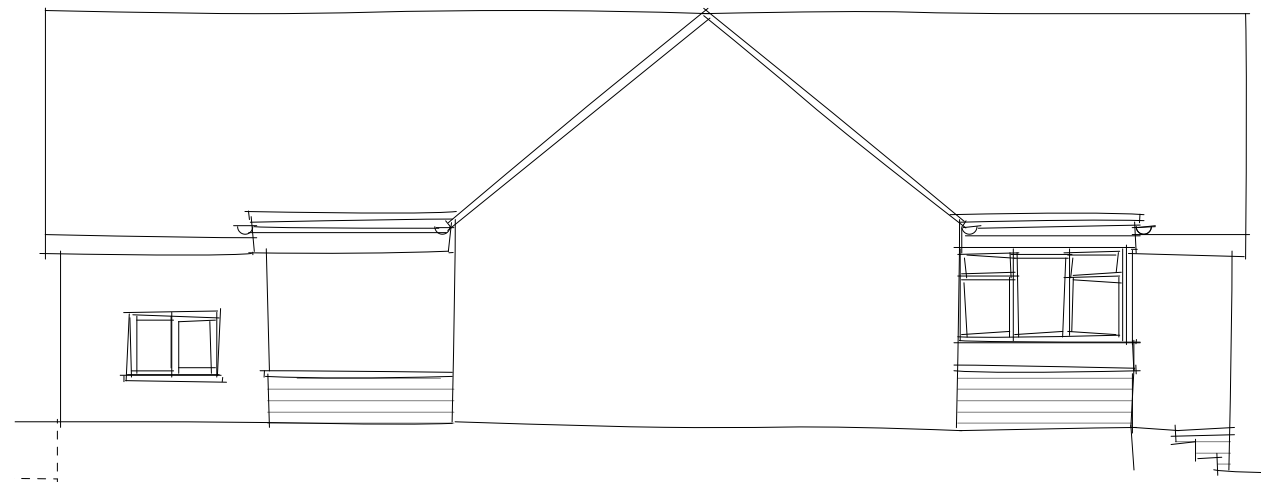

Revisions:

rev | date | drawn | comments

Project:
**KENTMERE COTTAGE,
ROMSEY ROAD, WEST
WELLOW, ROMSEY,
SO51 6ED**

Title:
EXISTING ELEVATIONS

Client:
MRS E SMITH

Date:
JANUARY 2024

Dwg No: 8286/E/301	Revision: -	Scale: SCALE 1:100 @ A3
Drawn: EB	Checked: PHB	Status: EXISTING