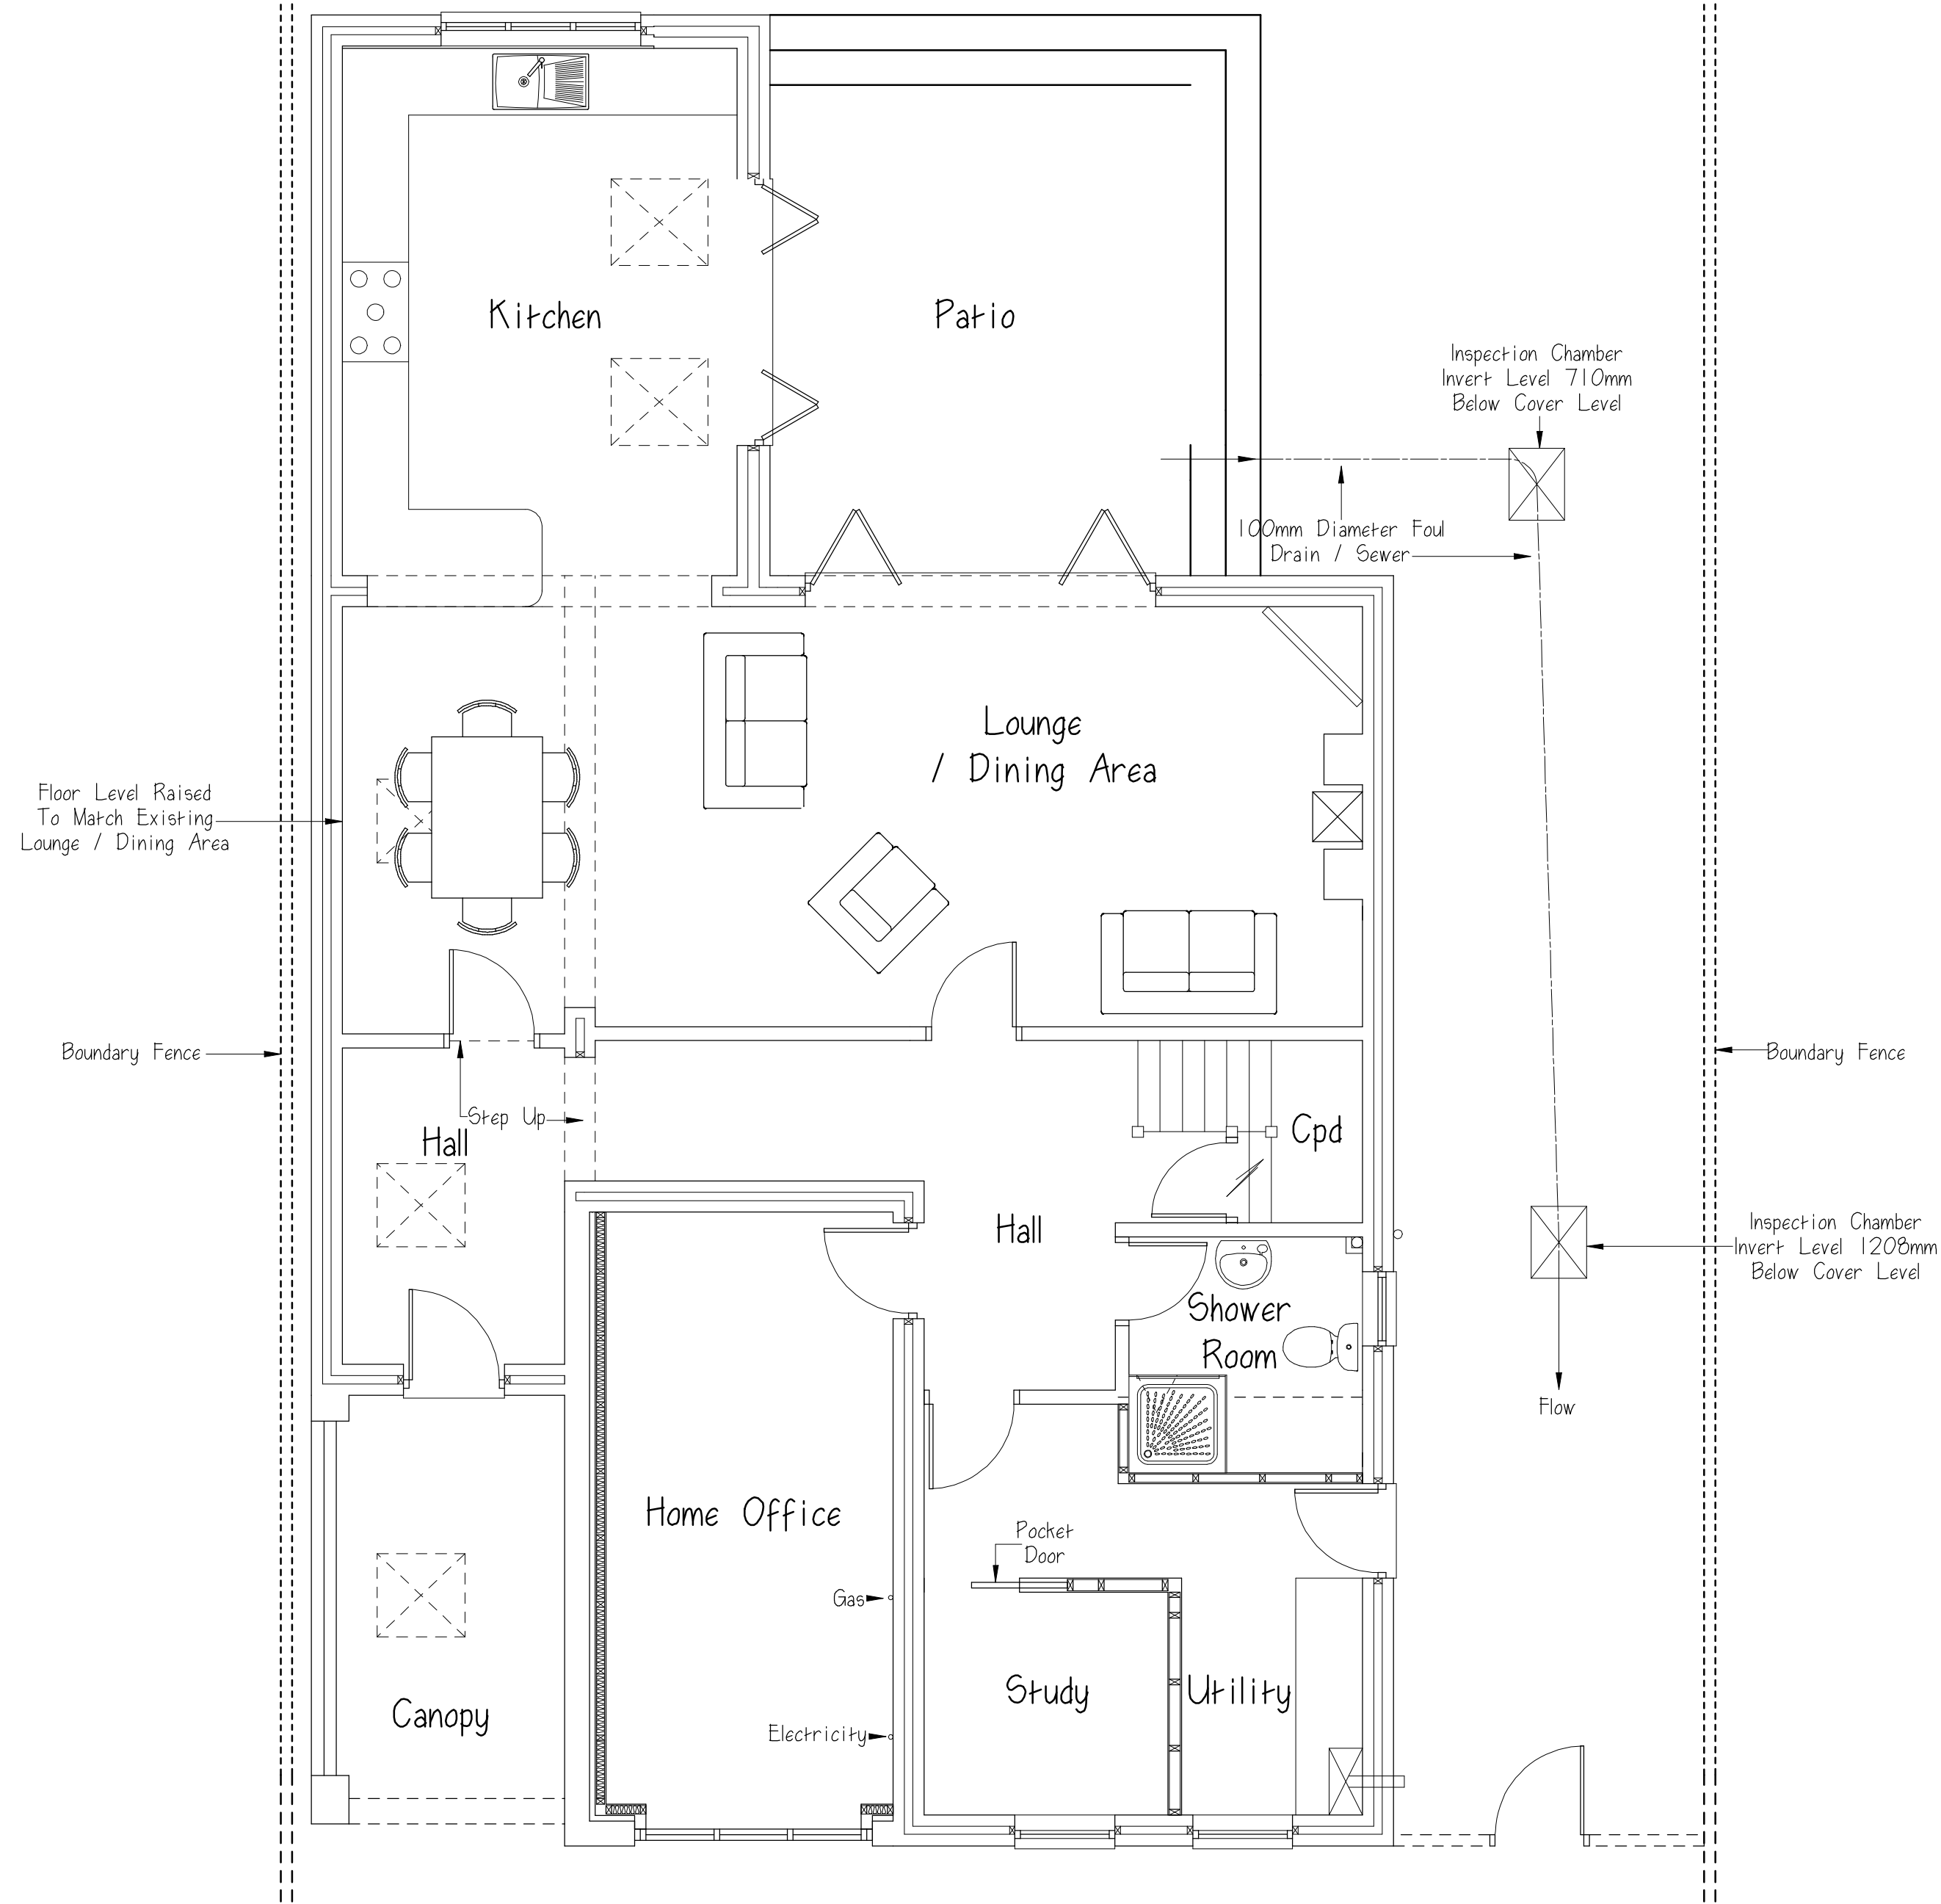

Elevations Scale Bar 1:100

North West

South West

South East

North East

Elevations

Floor Plans Scale Bar 1:50

Jem Musselwhite C.Build E FCABE, MIET, MlconstM.  
Chartered Building Engineer & Surveyor.  
106 Buriton Road, Winchester, Hants. SO22 6JF.  
Tel 07758 746207 - e-mail jem@jem-musselwhite.co.uk  
www.jem-musselwhite.co.uk  
14 Brook Way, Romsey.  
Extensions & Alterations To Dwelling.  
for Mr. & Mrs. S. Morris.  
As Proposed Floor Plans & Elevations.  
Scales 1:50 & 1:100 @ A1 Sized Paper. Dwg. No. 2023029/002C.