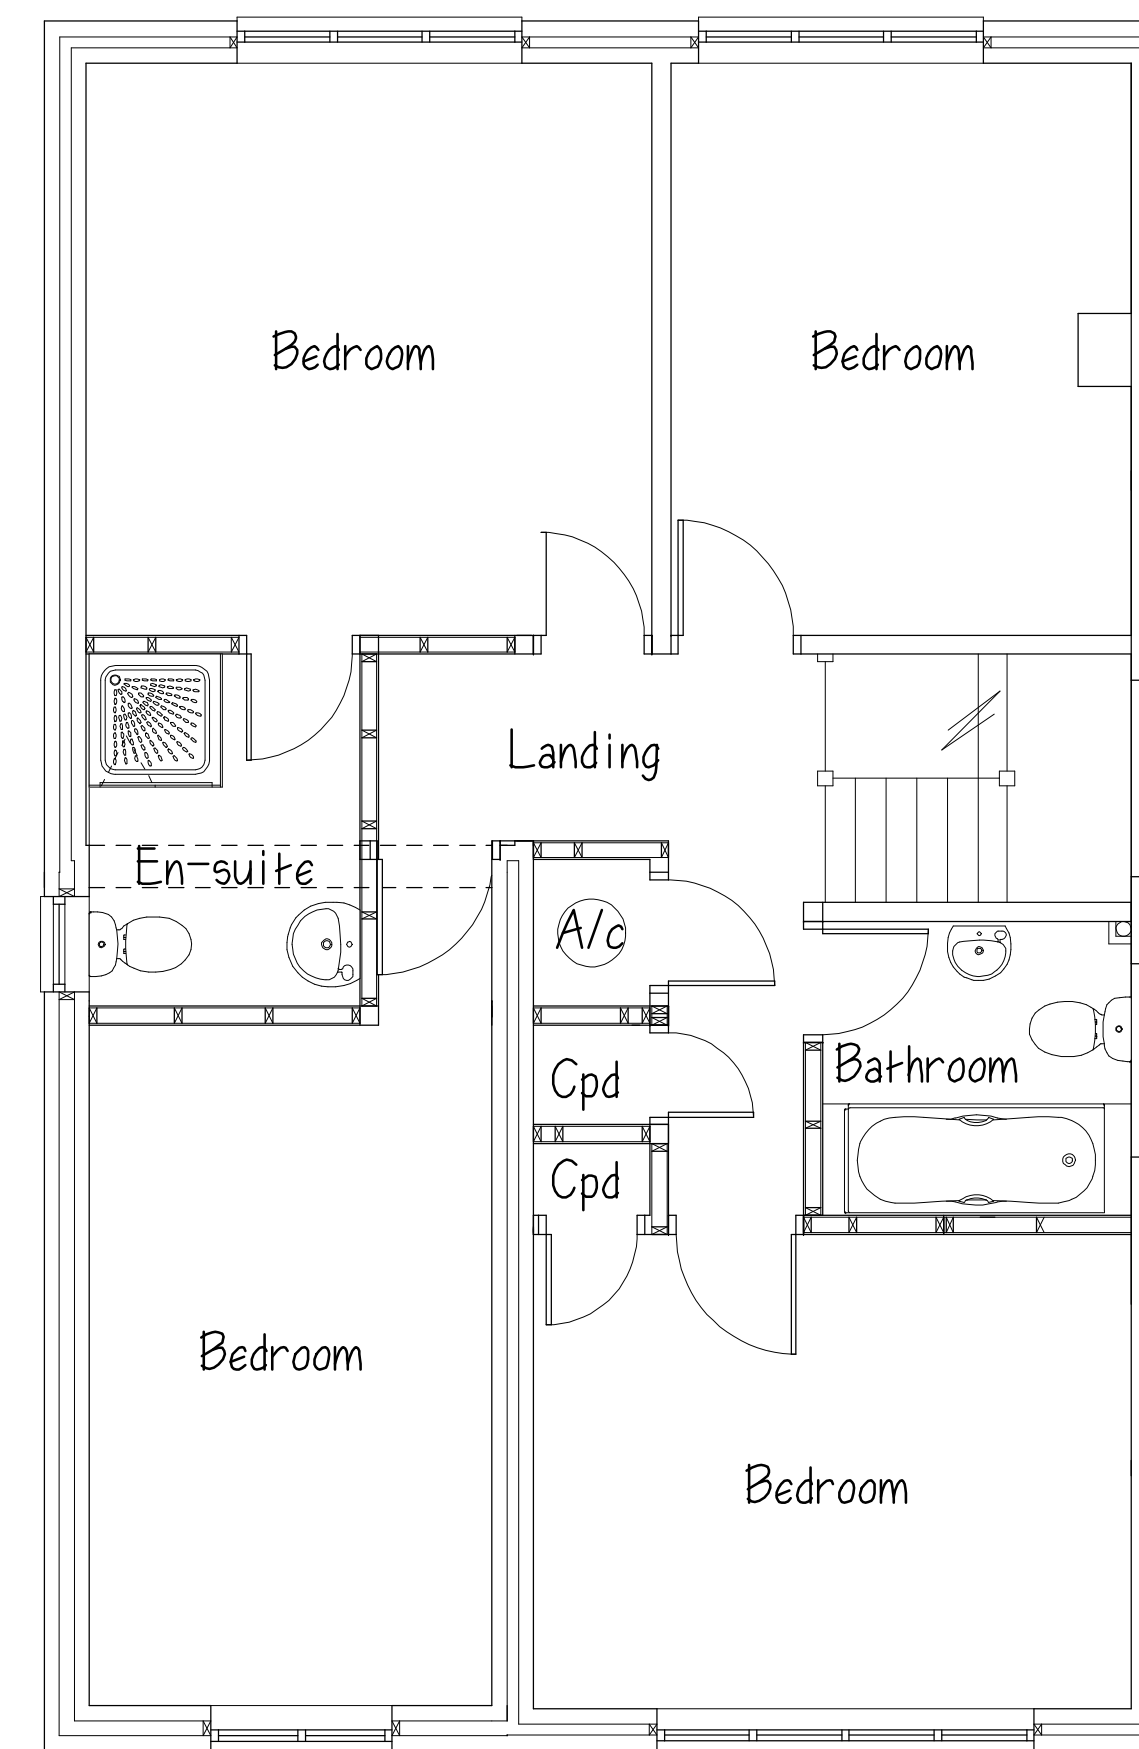

Elevations Scale Bar 1:100

North West

South West

South East

North East

Elevations

Floor Plans Scale Bar 1:50

Jem Musselwhite C.Build E FCABE, MIET, MlconstM.  
Chartered Building Engineer & Surveyor.  
106 Buriton Road, Winchester, Hants. SO22 6JF.  
Tel 07758 746207 - e-mail jem@jem-musselwhite.co.uk  
www.jem-musselwhite.co.uk  
14 Brook Way, Romsey.  
Extensions & Alterations To Dwelling.  
for Mr. & Mrs. S. Morris.  
As Proposed Floor Plans & Elevations.  
Scales 1:50 & 1:100 @ A1 Sized Paper. Dwg. No. 2023029/002C.