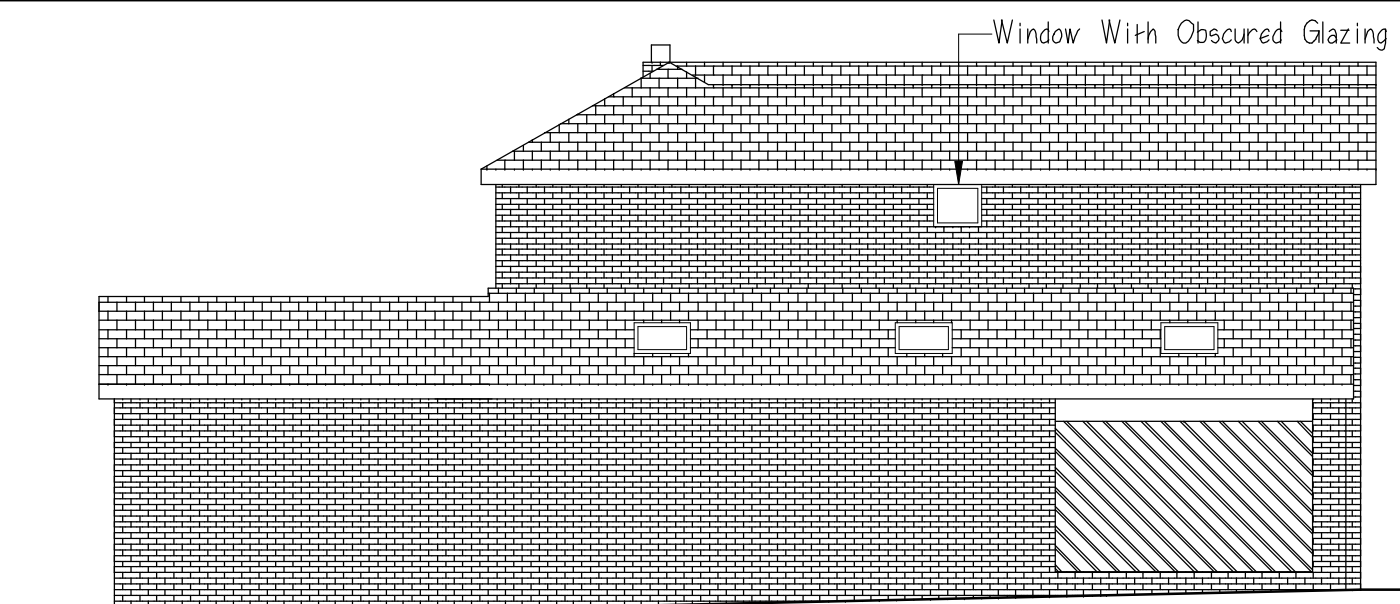

Elevations Scale Bar 1:100

North West

South West

South East

North East

Elevations

Floor Plans Scale Bar 1:50

Jem Musselwhite C.Build E FCABE, MIET, MlconstM.  
Chartered Building Engineer & Surveyor.  
106 Buriton Road, Winchester, Hants. SO22 6JF.  
Tel 07758 746207 - e-mail jem@jem-musselwhite.co.uk  
www.jem-musselwhite.co.uk  
14 Brook Way, Romsey.  
Extensions & Alterations To Dwelling.  
for Mr. & Mrs. S. Morris.  
As Proposed Floor Plans & Elevations.  
Scales 1:50 & 1:100 @ A1 Sized Paper. Dwg. No. 2023029/002C.