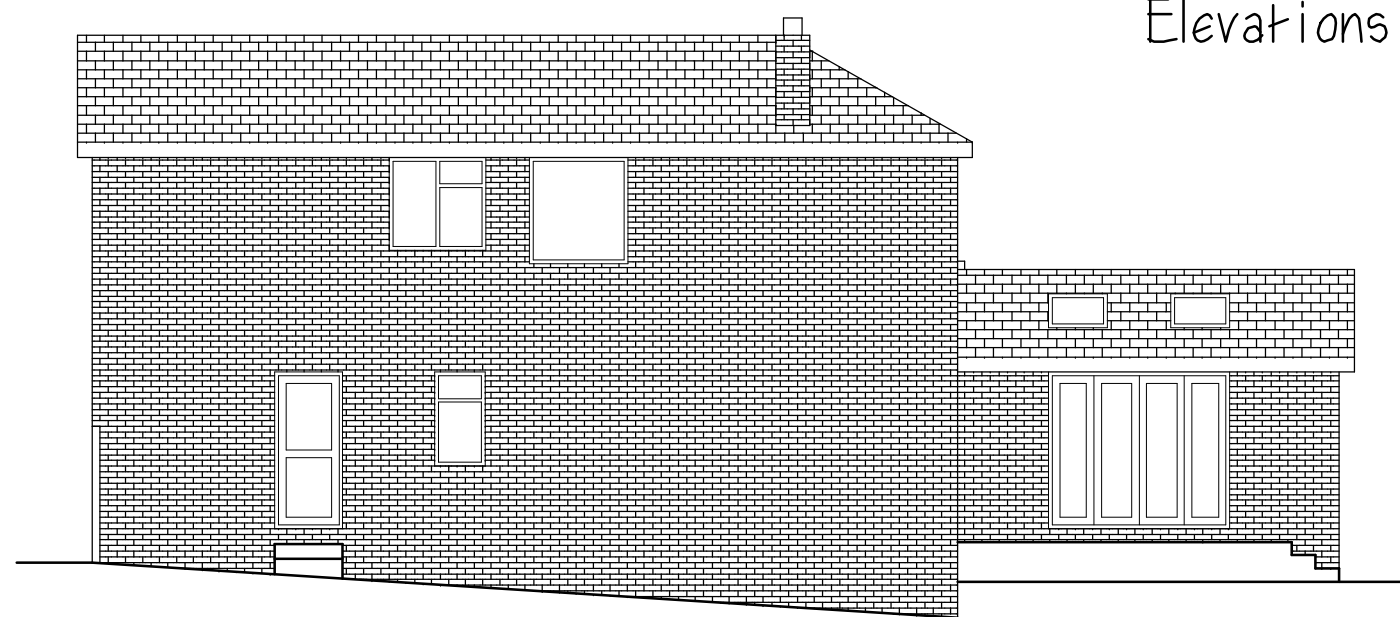

Elevations Scale Bar 1:100

North West

South West

South East

North East

Elevations

Floor Plans Scale Bar 1:50

Jem Musselwhite C.Build E FCABE, MIET, MlconstM.  
Chartered Building Engineer & Surveyor.  
106 Buriton Road, Winchester, Hants. SO22 6JF.  
Tel 07758 746207 - e-mail jem@jem-musselwhite.co.uk  
www.jem-musselwhite.co.uk  
14 Brook Way, Romsey.  
Extensions & Alterations To Dwelling.  
for Mr. & Mrs. S. Morris.  
As Proposed Floor Plans & Elevations.  
Scales 1:50 & 1:100 @ A1 Sized Paper. Dwg. No. 2023029/002C.