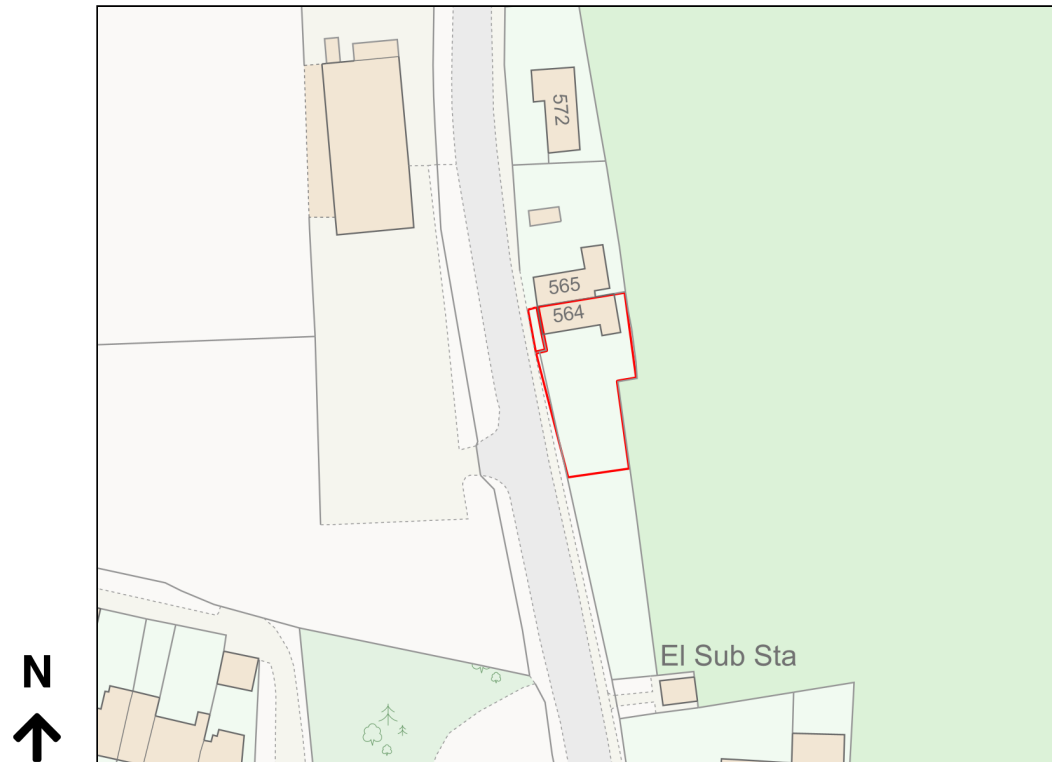

# Location Plan

Site Address: 564, Garswood Road, Ashton In Makerfield, WN4 0XA

Date Produced: 10-Mar-2024

Scale: 1:1250 @A4

Planning Portal Reference: PP-12877816v1